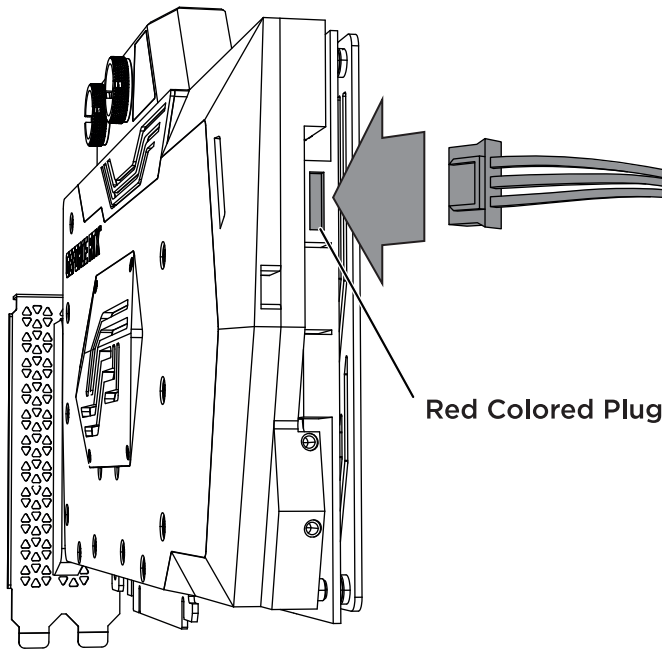

EXTERNAL LIGHT STRIP INSTALLATION GUIDE

- Support 5V 3-pin LED light strip (not included)
- This feature is only available on select models

ZOTAC.COM

291-CN001-45ZTF