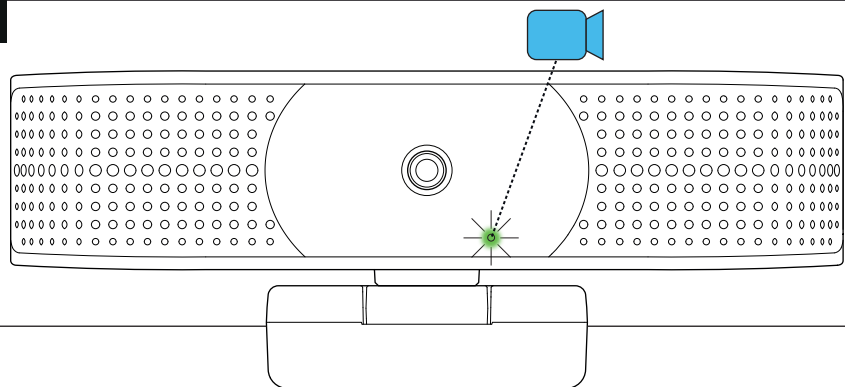

4

FAQ

WWW.TRUST.COM/24280/FAQ

 **Trust**
4K WEBCAM
with auto focus

TEZA