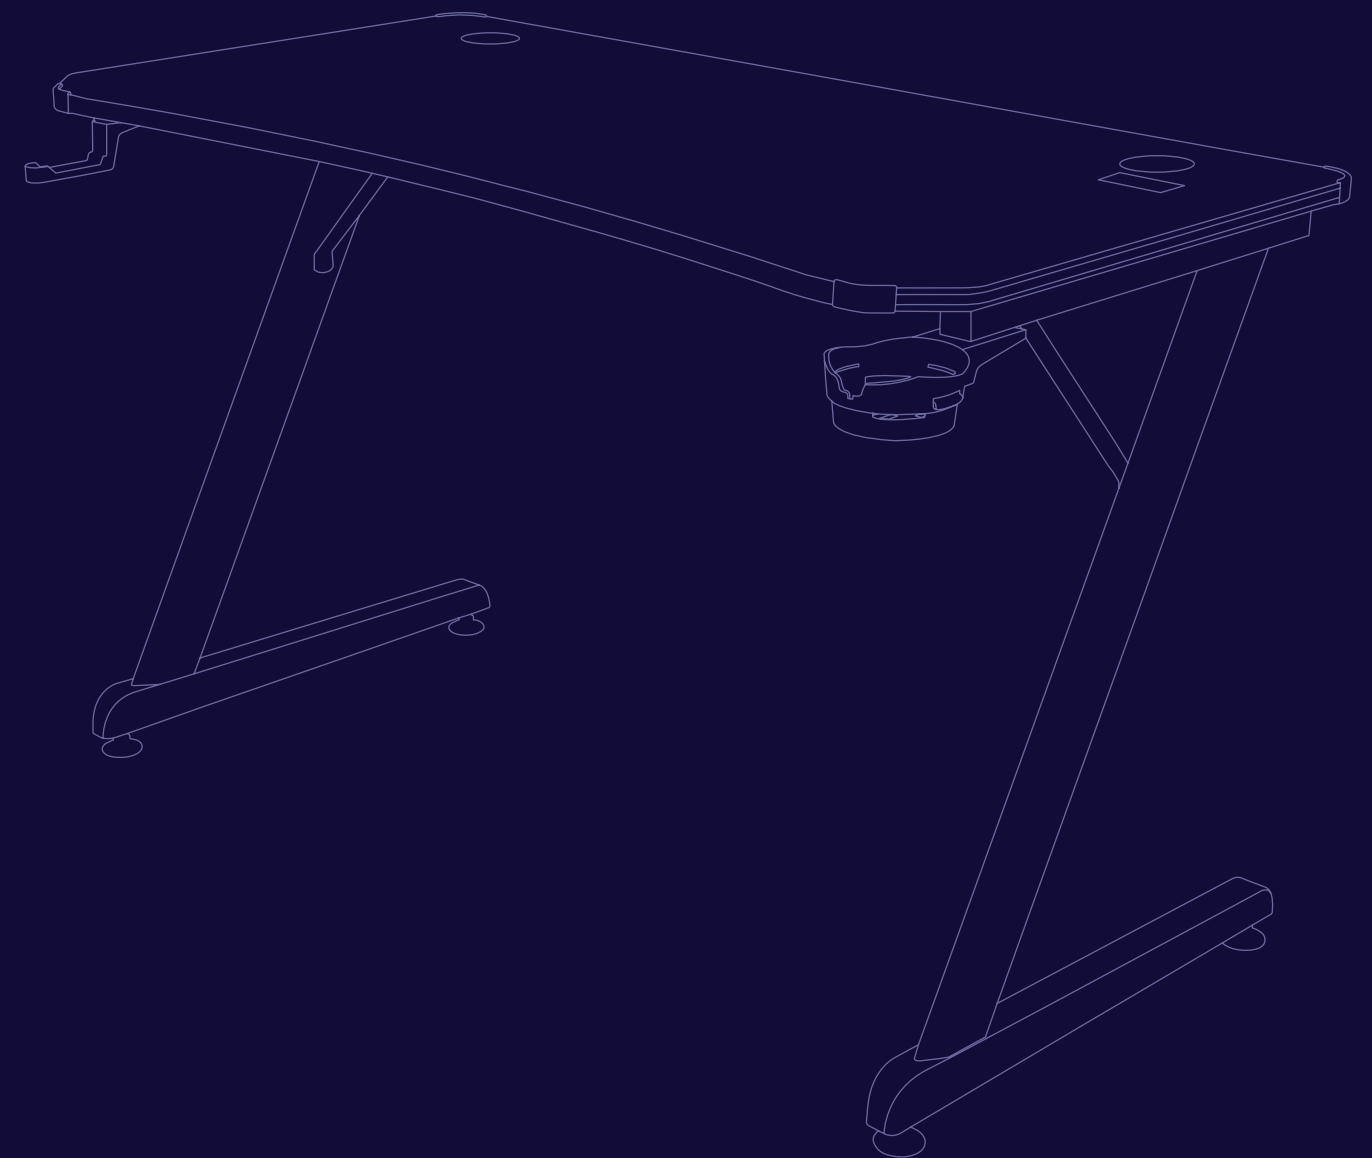

• CLEVER GAMING

GAMING X Trust.

9.

10.

11.

Warning icons at the bottom: a yellow triangle with an exclamation mark, a red stick figure with a red 'X' over its head, a green stick figure with a green checkmark, a red stick figure with a red 'X' over its head, and another yellow triangle with an exclamation mark.

LUMINUS
ASSEMBLY GUIDE
RGB GAMING DESK