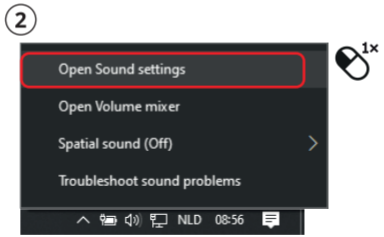

Sound

3 Speakers (USB PnP Sound Device)
USB Audio Device

Some apps are using custom output settings. You can personalize these in app volume and device preferences below.

Device properties

Volume

4 100

Troubleshoot