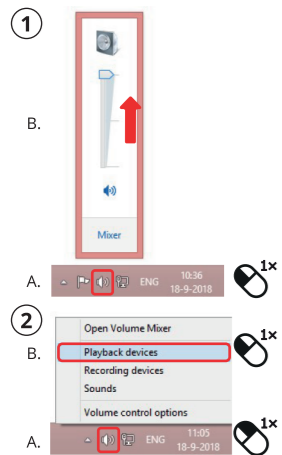

4. Windows 7/8