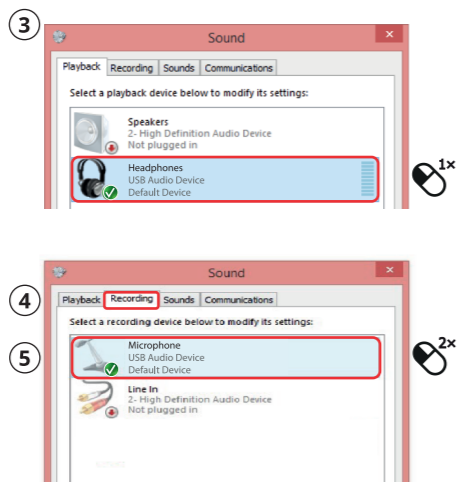

4. Windows 7/8