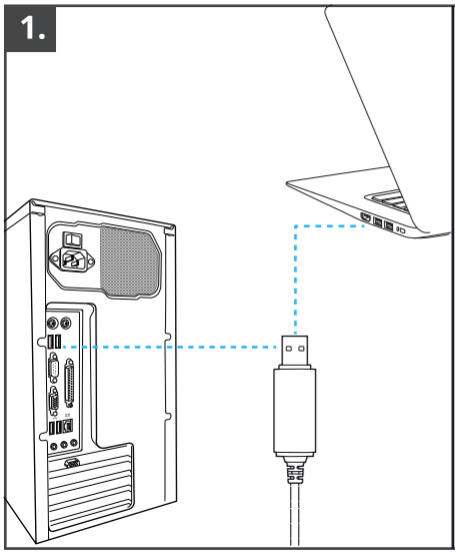

1.

2. Windows 10

Sound

3 Speakers (USB PnP Sound Device)
USB Audio Device

Some apps are using custom output settings. You can personalize these in app volume and device preferences below.

Device properties

Volume

4 100

Troubleshoot

Input

5 Microphone (USB PnP Sound Device)
USB Audio Device

Some apps are using custom input settings. You can personalize these in app volume and device preferences below.

6 **Device properties**

Test your microphone

Troubleshoot

3. Windows 10