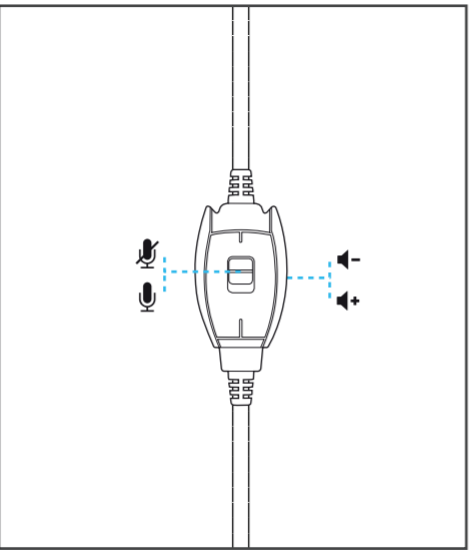

1.

2. Windows 10

Sound

3 Speakers (USB PnP Sound Device)
USB Audio Device

Some apps are using custom output settings. You can personalize these in app volume and device preferences below.

Device properties

Volume

4 100

Troubleshoot

Input

5 Microphone (USB PnP Sound Device)
USB Audio Device

Some apps are using custom input settings. You can personalize these in app volume and device preferences below.

6 **Device properties**

Test your microphone

Troubleshoot

3. Windows 10