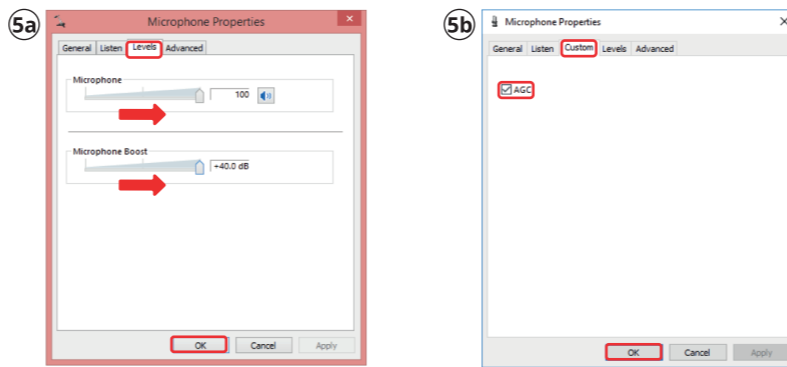

5. Windows 7/8

FAQ WWW.TRUST.COM/24133/FAQ

Trust International BV - Laan van Barcelona 600 - 3317DD, Dordrecht, NL
©2020 Trust All rights reserved.

Trust
CHAT HEADSET
For PC & Laptop

RYDO