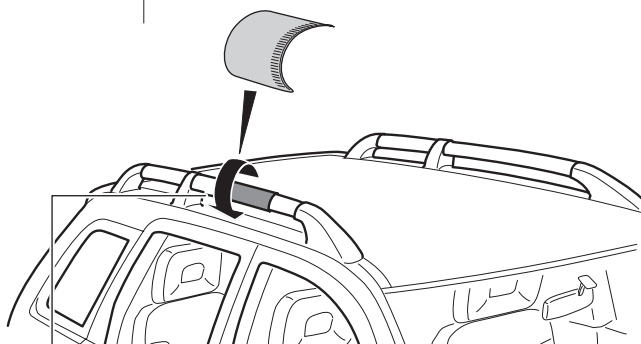

Thule WingBar Edge 958X / 958XB

> Instructions

Load carrier

ISO 11154-E

958100, 958120, 958200, 958220, 958300, 958320, 958400, 958420, 958500, 958520

c.20150526

501-7700-04

Bring your life
thule.com

2

x1

x1

i

Rail	Hole
163-192 mm	4
135-163 mm	3
107-135 mm	2
79-107 mm	1

3

x1

x4