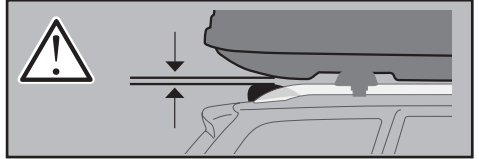

Thule WingBar Edge 958X / 958XB

> Instructions

Load carrier

ISO 11154-E

958100, 958120, 958200, 958220, 958300, 958320, 958400, 958420, 958500, 958520

c.20150526

501-7700-04

Bring your life
thule.com

2

x1

x1

i

Rail	Hole
163-192 mm	4
135-163 mm	3
107-135 mm	2
79-107 mm	1

3

x1

x4