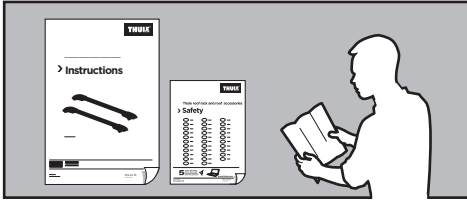

Thule WingBar Edge 958X / 958XB

> Instructions

Load carrier

ISO 11154-E

958100, 958120, 958200, 958220, 958300, 958320, 958400, 958420, 958500, 958520

c.20150526

501-7700-04

Bring your life
thule.com