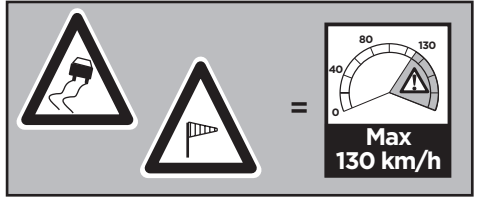

Thule WingBar Edge 958X / 958XB

> Instructions

Load carrier

ISO 11154-E

958100, 958120, 958200, 958220, 958300, 958320, 958400, 958420, 958500, 958520

c.20150526

501-7700-04

Bring your life
thule.com