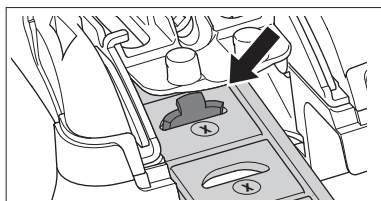

Thule WingBar Edge 958X / 958XB

> Instructions

Load carrier

ISO 11154-E

958100, 958120, 958200, 958220, 958300, 958320, 958400, 958420, 958500, 958520

c.20150526

501-7700-04

Bring your life
thule.com

2

x1

x1

i

Rail	Hole
163-192 mm	4
135-163 mm	3
107-135 mm	2
79-107 mm	1

3

x1

x4