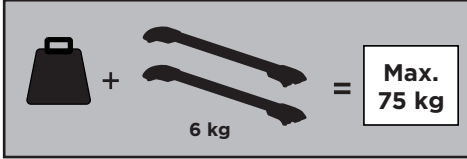

Thule WingBar Edge 958X / 958XB

> Instructions

Load carrier

ISO 11154-E

958100, 958120, 958200, 958220, 958300, 958320, 958400, 958420, 958500, 958520

c.20150526

501-7700-04

Bring your life
thule.com

2

x1

x1

i

Rail	Hole
163-192 mm	4
135-163 mm	3
107-135 mm	2
79-107 mm	1

3

x1

x4