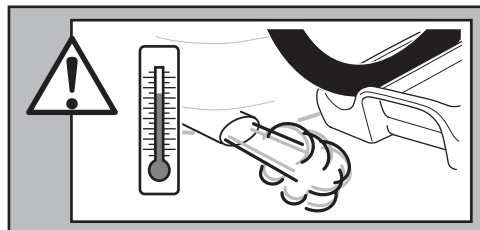

EN Tow bar-mounted bike carrier
DE Fahrradträger für die Anhängerkupplung
FR Porte-vélos sur boule d'attelage
NL Fietsdrager voor op de trekhaak
IT Portabicicli da installare sul gancio da traino
ES Portabicicletas de bola de remolque
PT Suporte para bicicleta para engate
SV Dragkroksmonterad cykelhållare
DK Cykelholder, der er monteret på anhængertræk
NO Hengerfestemonteerte lasteholdere
FI Vetokoukkuun kiinnitettävä polkupyöräteline
ET Haakekonsule paigaldatav jalgrattahoidik
LV Uz piekabes āķa uzstādāms velosipēdu turētājs
LT Prie gražulo tvirtinami dviračių laikikliai
PL Bagażnik rowerowy montowany na haku holowniczym
RU Устанавливаемое на фаркопе крепление для велосипедов

UK Багажник для велосипедів, що монтується на буксирній штанзі
BG Багажник за велосипеди, монтиран на теглича
CS Nosič jízdních kol s montáží na tažné zařízení
SK Nosič bicyklov s montážou na ťažné zariadenie
SL Prtljažnik za kolesa za na vlečno kljuko
HR/BiH Nosač bicikla koji se postavlja na kuku za vuču
RO Suport pentru bicicletă montat pe bara de tracțiune
HU Vonóhorogra szerelhető kerékpártartó
EL Σχάρα ποδηλάτου κοτσαστόρου
TR Çeki demirine bağlanan bisiklet taşıyıcı
HE המגן אופניים למתקב על קציב הצפר
AR حامل الدراجة للتثبيت على قضيب العطر
ZH 拖杆安装式托架
JA トウバーマウント型サイクルキャリア
KO 트우바 장착 자전거 캐리어
TH ครงยึดจับจักรยานแบบติดตั้งกับอุปกรณ์ลากพ่วงท้ายรถ