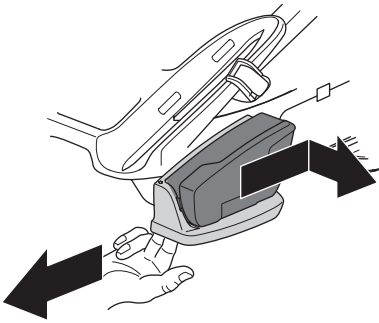

i

A

B

924: 13-pin

C

D

E

1: P21/5W

2: PY21W

3: P21W

4: C5W

12V PR21/5W

12V PY21W

12V C5W

925: 7-pin

B

A