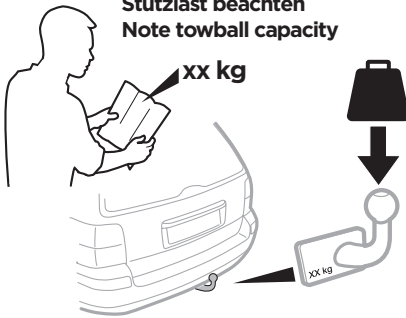

i

Stützlast beachten
Note towball capacity