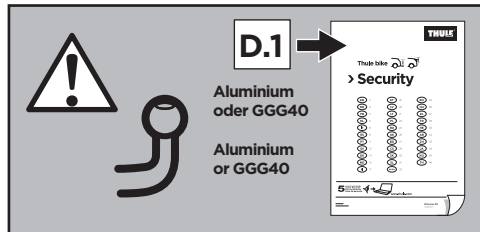

EN Tow bar-mounted bike carrier
DE Fahrradträger für die Anhängerkupplung
FR Porte-vélos sur boule d'attelage
NL Fietsdrager voor op de trekhaak
IT Portabicicli da installare sul gancio da traino
ES Portabicicletas de bola de remolque
PT Suporte para bicicleta para engate
SV Dragkroksmonterad cykelhållare
DK Cykelholder, der er monteret på anhængertræk
NO Hengerfestemonteerte lasteholdere
FI Vetokoukkuun kiinnitettävä polkupyöräteline
ET Haakekonsule paigaldatav jalgrattahoidik
LV Uz piekabes āķa uzstādāms velosipēdu turētājs
LT Prie gražulo tvirtinami dviračių laikikliai
PL Bagażnik rowerowy montowany na haku holowniczym
RU Устанавливаемое на фаркопе крепление для велосипедов

UK Багажник для велосипедів, що монтується на буксирній штанзі
BG Багажник за велосипеди, монтиран на теглича
CS Nosič jízdních kol s montáží na tažné zařízení
SK Nosič bicyklov s montážou na ťažné zariadenie
SL Prtljažnik za kolesa za na vlečno kljuko
HR/BiH Nosač bicikla koji se postavlja na kuku za vuču
RO Suport pentru bicicletă montat pe bara de tracțiune
HU Vonóhorogra szerelhető kerékpártartó
EL Σχάρα ποδηλάτου κοτσαστόρου
TR Çeki demirine bağlanan bisiklet taşıyıcı
HE המגן אופניים למתקב על קציב הצפר
AR حامل الدراجة للتثبيت على قضيب العطر
ZH 拖杆安装式托架
JA トウバーマウント型サイクルキャリア
KO 트우바 장착 자전거 캐리어
TH ครงยึดจับจักรยานแบบติดตั้งกับอุปกรณ์ลากพ่วงท้ายรถ