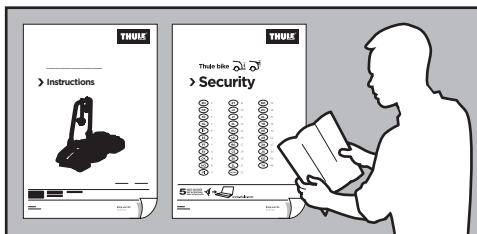

EN Tow bar-mounted bike carrier
DE Fahrradträger für die Anhängerkupplung
FR Porte-vélos sur boule d'attelage
NL Fietsdrager voor op de trekhaak
IT Portabicicli da installare sul gancio da traino
ES Portabicicletas de bola de remolque
PT Suporte para bicicleta para engate
SV Dragkroksmonterad cykelhållare
DK Cykelholder, der er monteret på anhængertræk
NO Hengerfestemonteerte lasteholdere
FI Vetokoukkuun kiinnitettävä polkupyöräteline
ET Haakekonsule paigaldatav jalgrattahoidik
LV Uz piekabes āķa uzstādāms velosipēdu turētājs
LT Prie gražulo tvirtinami dviračių laikikliai
PL Bagażnik rowerowy montowany na haku holowniczym
RU Устанавливаемое на фаркопе крепление для велосипедов

UK Багажник для велосипедів, що монтується на буксирній штанзі
BG Багажник за велосипеди, монтиран на теглича
CS Nosič jízdních kol s montáží na tažné zařízení
SK Nosič bicyklov s montážou na ťažné zariadenie
SL Prtljažnik za kolesa za na vlečno kljuko
HR/BiH Nosač bicikla koji se postavlja na kuku za vuču
RO Suport pentru bicicletă montat pe bara de tracțiune
HU Vonóhorogra szerelhető kerékpártartó
EL Σχάρα ποδηλάτου κοτσαστόρου
TR Çeki demirine bağlanan bisiklet taşıyıcı
HE המגן אופניים למתקב על קציב הצפר
AR حامل الدراجة للتثبيت على قضيب العطر
ZH 拖杆安装式托架
JA トウバーマウント型サイクルキャリア
KO 트우바 장착 자전거 캐리어
TH ครงยึดจับจักรยานแบบติดตั้งกับอุปกรณ์ลากพ่วงท้ายรถ