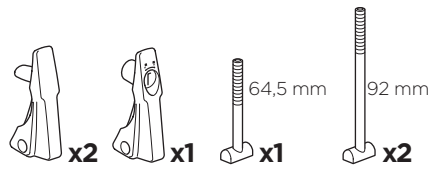

7

8895 Adapter Kit (optional)