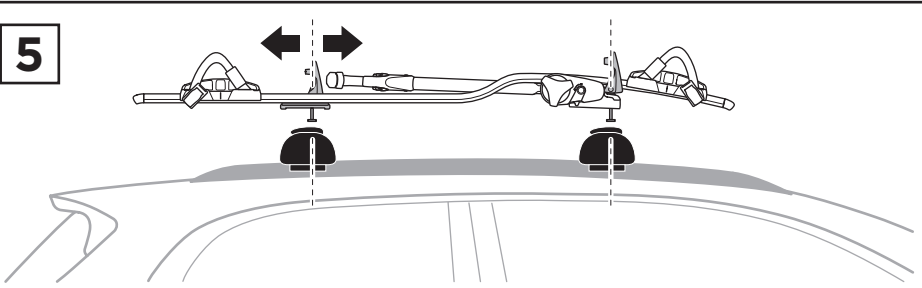

889-1 T-track Adapter (optional)
30x24 mm

Other 24 mm
T-track bar
(e.g. BMW)

5