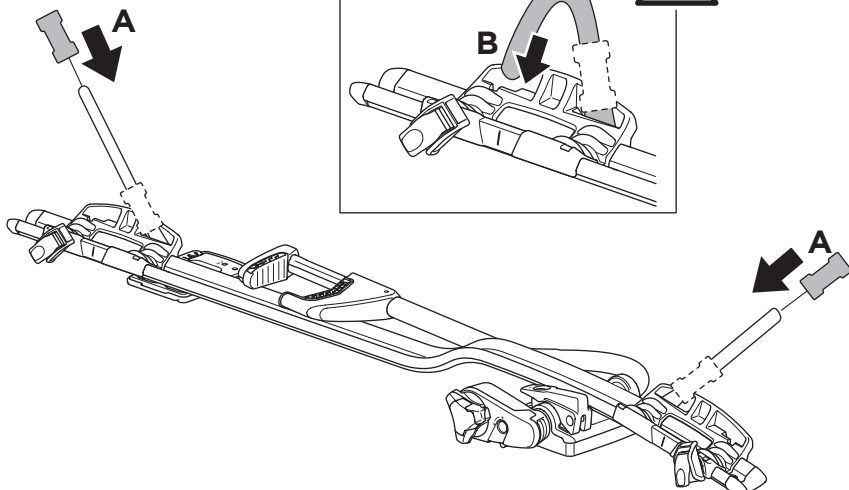

EN Only a few turns
DE Nur wenige Umdrehungen
FR Quelques tours uniquement
NL Slechts enkele slagen
IT Solo qualche giro
ES Sólo algunas vueltas
PT Apenas algumas voltas
SV Endast några varv
DK Kun nogle få omgange
NO Bare noen få omdreininger
FI Vain muutama kierros
ET Ainult mõni pööre
LV Tikai daži apgriezieni
LT Tik keli pasukimai
PL Wystarczy kilka obrotów
RU Только несколько оборотов

UK Лише декілька обертів
BG Само няколко завъртания
CS Pouze několik otáček
SK Len niekoľko otáčok
SL Le nekaj obratov
HR/BiH Samo nekoliko okreta
RO Doar câteva rotiri
HU Csak néhány fordítás
EL Μόνο λίγες περιστροφές
TR Yalnızca birkaç tur

بعض دورات فقط **AR**
רק מספר סיבובים **HE**

ZH 仅几圈
JA 2～3回転のみ
KO 몇 번만 돌리면 됨
TH เพียงสองสามรอบ

1