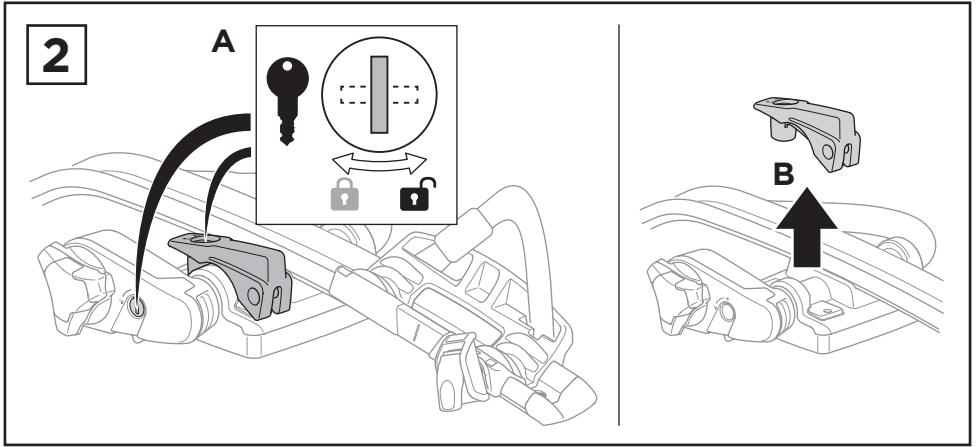

i

20x20 mm T-screw (included)

Thule WingBar/SlideBar/AeroBar
or other 20 mm T-track bar

→ **4** - **6** → **10**

8895 Adapter Kit (optional)

Square bars   Aluminium bars

→ **7** - **9** → **10**