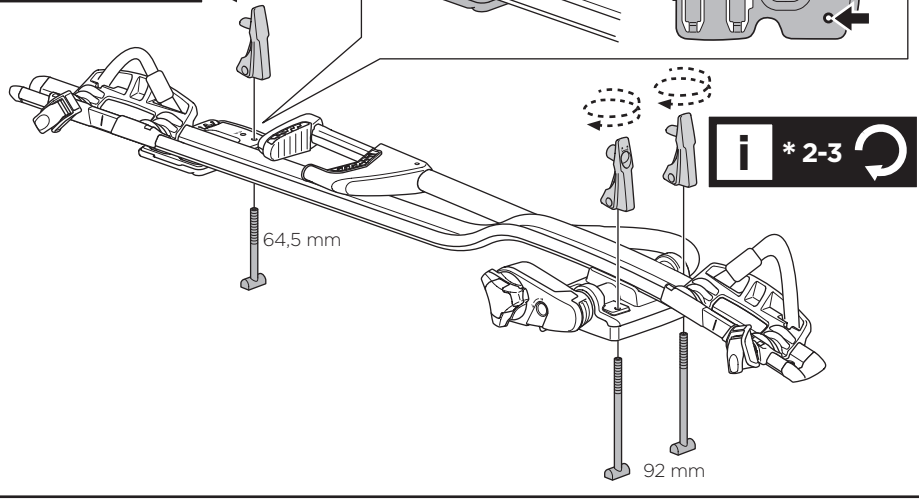

i * 2-3

i * 2-3

8