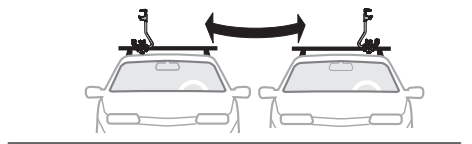

EN Adjustment
DE Einstellung
FR Réglage
NL aanpassing
IT Regolazione
ES Ajuste
PT Ajuste
SV Justering

DK Justering
NO Justering
FI Säätäminen
ET Reguleerimine
LV Regulēšana
LT Reguliavimas
PL Regulacja
RU Регулировка

UK Регулювання
BG Регулиране
CS Nastavení
SK Nastavenie
SL Nastavitev
HR/BiH Podešenje
RO Reglare
HU Beállítás

EL Ρύθμιση
TR Ayarlama
AR ضبط
HE כווןן
ZH 調整
JA 調整
KO 조정
TH การปรับ

A