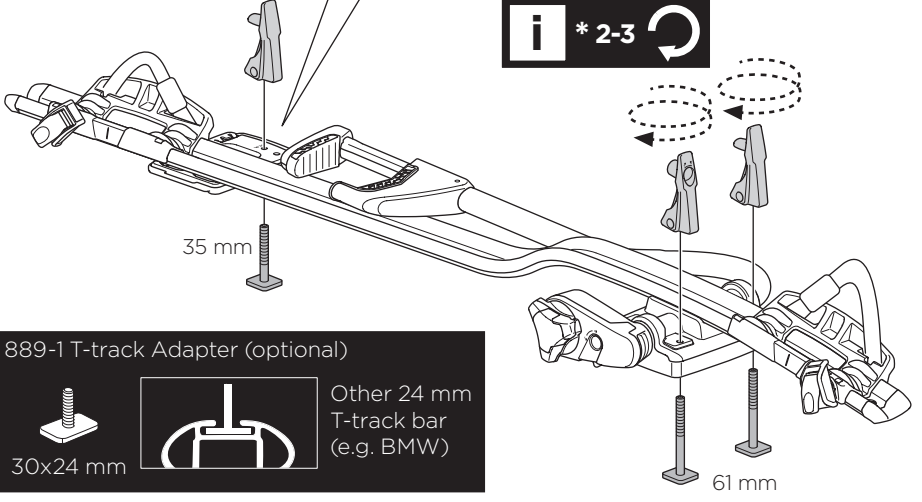

8895 Adapter Kit (optional)

Square bars Aluminium bars

→ **7** - **9** → **10**

4

20x20 mm
T-screw (included)

i * 2-3

i * 2-3

889-1 T-track Adapter (optional)
30x24 mm