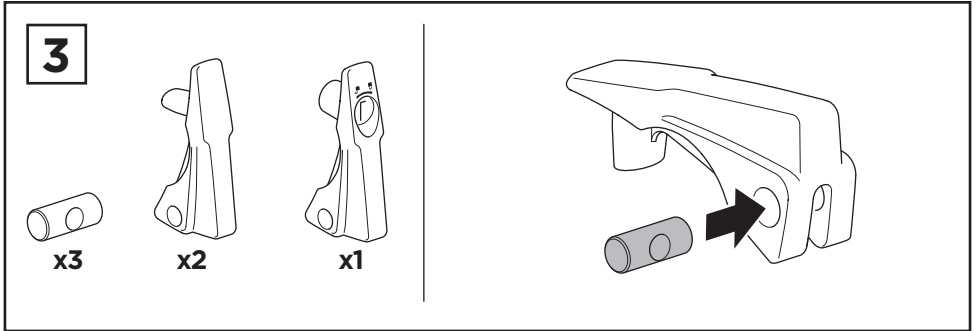

i

20x20 mm T-screw (included)

Thule WingBar/SlideBar/AeroBar
or other 20 mm T-track bar

→ **4** - **6** → **10**

8895 Adapter Kit (optional)

Square bars   Aluminium bars

→ **7** - **9** → **10**