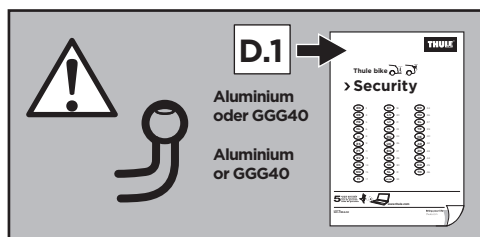

EN Tow bar-mounted bike carrier
DE Fahrradträger für die Anhängerkupplung
FR Porte-vélos sur boule d'attelage
NL Fietsdrager voor op de trekhaak
IT Portabici da installare sul gancio da traino
ES Portabicicletas de bola de remolque
PT Suporte para bicicleta para engate
SV Dragkroksmonterad cykelhållare
DK Cykelholder, der er monteret på anhængertræk
NO Hengerfestemonterte lasteholdere
FI Vetokoukkuun kiinnitettävä polkupyöräteline
ET Haakekonsule paigaldatav jalgrattahoidik
LV Uz piekabes āķa uzstādāms velosipēdu turētājs
LT Prie gražūlo tvirtinami dviračių laikikliai
PL Bagażnik rowerowy montowany na haku holowniczym
RU Устанавливаемое на фаркопе крепление для велосипедов

UK Багажник для велосипедів, що монтується на буксирній штанзі
BG Багажник за велосипеди, монтиран на теглича
CS Nosič jízdních kol s montáží na tažné zařízení
SK Nosič bicyklov s montážou na ťažné zariadenie
SL Prtljajnik za kolesa za na vlečno kljuko
HR/BIH Nosač bicikla koji se postavlja na kuku za vuču
RO Suport pentru bicicletă montat pe bara de tracțiune
HU Vonóhorogra szerelhető kerékpártartó
EL Στάρα ποδηλάτου κοσμοδόρου
TR Çeki demirine bağlanan bisiklet taşıyıcı
HE האגרטן לרכיבה על אופניים למוטור
AR حامل الدراجة للتثبيت على قضيب القطر
ZH 拖杆安装式托架
JA トウバーマウント型サイクルキャリア
KO 트루바 장착 자전거 캐리어
TH ครงยึดจับจักรยานแบบติดตั้งกับอุปกรณ์ลากพ่วงท้ายรถ