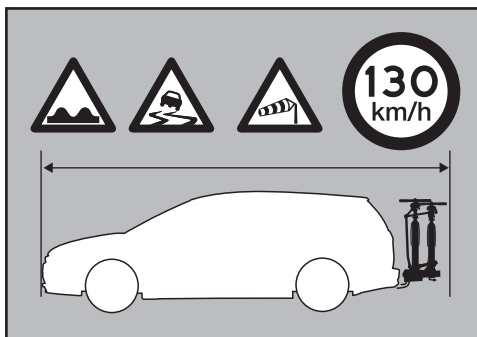

EN Tow bar-mounted bike carrier
DE Fahrradträger für die Anhängerkupplung
FR Porte-vélos sur boule d'attelage
NL Fietsdrager voor op de trekhaak
IT Portabici da installare sul gancio da traino
ES Portabicicletas de bola de remolque
PT Suporte para bicicleta para engate
SV Dragkroksmonterad cykelhållare
DK Cykelholder, der er monteret på anhængertræk
NO Hengerfestemonterte lasteholdere
FI Vetokoukkuun kiinnitettävä polkupyöräteline
ET Haakekonsule paigaldatav jalgrattahoidik
LV Uz piekabes āķa uzstādāms velosipēdu turētājs
LT Prie gražūlo tvirtinami dviračių laikikliai
PL Bagażnik rowerowy montowany na haku holowniczym
RU Устанавливаемое на фаркопе крепление для велосипедов

UK Багажник для велосипедів, що монтується на буксирній штанзі
BG Багажник за велосипеди, монтиран на теглича
CS Nosič jízdních kol s montáží na tažné zařízení
SK Nosič bicyklov s montážou na ťažné zariadenie
SL Prtljajnik za kolesa za na vlečno kljuko
HR/BIH Nosač bicikla koji se postavlja na kuku za vuču
RO Suport pentru bicicletă montat pe bara de tracțiune
HU Vonóhorogra szerelhető kerékpártartó
EL Στάρα ποδηλάτου κοσμοδόρου
TR Çeki demirine bağlanan bisiklet taşıyıcı
HE האגרטן לרכיבה על אופניים למוטור
AR حامل الدراجة للتثبيت على قضيب القطر
ZH 拖杆安装式托架
JA トウバーマウント型サイクルキャリア
KO 트루바 장착 자전거 캐리어
TH ครงยึดจับจักรยานแบบติดตั้งกับอุปกรณ์ลากพ่วงท้ายรถ