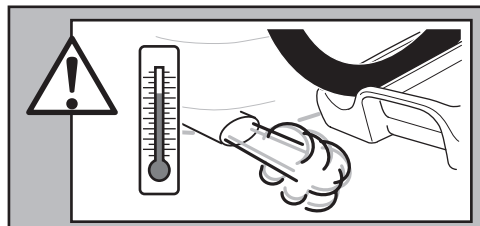

EN Tow bar-mounted bike carrier
DE Fahrradträger für die Anhängerkupplung
FR Porte-vélos sur boule d'attelage
NL Fietsdrager voor op de trekhaak
IT Portabici da installare sul gancio da traino
ES Portabicicletas de bola de remolque
PT Suporte para bicicleta para engate
SV Dragkroksmonterad cykelhållare
DK Cykelholder, der er monteret på anhængertræk
NO Hengerfestemonterte lasteholdere
FI Vetokoukkuun kiinnitettävä polkupyöräteline
ET Haakekonsule paigaldatav jalgrattahoidik
LV Uz piekabes āķa uzstādāms velosipēdu turētājs
LT Prie gražūlo tvirtinami dviračių laikikliai
PL Bagażnik rowerowy montowany na haku holowniczym
RU Устанавливаемое на фаркопе крепление для велосипедов

UK Багажник для велосипедів, що монтується на буксирній штанзі
BG Багажник за велосипеди, монтиран на теглича
CS Nosič jízdních kol s montáží na tažné zařízení
SK Nosič bicyklov s montážou na ťažné zariadenie
SL Prtljajnik za kolesa za na vlečno kljuko
HR/BIH Nosač bicikla koji se postavlja na kuku za vuču
RO Suport pentru bicicletă montat pe bara de tracțiune
HU Vonóhorogra szerelhető kerékpártartó
EL Στάρα ποδηλάτου κοσμοδόρου
TR Çeki demirine bağlanan bisiklet taşıyıcı
HE האגרטן לרכיבה על אופניים למוטור
AR حامل الدراجة للتثبيت على قضيب القطر
ZH 拖杆安装式托架
JA トウバーマウント型サイクルキャリア
KO 트루바 장착 자전거 캐리어
TH ครงยึดจับจักรยานแบบติดตั้งกับอุปกรณ์ลากพ่วงท้ายรถ