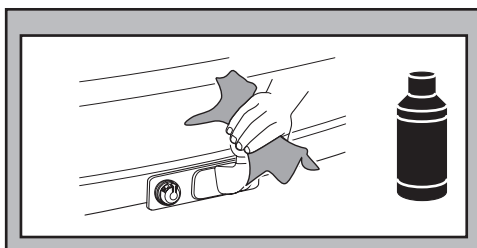

EN Tow bar-mounted bike carrier
DE Fahrradträger für die Anhängerkupplung
FR Porte-vélos sur boule d'attelage
NL Fietsdrager voor op de trekhaak
IT Portabici da installare sul gancio da traino
ES Portabicicletas de bola de remolque
PT Suporte para bicicleta para engate
SV Dragkroksmonterad cykelhållare
DK Cykelholder, der er monteret på anhængertræk
NO Hengerfestemonterte lasteholdere
FI Vetokoukkuun kiinnitettävä polkupyöräteline
ET Haakekonsule paigaldatav jalgrattahoidik
LV Uz piekabes āķa uzstādāms velosipēdu turētājs
LT Prie gražūlo tvirtinami dviračių laikikliai
PL Bagażnik rowerowy montowany na haku holowniczym
RU Устанавливаемое на фаркопе крепление для велосипедов

UK Багажник для велосипедів, що монтується на буксирній штанзі
BG Багажник за велосипеди, монтиран на теглича
CS Nosič jízdních kol s montáží na tažné zařízení
SK Nosič bicyklov s montážou na ťažné zariadenie
SL Prtljajnik za kolesa za na vlečno kljuko
HR/BIH Nosač bicikla koji se postavlja na kuku za vuču
RO Suport pentru bicicletă montat pe bara de tracțiune
HU Vonóhorogra szerelhető kerékpártartó
EL Στάρα ποδηλάτου κοσμοδόρου
TR Çeki demirine bağlanan bisiklet taşıyıcı
HE האגרטן לרכיבה על אופניים למוטור
AR حامل الدراجة للتثبيت على قضيب القطر
ZH 拖杆安装式托架
JA トウバーマウント型サイクルキャリア
KO 트루바 장착 자전거 캐리어
TH ครงยึดจับจักรยานแบบติดตั้งกับอุปกรณ์ลากพ่วงท้ายรถ