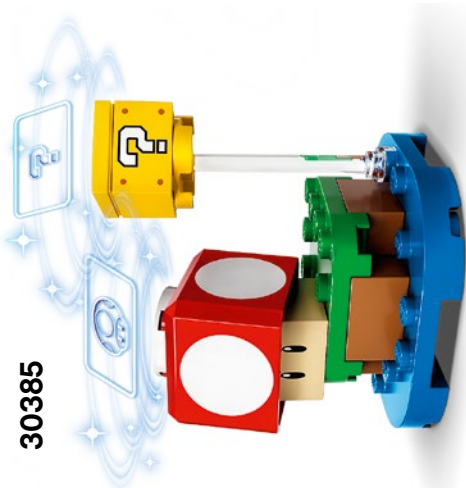

SUPER MARIO

30385

6333433

WIN

GO TO WWW.LEGO.COM/RB2020 TO FILL OUT A SHORT SURVEY ON THIS PRODUCT FOR A CHANCE TO WIN A COOL LEGO® SET.

Terms & Conditions apply

LEGO.com/RB2020

GAGNE