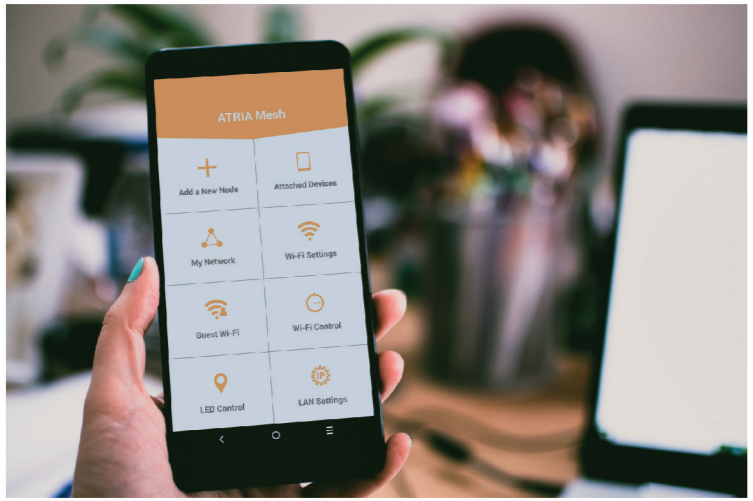

ATRIA Mesh App

SERVICE CENTER

GB support_uk@strong.tv
0800 464 7919

Frequently Asked Questions

www.strong.tv

Supplied by Strong Austria
Represented by Caldero Holdings Ltd.
Concordia Works
30 Sovereign Street
Leeds, LS1 4BA, UK
Email : support_uk@strong.tv

Wi-Fi is a registered trademark of Wi-Fi Alliance®
© STRONG 2022. All rights reserved

July 5, 2022 10:10 am