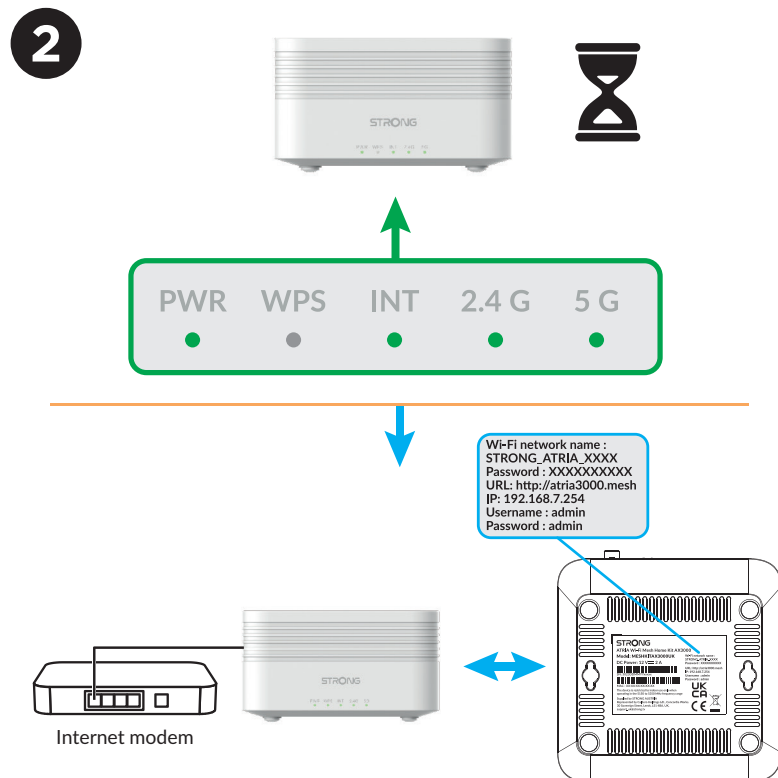

STRONG

ATRIA

WI-FI MESH HOME KIT AX3000

High Performance Mesh Wi-Fi 6 System

3000 Mbit/s

Installation Instructions

2x

2x

1x