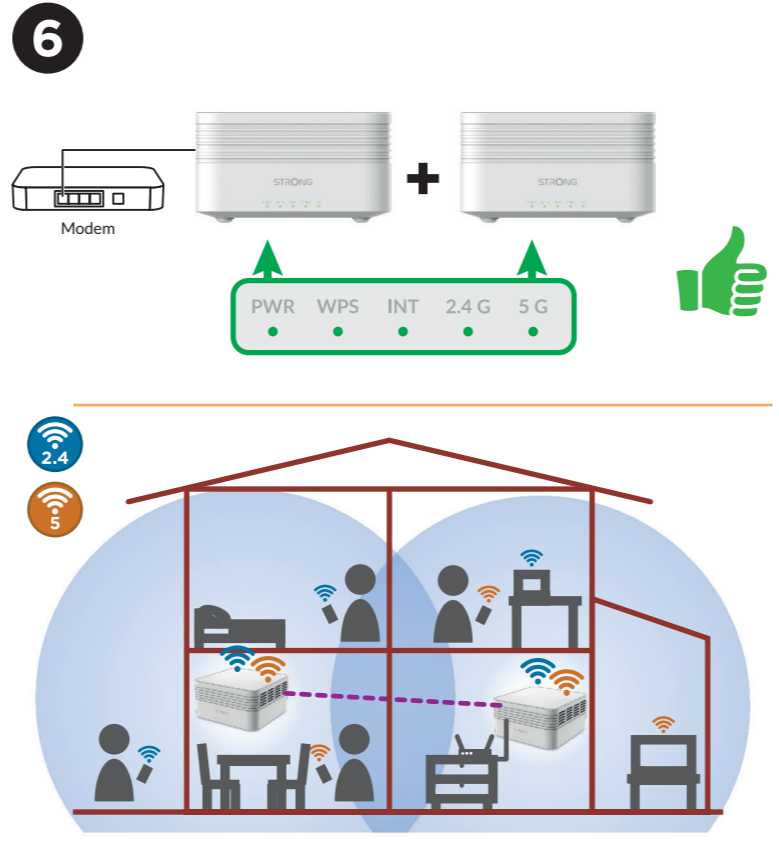

ATRIA Mesh App

SERVICE CENTER

GB support_uk@strong.tv
0800 464 7919

Frequently Asked Questions

www.strong.tv

Supplied by Strong Austria
Represented by Caldero Holdings Ltd.
Concordia Works
30 Sovereign Street
Leeds, LS1 4BA, UK
Email : support_uk@strong.tv

Wi-Fi is a registered trademark of Wi-Fi Alliance®
© STRONG 2022. All rights reserved

July 5, 2022 10:10 am