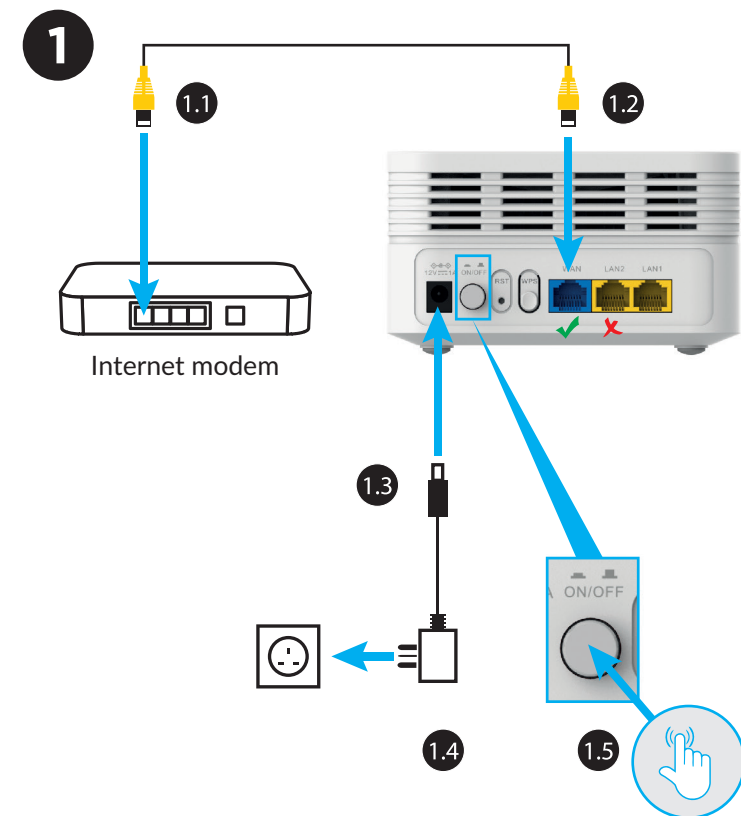

STRONG

ATRIA

WI-FI MESH HOME KIT AX3000

High Performance Mesh Wi-Fi 6 System

3000 Mbit/s

Installation Instructions

2x

2x

1x