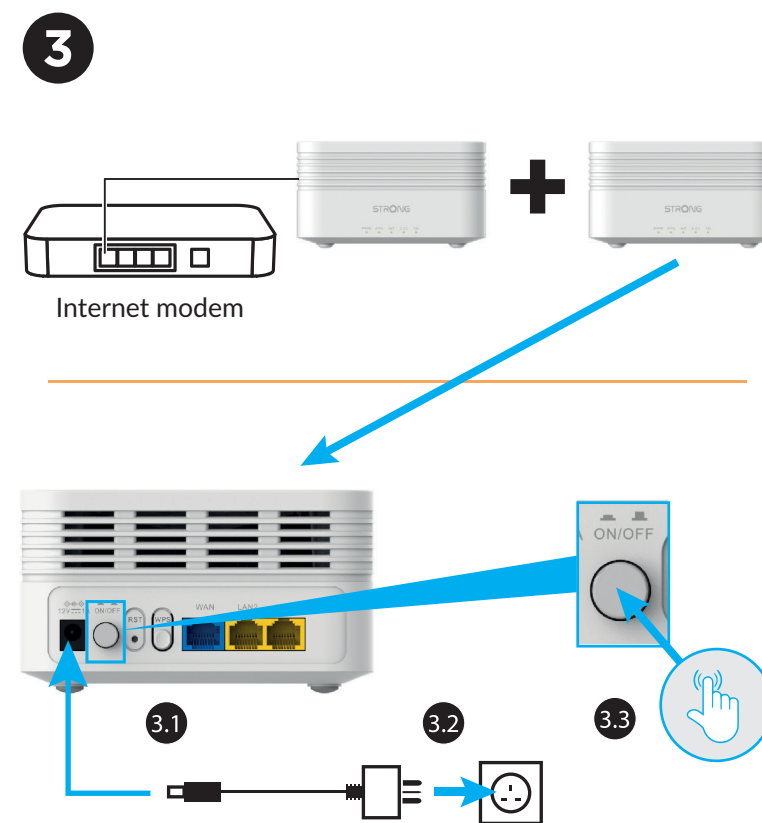

STRONG

ATRIA

WI-FI MESH HOME KIT AX3000

High Performance Mesh Wi-Fi 6 System

3000 Mbit/s

Installation Instructions

2x

2x

1x