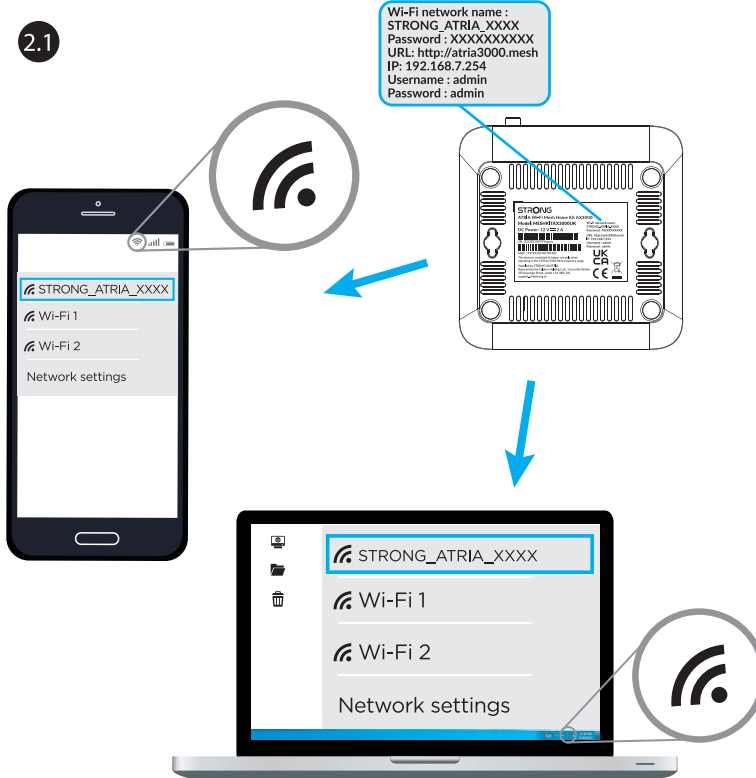

STRONG

ATRIA

WI-FI MESH HOME KIT AX3000

High Performance Mesh Wi-Fi 6 System

3000 Mbit/s

Installation Instructions

2x

2x

1x