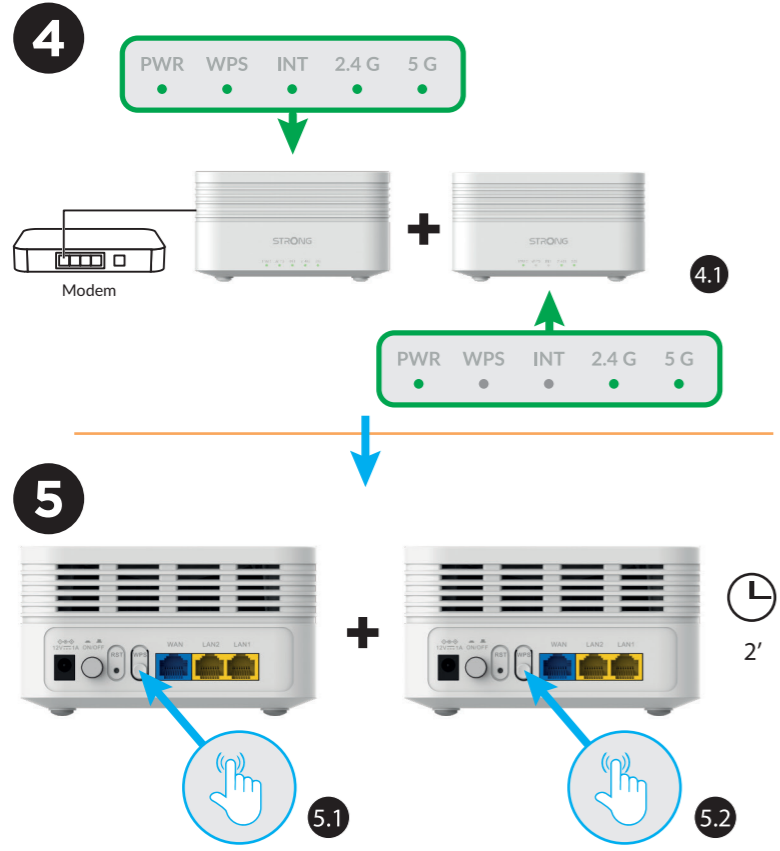

ATRIA Mesh App

SERVICE CENTER

GB support_uk@strong.tv
0800 464 7919

Frequently Asked Questions

www.strong.tv

Supplied by Strong Austria
Represented by Caldero Holdings Ltd.
Concordia Works
30 Sovereign Street
Leeds, LS1 4BA, UK
Email : support_uk@strong.tv

Wi-Fi is a registered trademark of Wi-Fi Alliance®
© STRONG 2022. All rights reserved

July 5, 2022 10:10 am