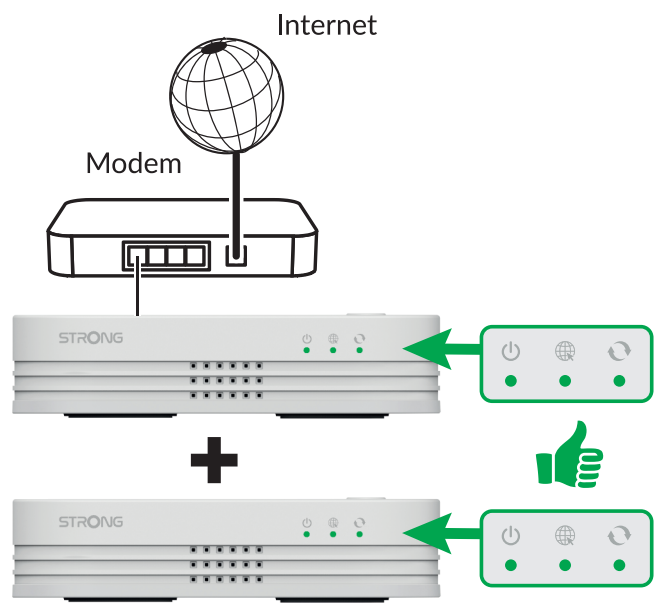

5

6

7

8

← → ↻ | <http://atria1200.mesh>

Please enter username and password

admin

_____
Password

_____
Password

Login

ATRIA Mesh App