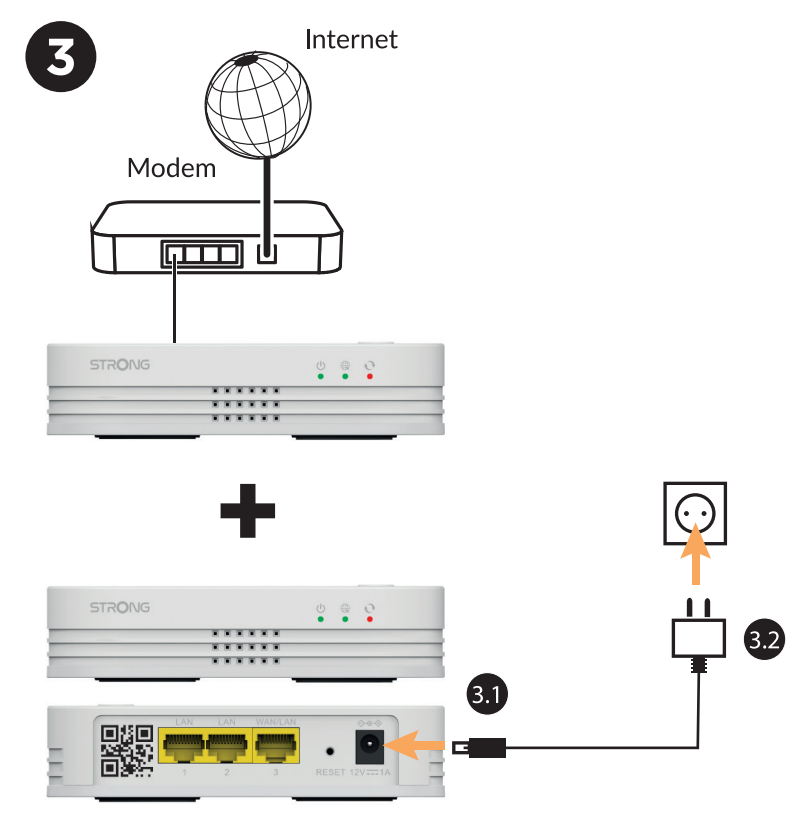

Frequently Asked Questions

www.strong.tv

Supplied by STRONG AUSTRIA
Represented by STRONG Ges.m.b.H
Teinfaltstraße 8/4, Stock, A-1010 Vienna, Austria
Email : support_at@strong.tv

Fabricant: STRONG
Fabriqué en Chine

Wi-Fi is a registered trademark of Wi-Fi Alliance®
© STRONG 2023. All rights reserved