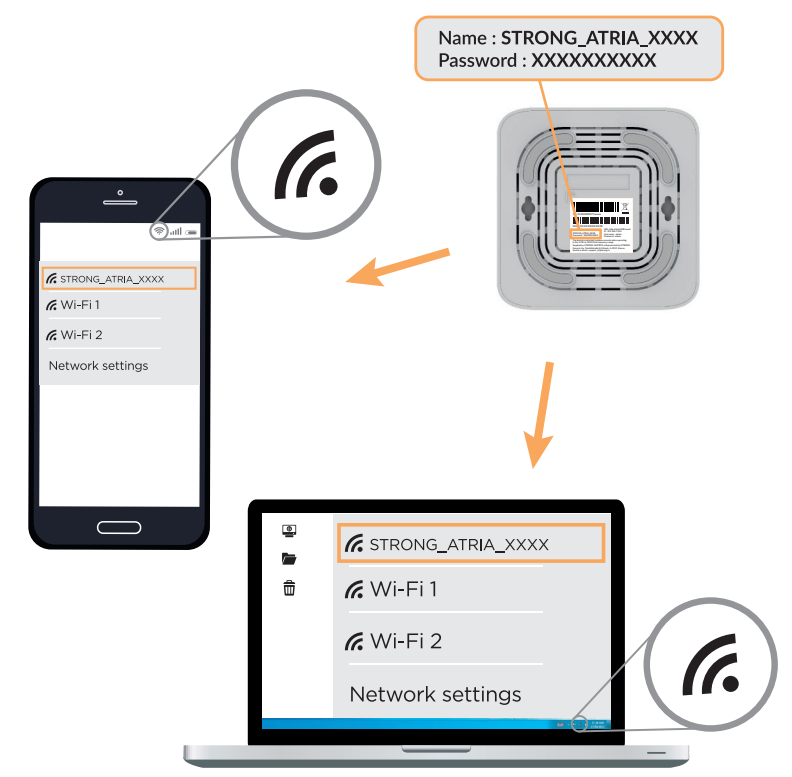

Wi-Fi is a registered trademark of Wi-Fi Alliance®
© STRONG 2023. All rights reserved

February 21, 2023 4:58pm

5

6

7

8

← → ↻ | <http://atria1200.mesh>

Please enter username and password