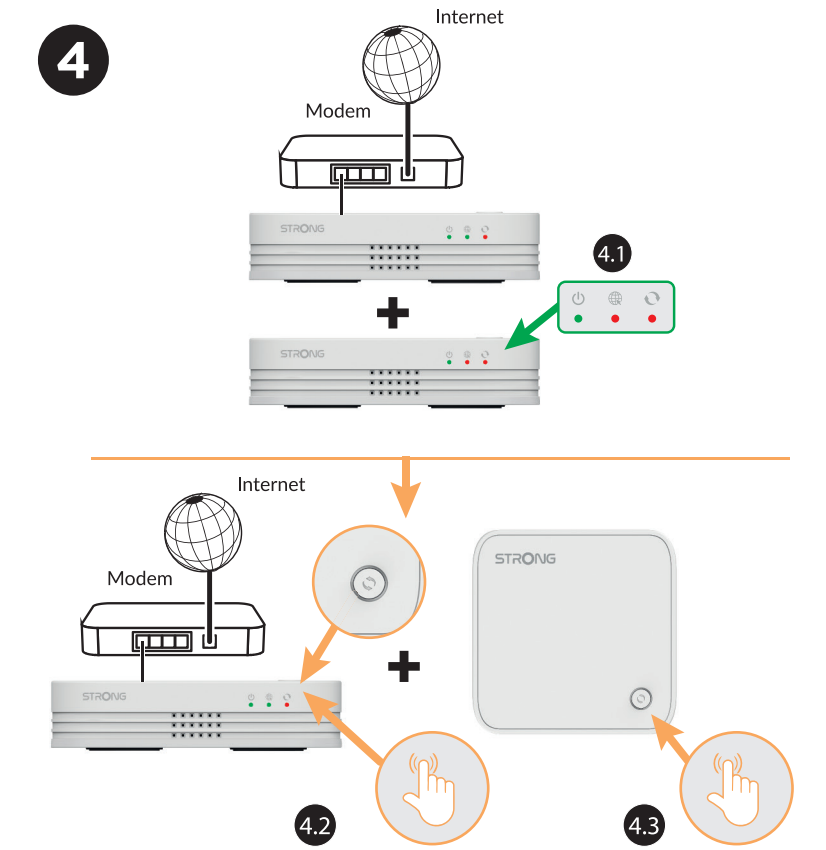

Frequently Asked Questions

www.strong.tv

Supplied by STRONG AUSTRIA
Represented by STRONG Ges.m.b.H
Teinfaltstraße 8/4, Stock, A-1010 Vienna, Austria
Email : support_at@strong.tv

Fabricant: STRONG
Fabriqué en Chine

Wi-Fi is a registered trademark of Wi-Fi Alliance®
© STRONG 2023. All rights reserved