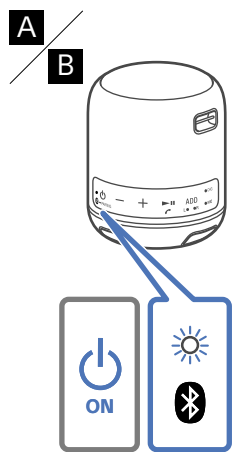

<http://rd1.sony.net/help/speaker/srs-xb12/h_zz/>