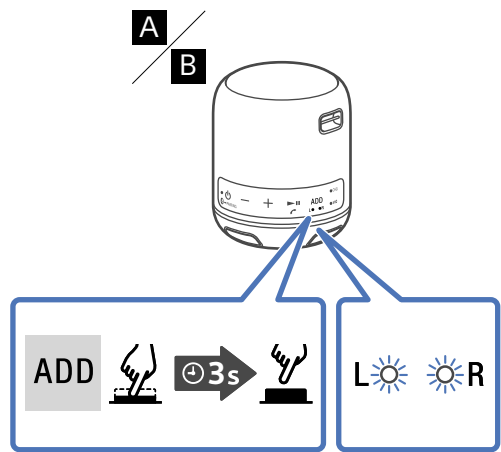

3

<http://rd1.sony.net/help/speaker/srs-xb12/h_zz/>

Android iPhone