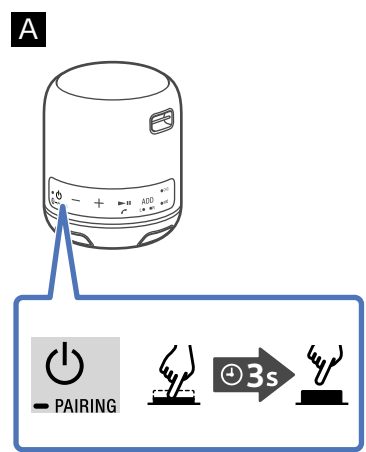

3

<http://rd1.sony.net/help/speaker/srs-xb12/h_zz/>

Android iPhone