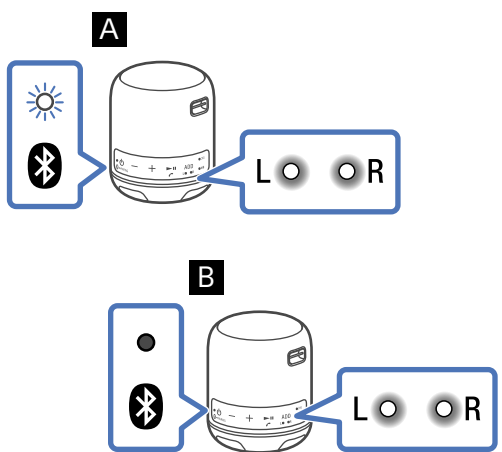

3

<http://rd1.sony.net/help/speaker/srs-xb12/h_zz/>

Android iPhone