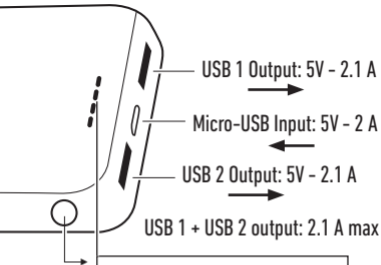

sbs

TTBB10000FASTK

Power Bank

10.000 mAh

sbsmobile.com

info@sbsmobile.com

Li-Pol Battery
10.000 mAh