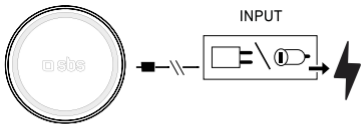

sbs

TEWIRELESSUF15W

Wireless Charger 15W

Qi certified

[sbsmobile.com](https://www.sbsmobile.com)

info@sbsmobile.com

Input: Quick Charge 5 V D.C. 3 A /
9 V D.C. 2 A / 12 V D.C. 1.5 A (Type C)
Wireless Out: 15 W / 10 W / 7.5 W / 5W