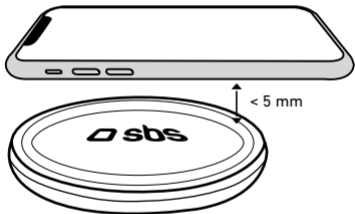

sbs

TEWIRELESSUF15W

Wireless Charger 15W

Qi certified

[sbsmobile.com](https://www.sbsmobile.com)

info@sbsmobile.com

Input: Quick Charge 5 V D.C. 3 A /
9 V D.C. 2 A / 12 V D.C. 1.5 A (Type C)
Wireless Out: 15 W / 10 W / 7.5 W / 5W