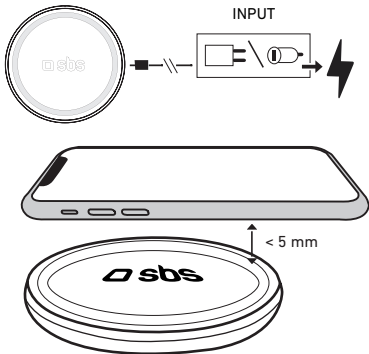

sbs

TEWIRELESSUF10WA

Wireless Charger 10W

Qi certified

sbsmobile.com

info@sbsmobile.com

Input: Quick Charge 5 V D.C. 3 A /
9 V D.C. 2 A / 12 V D.C. 1.5 A (Type C)

Wireless Out: 10 W / 7.5 W / 5W