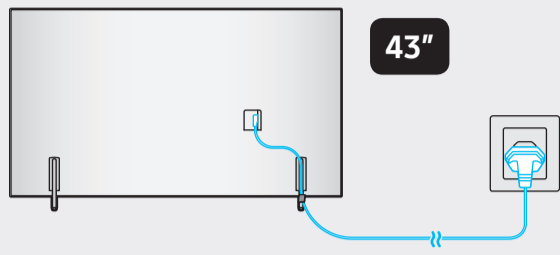

4

43"

50"-55"

	A	B	C	D	E	F	G	H	I
43Q6*B	38.0 inches (965.5 mm) (96.55 cm)	22.0 inches (559.4 mm) (55.94 cm)	1.0 inches (25.7 mm) (2.57 cm)	23.5 inches (598.1 mm) (59.81 cm)	24.5 inches (623.1 mm) (62.31 cm)	7.1 inches (181.0 mm) (18.10 cm)	42.5 inches (108 cm)	18.5 lbs (8.4 kg)	19.0 lbs (8.6 kg)
50Q6*B	44.0 inches (1118.3 mm) (111.83 cm)	25.4 inches (644.1 mm) (64.41 cm)	1.0 inches (25.7 mm) (2.57 cm)	26.8 inches (681.7 mm) (68.17 cm)	27.8 inches (706.7 mm) (70.67 cm)	8.8 inches (224.0 mm) (22.40 cm)	49.5 inches (125 cm)	25.4 lbs (11.5 kg)	26.0 lbs (11.8 kg)
55Q6*B	48.5 inches (1232.1 mm) (123.21 cm)	27.9 inches (708.3 mm) (70.83 cm)	1.0 inches (25.7 mm) (2.57 cm)	29.4 inches (745.9 mm) (74.59 cm)	30.4 inches (770.9 mm) (77.09 cm)	8.8 inches (224.0 mm) (22.40 cm)	54.6 inches (138 cm)	34.2 lbs (15.5 kg)	34.8 lbs (15.8 kg)

*: 0-9, A-Z

	VESA A x B (mm)	C (mm)	D x 4
43Q6*B	200 X 200	11-13	M8
50Q6*B			
55Q6*B			

*: 0-9, A-Z

SAMSUNG

QUICK SETUP GUIDE
GUIDE D'INSTALLATION RAPIDE
GUÍA RÁPIDA DE CONFIGURACIÓN
GUIA RÁPIDO DE INSTALAÇÃO
KURZANLEITUNG ZUR KONFIGURATION
GUIDA DI INSTALLAZIONE RAPIDA