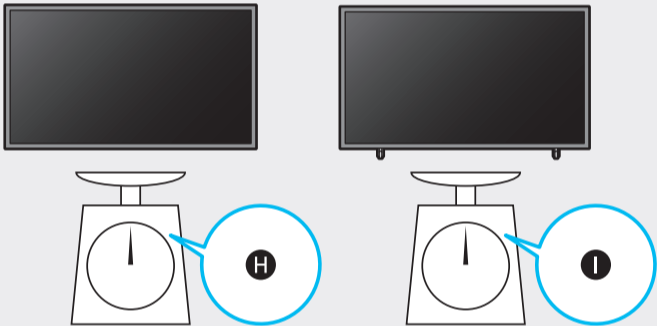

4

43"

50"-55"

	A	B	C	D	E	F	G	H	I
43Q6*B	38.0 inches (965.5 mm) (96.55 cm)	22.0 inches (559.4 mm) (55.94 cm)	1.0 inches (25.7 mm) (2.57 cm)	23.5 inches (598.1 mm) (59.81 cm)	24.5 inches (623.1 mm) (62.31 cm)	7.1 inches (181.0 mm) (18.10 cm)	42.5 inches (108 cm)	18.5 lbs (8.4 kg)	19.0 lbs (8.6 kg)
50Q6*B	44.0 inches (1118.3 mm) (111.83 cm)	25.4 inches (644.1 mm) (64.41 cm)	1.0 inches (25.7 mm) (2.57 cm)	26.8 inches (681.7 mm) (68.17 cm)	27.8 inches (706.7 mm) (70.67 cm)	8.8 inches (224.0 mm) (22.40 cm)	49.5 inches (125 cm)	25.4 lbs (11.5 kg)	26.0 lbs (11.8 kg)
55Q6*B	48.5 inches (1232.1 mm) (123.21 cm)	27.9 inches (708.3 mm) (70.83 cm)	1.0 inches (25.7 mm) (2.57 cm)	29.4 inches (745.9 mm) (74.59 cm)	30.4 inches (770.9 mm) (77.09 cm)	8.8 inches (224.0 mm) (22.40 cm)	54.6 inches (138 cm)	34.2 lbs (15.5 kg)	34.8 lbs (15.8 kg)

*: 0-9, A-Z

	VESA A x B (mm)	C (mm)	D x 4
43Q6*B	200 X 200	11-13	M8
50Q6*B			
55Q6*B			

*: 0-9, A-Z

SAMSUNG

QUICK SETUP GUIDE
GUIDE D'INSTALLATION RAPIDE
GUÍA RÁPIDA DE CONFIGURACIÓN
GUIA RÁPIDO DE INSTALAÇÃO
KURZANLEITUNG ZUR KONFIGURATION
GUIDA DI INSTALLAZIONE RAPIDA