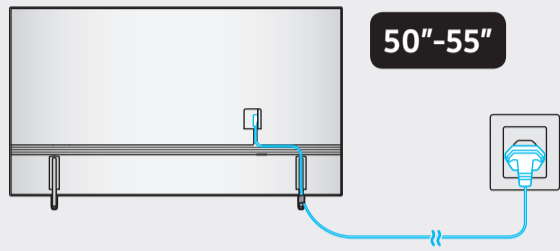

4

43"

50"-55"

	A	B	C	D	E	F	G	H	I
43Q6*B	38.0 inches (965.5 mm) (96.55 cm)	22.0 inches (559.4 mm) (55.94 cm)	1.0 inches (25.7 mm) (2.57 cm)	23.5 inches (598.1 mm) (59.81 cm)	24.5 inches (623.1 mm) (62.31 cm)	7.1 inches (181.0 mm) (18.10 cm)	42.5 inches (108 cm)	18.5 lbs (8.4 kg)	19.0 lbs (8.6 kg)
50Q6*B	44.0 inches (1118.3 mm) (111.83 cm)	25.4 inches (644.1 mm) (64.41 cm)	1.0 inches (25.7 mm) (2.57 cm)	26.8 inches (681.7 mm) (68.17 cm)	27.8 inches (706.7 mm) (70.67 cm)	8.8 inches (224.0 mm) (22.40 cm)	49.5 inches (125 cm)	25.4 lbs (11.5 kg)	26.0 lbs (11.8 kg)
55Q6*B	48.5 inches (1232.1 mm) (123.21 cm)	27.9 inches (708.3 mm) (70.83 cm)	1.0 inches (25.7 mm) (2.57 cm)	29.4 inches (745.9 mm) (74.59 cm)	30.4 inches (770.9 mm) (77.09 cm)	8.8 inches (224.0 mm) (22.40 cm)	54.6 inches (138 cm)	34.2 lbs (15.5 kg)	34.8 lbs (15.8 kg)

*: 0-9, A-Z

	VESA A x B (mm)	C (mm)	D x 4
43Q6*B	200 X 200	11-13	M8
50Q6*B			
55Q6*B			

*: 0-9, A-Z

SAMSUNG

QUICK SETUP GUIDE
GUIDE D'INSTALLATION RAPIDE
GUÍA RÁPIDA DE CONFIGURACIÓN
GUIA RÁPIDO DE INSTALAÇÃO
KURZANLEITUNG ZUR KONFIGURATION
GUIDA DI INSTALLAZIONE RAPIDA