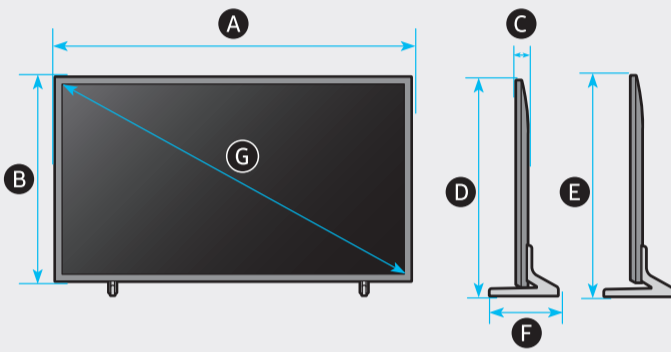

4

43"

50"-55"

	A	B	C	D	E	F	G	H	I
43Q6*B	38.0 inches (965.5 mm) (96.55 cm)	22.0 inches (559.4 mm) (55.94 cm)	1.0 inches (25.7 mm) (2.57 cm)	23.5 inches (598.1 mm) (59.81 cm)	24.5 inches (623.1 mm) (62.31 cm)	7.1 inches (181.0 mm) (18.10 cm)	42.5 inches (108 cm)	18.5 lbs (8.4 kg)	19.0 lbs (8.6 kg)
50Q6*B	44.0 inches (1118.3 mm) (111.83 cm)	25.4 inches (644.1 mm) (64.41 cm)	1.0 inches (25.7 mm) (2.57 cm)	26.8 inches (681.7 mm) (68.17 cm)	27.8 inches (706.7 mm) (70.67 cm)	8.8 inches (224.0 mm) (22.40 cm)	49.5 inches (125 cm)	25.4 lbs (11.5 kg)	26.0 lbs (11.8 kg)
55Q6*B	48.5 inches (1232.1 mm) (123.21 cm)	27.9 inches (708.3 mm) (70.83 cm)	1.0 inches (25.7 mm) (2.57 cm)	29.4 inches (745.9 mm) (74.59 cm)	30.4 inches (770.9 mm) (77.09 cm)	8.8 inches (224.0 mm) (22.40 cm)	54.6 inches (138 cm)	34.2 lbs (15.5 kg)	34.8 lbs (15.8 kg)

*: 0-9, A-Z

	VESA A x B (mm)	C (mm)	D x 4
43Q6*B	200 X 200	11-13	M8
50Q6*B			
55Q6*B			

*: 0-9, A-Z

SAMSUNG

QUICK SETUP GUIDE
GUIDE D'INSTALLATION RAPIDE
GUÍA RÁPIDA DE CONFIGURACIÓN
GUIA RÁPIDO DE INSTALAÇÃO
KURZANLEITUNG ZUR KONFIGURATION
GUIDA DI INSTALLAZIONE RAPIDA

43"
-
50"

55"

1

2

2-1

2-2

3