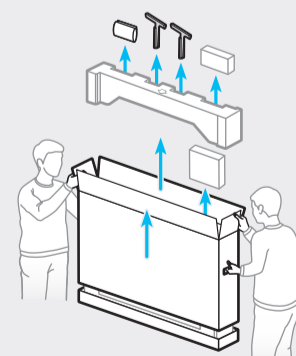

Dimensions and Weight

	A	B	C	D	E	F	G	H	I
75LS03B	66.2 inches (1682.3 mm) (168.23 cm)	37.8 inches (960.4 mm) (96.04 cm)	1.1 inches (26.9 mm) (2.69 cm)	39.3 inches (998.5 mm) (99.85 cm)	40.3 inches (1023.5 mm) (102.35 cm)	12.4 inches (315.8 mm) (31.58 cm)	74.5 inches (189 cm)	77.8 lbs (35.3 kg)	79.1 lbs (35.9 kg)
85LS03B	75.0 inches (1904.3 mm) (190.43 cm)	42.7 inches (1085.3 mm) (108.53 cm)	1.1 inches (26.9 mm) (2.69 cm)	44.2 inches (1122.4 mm) (112.24 cm)	45.2 inches (1147.4 mm) (114.74 cm)	13.7 inches (347.9 mm) (34.79 cm)	84.5 inches (214 cm)	98.1 lbs (44.5 kg)	100.1 lbs (45.4 kg)

VESA Mounting

	VESA A x B (mm)	C (mm)	D x 4
75LS03B	400 x 400	10-12	M8
85LS03B	600 x 400		

SAMSUNG

QUICK SETUP GUIDE
GUIDE D'INSTALLATION RAPIDE
GUÍA RÁPIDA DE CONFIGURACIÓN
GUIA RÁPIDO DE INSTALAÇÃO
KURZANLEITUNG ZUR KONFIGURATION
GUIDA DI INSTALLAZIONE RAPIDA

BN68-13846C-01

75"

85"