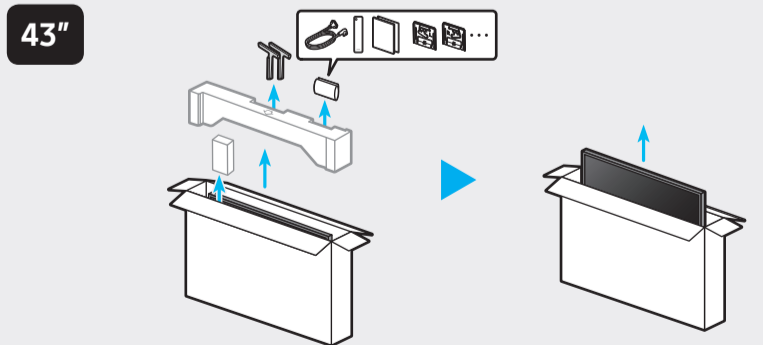

Dimensions and Weight

	A	B	C	D	E	F	G	H	I
43LS03B 43LSB03	38.2 inches (969.5 mm) (96.95 cm)	22.0 inches (557.8 mm) (55.78 cm)	1.0 inches (24.9 mm) (2.49 cm)	23.3 inches (591.9 mm) (59.19 cm)	24.3 inches (616.9 mm) (61.69 cm)	7.7 inches (196.8 mm) (19.68 cm)	42.5 inches (108 cm)	19.0 lbs (8.6 kg)	19.6 lbs (8.9 kg)
50LS03B 50LSB03	44.3 inches (1124.1 mm) (112.41 cm)	25.4 inches (644.9 mm) (64.49 cm)	1.0 inches (24.9 mm) (2.49 cm)	26.7 inches (679.2 mm) (67.92 cm)	27.7 inches (704.2 mm) (70.42 cm)	9.0 inches (227.8 mm) (22.78 cm)	49.5 inches (125 cm)	26.0 lbs (11.8 kg)	26.9 lbs (12.2 kg)

VESA Mounting

	VESA A x B (mm)	C (mm)	D x 4
43LS03B 43LSB03	200 x 200	9-11	M8
50LS03B 50LSB03		10-12	

SAMSUNG

QUICK SETUP GUIDE
GUIDE D'INSTALLATION RAPIDE
GUÍA RÁPIDA DE CONFIGURACIÓN
GUIA RÁPIDO DE INSTALAÇÃO
KURZANLEITUNG ZUR KONFIGURATION
GUIDA DI INSTALLAZIONE RAPIDA

BN68-13846A-02