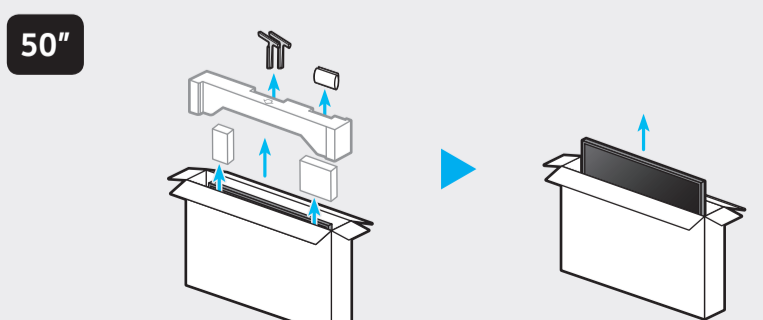

Dimensions and Weight

	A	B	C	D	E	F	G	H	I
43LS03B 43LSB03	38.2 inches (969.5 mm) (96.95 cm)	22.0 inches (557.8 mm) (55.78 cm)	1.0 inches (24.9 mm) (2.49 cm)	23.3 inches (591.9 mm) (59.19 cm)	24.3 inches (616.9 mm) (61.69 cm)	7.7 inches (196.8 mm) (19.68 cm)	42.5 inches (108 cm)	19.0 lbs (8.6 kg)	19.6 lbs (8.9 kg)
50LS03B 50LSB03	44.3 inches (1124.1 mm) (112.41 cm)	25.4 inches (644.9 mm) (64.49 cm)	1.0 inches (24.9 mm) (2.49 cm)	26.7 inches (679.2 mm) (67.92 cm)	27.7 inches (704.2 mm) (70.42 cm)	9.0 inches (227.8 mm) (22.78 cm)	49.5 inches (125 cm)	26.0 lbs (11.8 kg)	26.9 lbs (12.2 kg)

VESA Mounting

	VESA A x B (mm)	C (mm)	D x 4
43LS03B 43LSB03	200 x 200	9-11	M8
50LS03B 50LSB03		10-12	

SAMSUNG

QUICK SETUP GUIDE
GUIDE D'INSTALLATION RAPIDE
GUÍA RÁPIDA DE CONFIGURACIÓN
GUIA RÁPIDO DE INSTALAÇÃO
KURZANLEITUNG ZUR KONFIGURATION
GUIDA DI INSTALLAZIONE RAPIDA

BN68-13846A-02