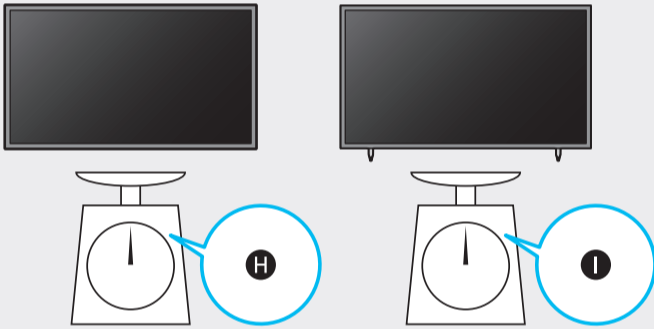

4

43"

50"

BU80**

Q6*B, BU80**

	A	B	C	D	E	F	G	H	I
50Q6*B	44.0 inches (1118.3 mm) (111.83 cm)	25.4 inches (644.1 mm) (64.41 cm)	1.0 inches (25.7 mm) (2.57 cm)	26.9 inches (683.6 mm) (68.36 cm)	27.9 inches (708.6 mm) (70.86 cm)	9.0 inches (228.8 mm) (22.88 cm)	49.5 inches (125 cm)	25.4 lbs (11.5 kg)	26.0 lbs (11.8 kg)
43BU8***	38.0 inches (965.5 mm) (96.55 cm)	22.0 inches (559.9 mm) (55.99 cm)	1.0 inches (25.7 mm) (2.57 cm)	23.6 inches (599.0 mm) (59.90 cm)	24.6 inches (624.0 mm) (62.40 cm)	8.1 inches (205.6 mm) (20.56 cm)	42.5 inches (108 cm)	18.5 lbs (8.4 kg)	19.2 lbs (8.7 kg)
50BU8***	44.0 inches (1118.3 mm) (111.83 cm)	25.4 inches (644.6 mm) (64.46 cm)	1.0 inches (25.7 mm) (2.57 cm)	26.9 inches (683.6 mm) (68.36 cm)	27.9 inches (708.6 mm) (70.86 cm)	9.0 inches (228.8 mm) (22.88 cm)	49.5 inches (125 cm)	25.4 lbs (11.5 kg)	26.0 lbs (11.8 kg)

* : 0-9, A-Z

	VESA A x B (mm)	C (mm)	D x 4
50Q6*B	200 x 200	11-13	M8
43BU8***			
50BU8***			

* : 0-9, A-Z

SAMSUNG

QUICK SETUP GUIDE
GUIDE D'INSTALLATION RAPIDE
GUÍA RÁPIDA DE CONFIGURACIÓN
GUIA RÁPIDO DE INSTALAÇÃO
KURZANLEITUNG ZUR KONFIGURATION
GUIDA DI INSTALLAZIONE RAPIDA