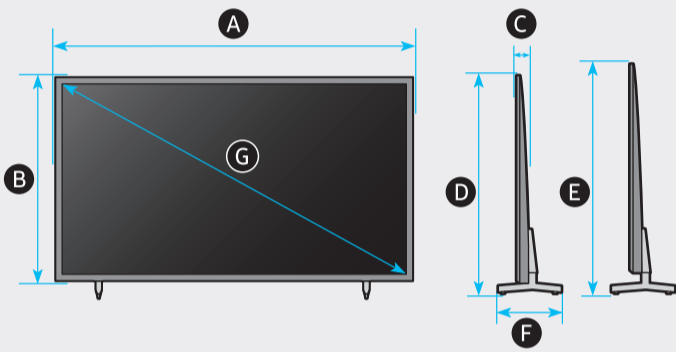

4

43"

50"

BU80**

Q6*B, BU80**

	A	B	C	D	E	F	G	H	I
50Q6*B	44.0 inches (1118.3 mm) (111.83 cm)	25.4 inches (644.1 mm) (64.41 cm)	1.0 inches (25.7 mm) (2.57 cm)	26.9 inches (683.6 mm) (68.36 cm)	27.9 inches (708.6 mm) (70.86 cm)	9.0 inches (228.8 mm) (22.88 cm)	49.5 inches (125 cm)	25.4 lbs (11.5 kg)	26.0 lbs (11.8 kg)
43BU8***	38.0 inches (965.5 mm) (96.55 cm)	22.0 inches (559.9 mm) (55.99 cm)	1.0 inches (25.7 mm) (2.57 cm)	23.6 inches (599.0 mm) (59.90 cm)	24.6 inches (624.0 mm) (62.40 cm)	8.1 inches (205.6 mm) (20.56 cm)	42.5 inches (108 cm)	18.5 lbs (8.4 kg)	19.2 lbs (8.7 kg)
50BU8***	44.0 inches (1118.3 mm) (111.83 cm)	25.4 inches (644.6 mm) (64.46 cm)	1.0 inches (25.7 mm) (2.57 cm)	26.9 inches (683.6 mm) (68.36 cm)	27.9 inches (708.6 mm) (70.86 cm)	9.0 inches (228.8 mm) (22.88 cm)	49.5 inches (125 cm)	25.4 lbs (11.5 kg)	26.0 lbs (11.8 kg)

* : 0-9, A-Z

	VESA A x B (mm)	C (mm)	D x 4
50Q6*B	200 x 200	11-13	M8
43BU8***			
50BU8***			

* : 0-9, A-Z

SAMSUNG

QUICK SETUP GUIDE
GUIDE D'INSTALLATION RAPIDE
GUÍA RÁPIDA DE CONFIGURACIÓN
GUIA RÁPIDO DE INSTALAÇÃO
KURZANLEITUNG ZUR KONFIGURATION
GUIDA DI INSTALLAZIONE RAPIDA