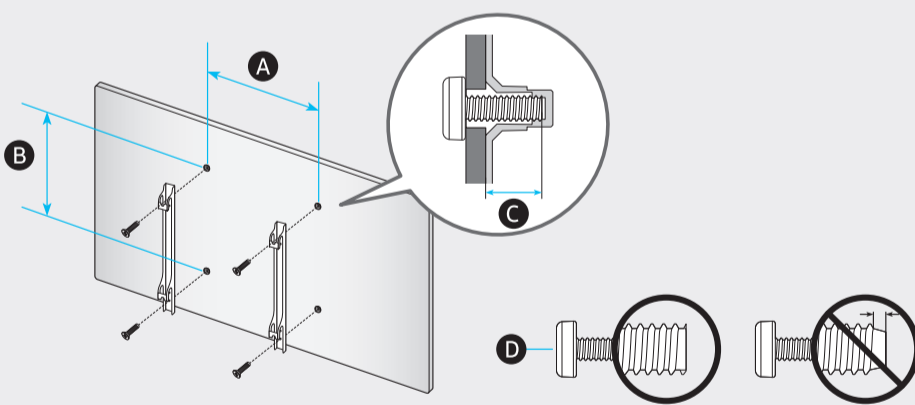

4

43"

50"

BU80**

Q6*B, BU80**

	A	B	C	D	E	F	G	H	I
50Q6*B	44.0 inches (1118.3 mm) (111.83 cm)	25.4 inches (644.1 mm) (64.41 cm)	1.0 inches (25.7 mm) (2.57 cm)	26.9 inches (683.6 mm) (68.36 cm)	27.9 inches (708.6 mm) (70.86 cm)	9.0 inches (228.8 mm) (22.88 cm)	49.5 inches (125 cm)	25.4 lbs (11.5 kg)	26.0 lbs (11.8 kg)
43BU8***	38.0 inches (965.5 mm) (96.55 cm)	22.0 inches (559.9 mm) (55.99 cm)	1.0 inches (25.7 mm) (2.57 cm)	23.6 inches (599.0 mm) (59.90 cm)	24.6 inches (624.0 mm) (62.40 cm)	8.1 inches (205.6 mm) (20.56 cm)	42.5 inches (108 cm)	18.5 lbs (8.4 kg)	19.2 lbs (8.7 kg)
50BU8***	44.0 inches (1118.3 mm) (111.83 cm)	25.4 inches (644.6 mm) (64.46 cm)	1.0 inches (25.7 mm) (2.57 cm)	26.9 inches (683.6 mm) (68.36 cm)	27.9 inches (708.6 mm) (70.86 cm)	9.0 inches (228.8 mm) (22.88 cm)	49.5 inches (125 cm)	25.4 lbs (11.5 kg)	26.0 lbs (11.8 kg)

* : 0-9, A-Z

	VESA A x B (mm)	C (mm)	D x 4
50Q6*B	200 x 200	11-13	M8
43BU8***			
50BU8***			

* : 0-9, A-Z

SAMSUNG

QUICK SETUP GUIDE
GUIDE D'INSTALLATION RAPIDE
GUÍA RÁPIDA DE CONFIGURACIÓN
GUIA RÁPIDO DE INSTALAÇÃO
KURZANLEITUNG ZUR KONFIGURATION
GUIDA DI INSTALLAZIONE RAPIDA