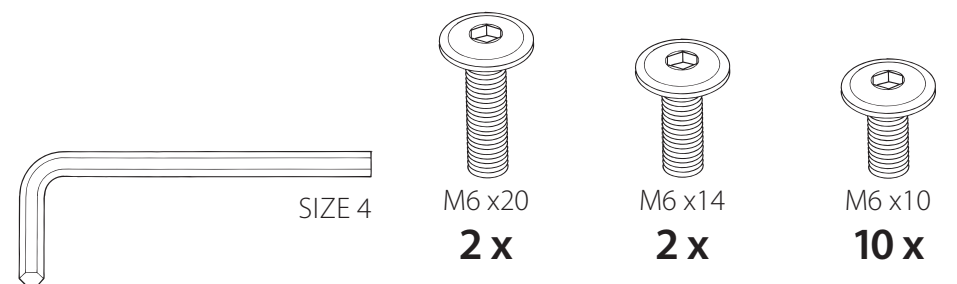

 Logitech | 

FANATEC

www.playseat.com
www.playseatusa.com
www.playseatstore.com

PLAYSEAT®
GEARSHIFT HOLDER - PRO

 PLAYSEAT®

THRUSTMASTER®