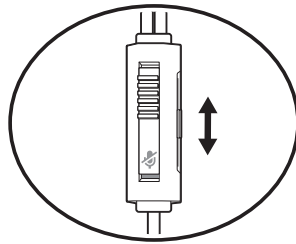

1. **Setup PS4**
1. 1 To setup your headset for PS4, first go to **Settings > Sound and Screen > Audio Output Settings > Output to Headphones > Select All Audio**
  2. 2 Then go to **Settings > Devices > Audio Devices > Headsets and Headphones > Volume Control (Headphones) >**

Setup Xbox One To setup your headset for Xbox One, go to **Display and sound > Kinect and devices > Select device and adjust settings**

Volume To adjust the volume, slide the volume control.