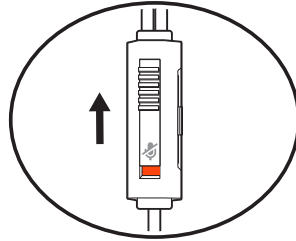

Mute To mute your headset, slide the mute switch to reveal the red color.