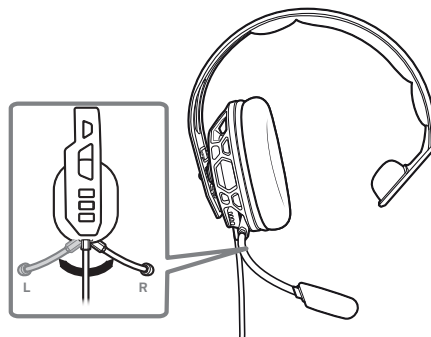

Your headset components easily snap into the headset frame to configure the best fit and sound.

- 1 Follow the diagram to connect your system.

- 2 The headband adjusts to three sizes (small, medium, large) by moving the earcups. To remove an earcup, press the earcup to detach it from the headband.

- 3 To position the microphone on the right or left side, rotate the microphone boom down and over.

Be safe

Please read the safety guide for important safety, charging, battery and regulatory information before using your new headset.