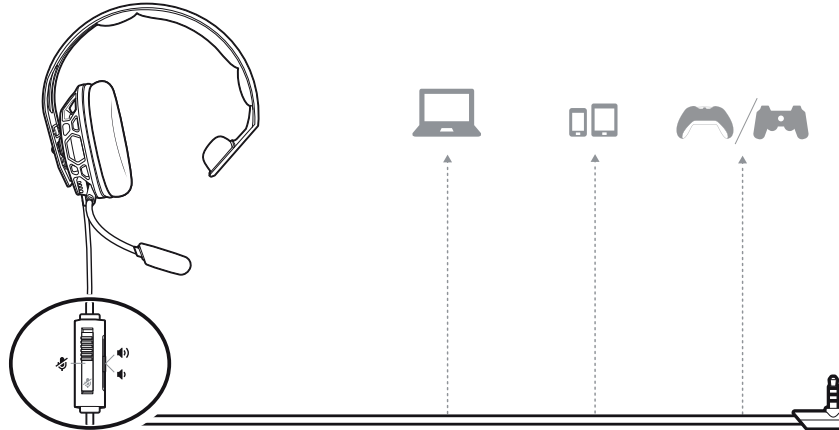

plantronics®

RIG 100 Series

RIG 100HS, RIG 100HX

User Guide

Contents

Setup and basics	3
Assemble headset	3
Be safe	3
Setup PS4	4
Setup Xbox One	4
Volume	4
Mute	4
Support	5

Setup and basics

Assemble headset

Your headset components easily snap into the headset frame to configure the best fit and sound.

- 1 Follow the diagram to connect your system.

- 2 The headband adjusts to three sizes (small, medium, large) by moving the earcups. To remove an earcup, press the earcup to detach it from the headband.

- 3 To position the microphone on the right or left side, rotate the microphone boom down and over.

Be safe

Please read the safety guide for important safety, charging, battery and regulatory information before using your new headset.