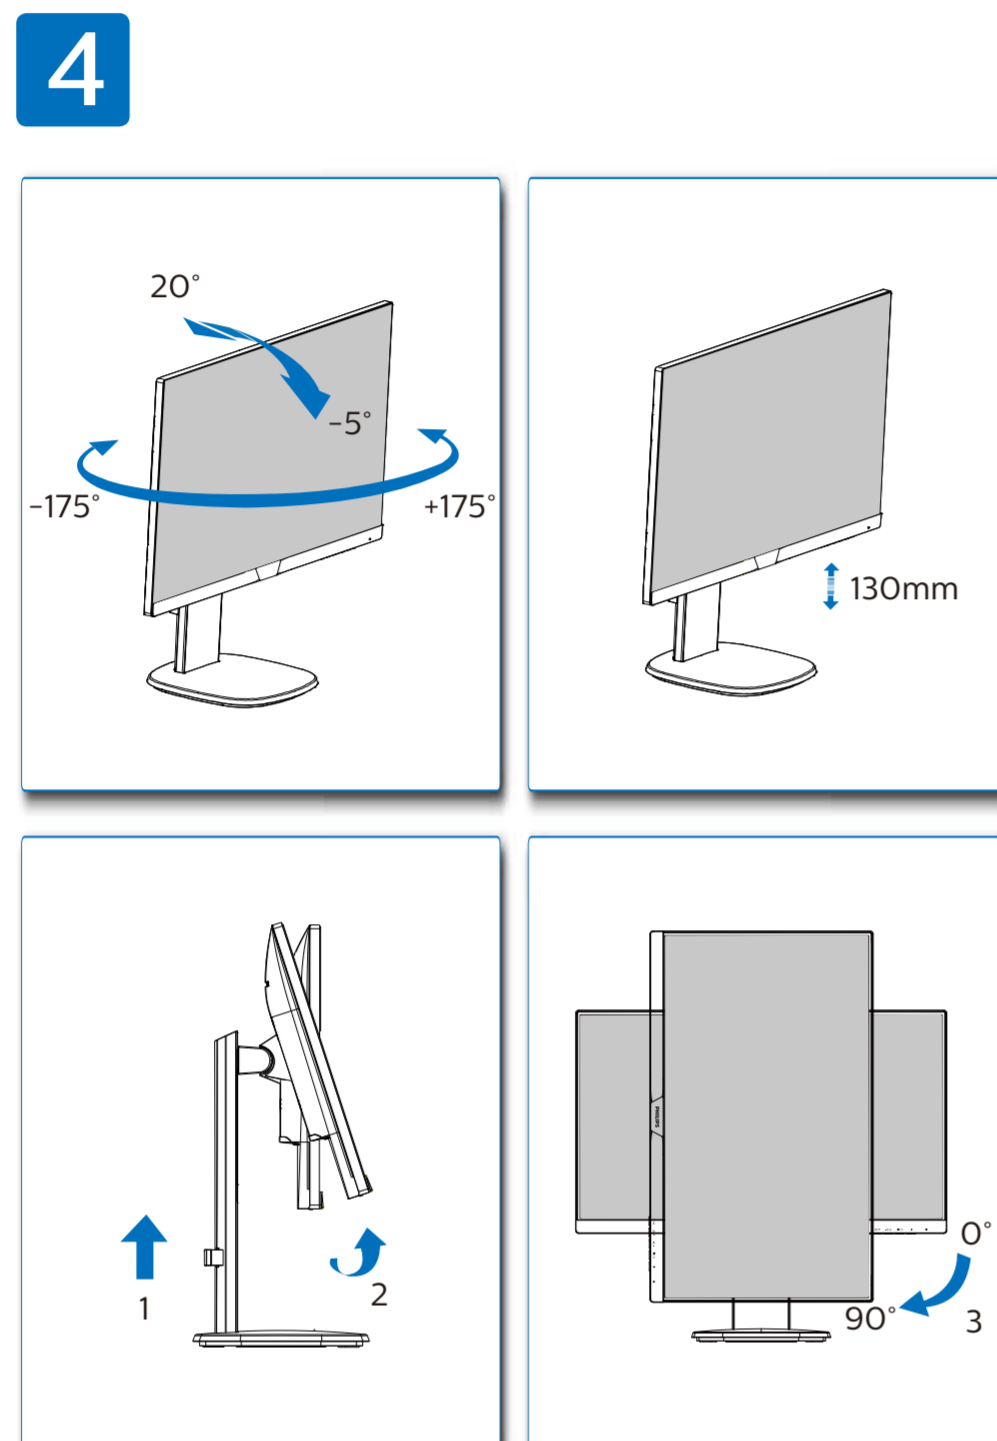

GRAPHIC DEVELOPMENT MMD	
Product name	
Project name	
Project no.	
Finishing	Folded sheet
Scale	1:1
Size Spreads	594 (W) x 210 (H) mm
Size	148.5 (W) x 210 (H) mm
Operator(s)	
Date amended	May. 18, 2016
VERSION No. 	
APPROVAL	
QC Lithographer	
Product Manager	
Date Check	
ARTWORK DOCUMENT	
Paper	80gsm White, woodfree coated
Numbers of colours	2C+2C
Pantone 300c	
Spotcolor	
Aftertreatment	
<input type="checkbox"/> Cropping	
<input type="checkbox"/> Coating	
<input type="checkbox"/> Varnishing	
<input type="checkbox"/> Embossing	
<input type="checkbox"/> Cutterguide	
<input type="checkbox"/> Die-cut	
<input type="checkbox"/> Binding	
<input type="checkbox"/> Glue	