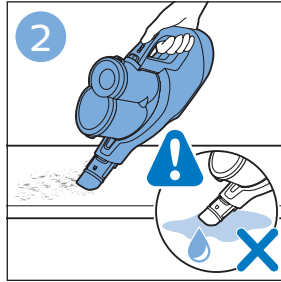

FC6729

A line drawing of the razor head assembly. Below it, a blue arrow points to the text "CP0178/01". To the right, a circular icon contains a blue figure reading a book and a white rectangular box with two warning symbols: a triangle with an exclamation mark and a circle with a crossed-out symbol.