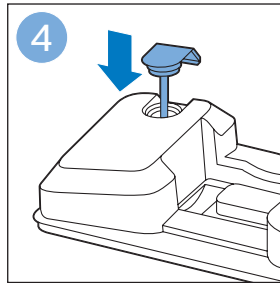

FC6729

A line drawing of the razor head assembly. Below it, a blue arrow points to the text "CP0178/01". To the right, a circular icon contains a blue figure reading a book and a white rectangular box with two warning symbols: a triangle with an exclamation mark and a circle with a crossed-out symbol.