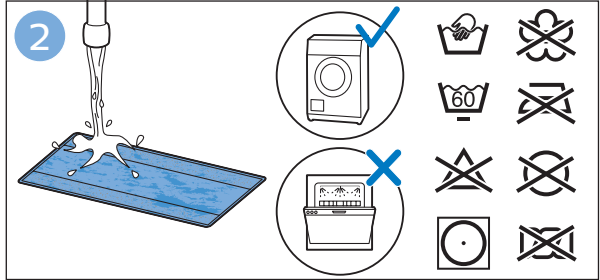

PHILIPS

SpeedPro
Aqua

FC6729, FC6728,
FC6719, FC6718

	3				12
	4				13
	4				14
	4				14
	5				15
	5				16
	6				17
 FC6729 FC6728	8				17
	9				18
	10			 FC6729	18
 FC6729	10				19
	11				19
	11				

FC6729
FC6728

FC6729

A line drawing of the razor head assembly. Below it, a blue arrow points to the text "CP0178/01". To the right, a circular icon contains a blue figure reading a book and a white rectangular box with two warning symbols: a triangle with an exclamation mark and a circle with a crossed-out symbol.