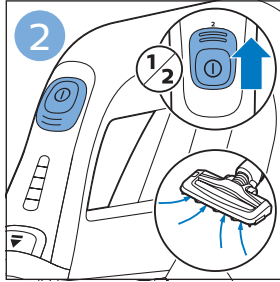

FC6729

A line drawing of the razor head assembly. Below it, a blue arrow points to the text "CP0178/01". To the right, a circular icon contains a blue figure reading a book and a white rectangular box with two warning symbols: a triangle with an exclamation mark and a circle with a crossed-out symbol.