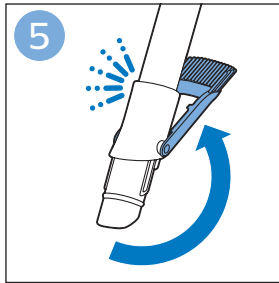

FC6729

A line drawing of the razor head assembly. Below it, a blue arrow points to the text "CP0178/01". To the right, a circular icon contains a blue figure reading a book and a white rectangular box with two warning symbols: a triangle with an exclamation mark and a circle with a crossed-out symbol.