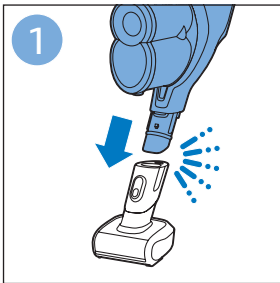

FC6729

A line drawing of the razor head assembly. Below it, a blue arrow points to the text "CP0178/01". To the right, a circular icon contains a blue figure reading a book and a white rectangular box with two warning symbols: a triangle with an exclamation mark and a circle with a crossed-out symbol.