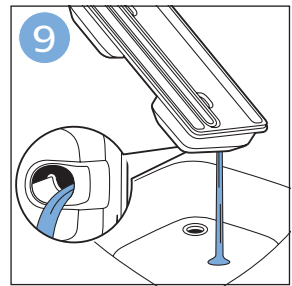

FC6729

A line drawing of the razor head assembly. Below it, a blue arrow points to the text "CP0178/01". To the right, a circular icon contains a blue figure reading a book and a white rectangular box with two warning symbols: a triangle with an exclamation mark and a circle with a crossed-out symbol.