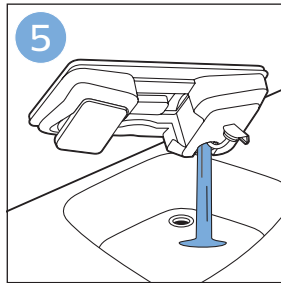

FC6729

A line drawing of the razor head assembly. Below it, a blue arrow points to the text "CP0178/01". To the right, a circular icon contains a blue figure reading a book and a white rectangular box with two warning symbols: a triangle with an exclamation mark and a circle with a crossed-out symbol.