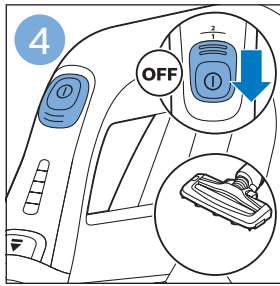

FC6729

A line drawing of the razor head assembly. Below it, a blue arrow points to the text "CP0178/01". To the right, a circular icon contains a blue figure reading a book and a white rectangular box with two warning symbols: a triangle with an exclamation mark and a circle with a crossed-out symbol.