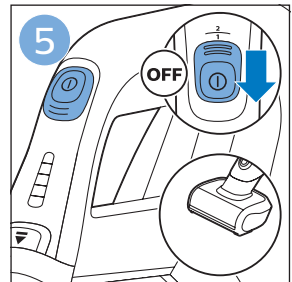

FC6729

A line drawing of the razor head assembly. Below it, a blue arrow points to the text "CP0178/01". To the right, a circular icon contains a blue figure reading a book and a white rectangular box with two warning symbols: a triangle with an exclamation mark and a circle with a crossed-out symbol.