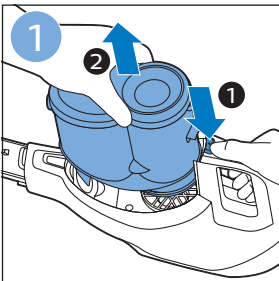

FC6729

A line drawing of the razor head assembly. Below it, a blue arrow points to the text "CP0178/01". To the right, a circular icon contains a blue figure reading a book and a white rectangular box with two warning symbols: a triangle with an exclamation mark and a circle with a crossed-out symbol.