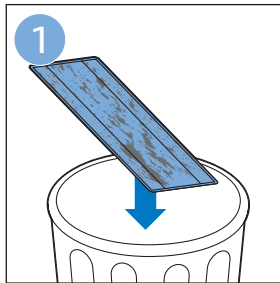

PHILIPS

SpeedPro
Aqua

FC6729, FC6728,
FC6719, FC6718

	3				12
	4				13
	4				14
	4				14
	5				15
	5				16
	6				17
 FC6729 FC6728	8				17
	9				18
	10			 FC6729	18
 FC6729	10				19
	11				19
	11				

FC6729
FC6728

FC6729

A line drawing of the razor head assembly. Below it, a blue arrow points to the text "CP0178/01". To the right, a circular icon contains a blue figure reading a book and a white rectangular box with two warning symbols: a triangle with an exclamation mark and a circle with a crossed-out symbol.