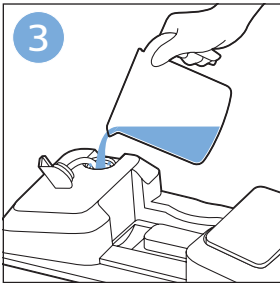

FC6729

A line drawing of the razor head assembly. Below it, a blue arrow points to the text "CP0178/01". To the right, a circular icon contains a blue figure reading a book and a white rectangular box with two warning symbols: a triangle with an exclamation mark and a circle with a crossed-out symbol.