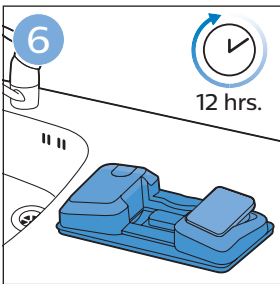

FC6729

A line drawing of the razor head assembly. Below it, a blue arrow points to the text "CP0178/01". To the right, a circular icon contains a blue figure reading a book and a white rectangular box with two warning symbols: a triangle with an exclamation mark and a circle with a crossed-out symbol.