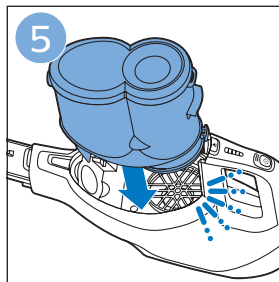

FC6729

A line drawing of the razor head assembly. Below it, a blue arrow points to the text "CP0178/01". To the right, a circular icon contains a blue figure reading a book and a white rectangular box with two warning symbols: a triangle with an exclamation mark and a circle with a crossed-out symbol.