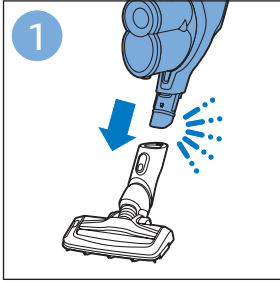

FC6729

A line drawing of the razor head assembly. Below it, a blue arrow points to the text "CP0178/01". To the right, a circular icon contains a blue figure reading a book and a white rectangular box with two warning symbols: a triangle with an exclamation mark and a circle with a crossed-out symbol.