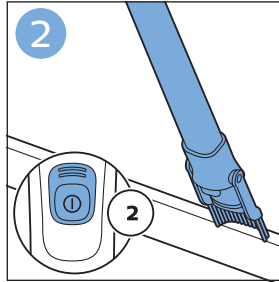

FC6729

A line drawing of the razor head assembly. Below it, a blue arrow points to the text "CP0178/01". To the right, a circular icon contains a blue figure reading a book and a white rectangular box with two warning symbols: a triangle with an exclamation mark and a circle with a crossed-out symbol.