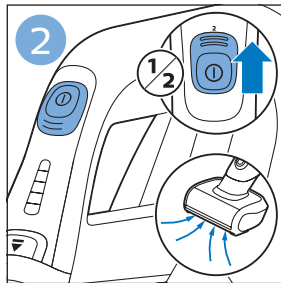

FC6729

A line drawing of the razor head assembly. Below it, a blue arrow points to the text "CP0178/01". To the right, a circular icon contains a blue figure reading a book and a white rectangular box with two warning symbols: a triangle with an exclamation mark and a circle with a crossed-out symbol.