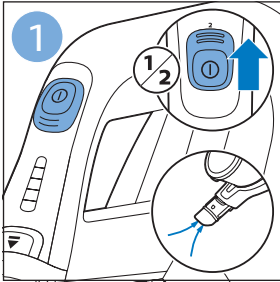

FC6729

A line drawing of the razor head assembly. Below it, a blue arrow points to the text "CP0178/01". To the right, a circular icon contains a blue figure reading a book and a white rectangular box with two warning symbols: a triangle with an exclamation mark and a circle with a crossed-out symbol.