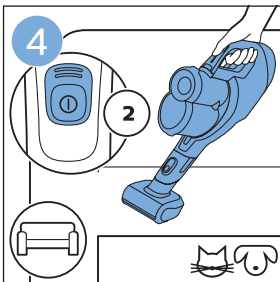

FC6729

A line drawing of the razor head assembly. Below it, a blue arrow points to the text "CP0178/01". To the right, a circular icon contains a blue figure reading a book and a white rectangular box with two warning symbols: a triangle with an exclamation mark and a circle with a crossed-out symbol.