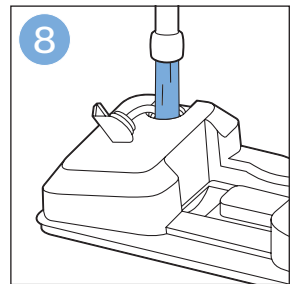

FC6729

A line drawing of the razor head assembly. Below it, a blue arrow points to the text "CP0178/01". To the right, a circular icon contains a blue figure reading a book and a white rectangular box with two warning symbols: a triangle with an exclamation mark and a circle with a crossed-out symbol.