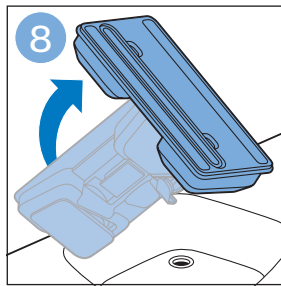

FC6729

A line drawing of the razor head assembly. Below it, a blue arrow points to the text "CP0178/01". To the right, a circular icon contains a blue figure reading a book and a white rectangular box with two warning symbols: a triangle with an exclamation mark and a circle with a crossed-out symbol.