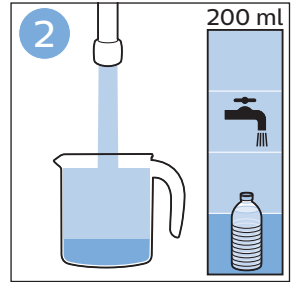

PHILIPS

SpeedPro
Aqua

FC6729, FC6728,
FC6719, FC6718

	3				12
	4				13
	4				14
	4				14
	5				15
	5				16
	6				17
 FC6729 FC6728	8				17
	9				18
	10			 FC6729	18
 FC6729	10				19
	11				19
	11				

FC6729
FC6728

FC6729

A line drawing of the razor head assembly. Below it, a blue arrow points to the text "CP0178/01". To the right, a circular icon contains a blue figure reading a book and a white rectangular box with two warning symbols: a triangle with an exclamation mark and a circle with a crossed-out symbol.