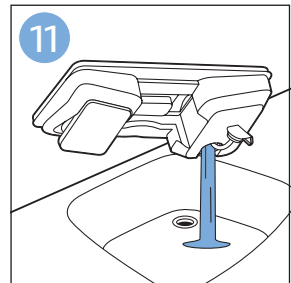

FC6729

A line drawing of the razor head assembly. Below it, a blue arrow points to the text "CP0178/01". To the right, a circular icon contains a blue figure reading a book and a white rectangular box with two warning symbols: a triangle with an exclamation mark and a circle with a crossed-out symbol.