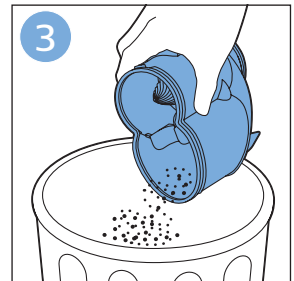

PHILIPS

SpeedPro
Aqua

FC6729, FC6728,
FC6719, FC6718

	3				12
	4				13
	4				14
	4				14
	5				15
	5				16
	6				17
 FC6729 FC6728	8				17
	9				18
	10			 FC6729	18
 FC6729	10				19
	11				19
	11				

FC6729
FC6728

FC6729

A line drawing of the razor head assembly. Below it, a blue arrow points to the text "CP0178/01". To the right, a circular icon contains a blue figure reading a book and a white rectangular box with two warning symbols: a triangle with an exclamation mark and a circle with a crossed-out symbol.