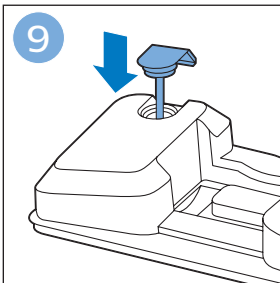

FC6729

A line drawing of the razor head assembly. Below it, a blue arrow points to the text "CP0178/01". To the right, a circular icon contains a blue figure reading a book and a white rectangular box with two warning symbols: a triangle with an exclamation mark and a circle with a crossed-out symbol.