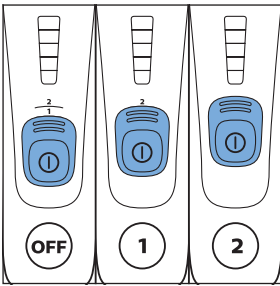

PHILIPS

SpeedPro
Aqua

FC6729, FC6728,
FC6719, FC6718

	3				12
	4				13
	4				14
	4				14
	5				15
	5				16
	6				17
 FC6729 FC6728	8				17
	9				18
	10			 FC6729	18
 FC6729	10				19
	11				19
	11				

FC6729
FC6728

FC6729

A line drawing of the razor head assembly. Below it, a blue arrow points to the text "CP0178/01". To the right, a circular icon contains a blue figure reading a book and a white rectangular box with two warning symbols: a triangle with an exclamation mark and a circle with a crossed-out symbol.