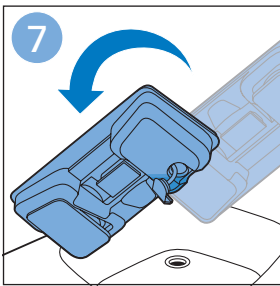

FC6729

A line drawing of the razor head assembly. Below it, a blue arrow points to the text "CP0178/01". To the right, a circular icon contains a blue figure reading a book and a white rectangular box with two warning symbols: a triangle with an exclamation mark and a circle with a crossed-out symbol.