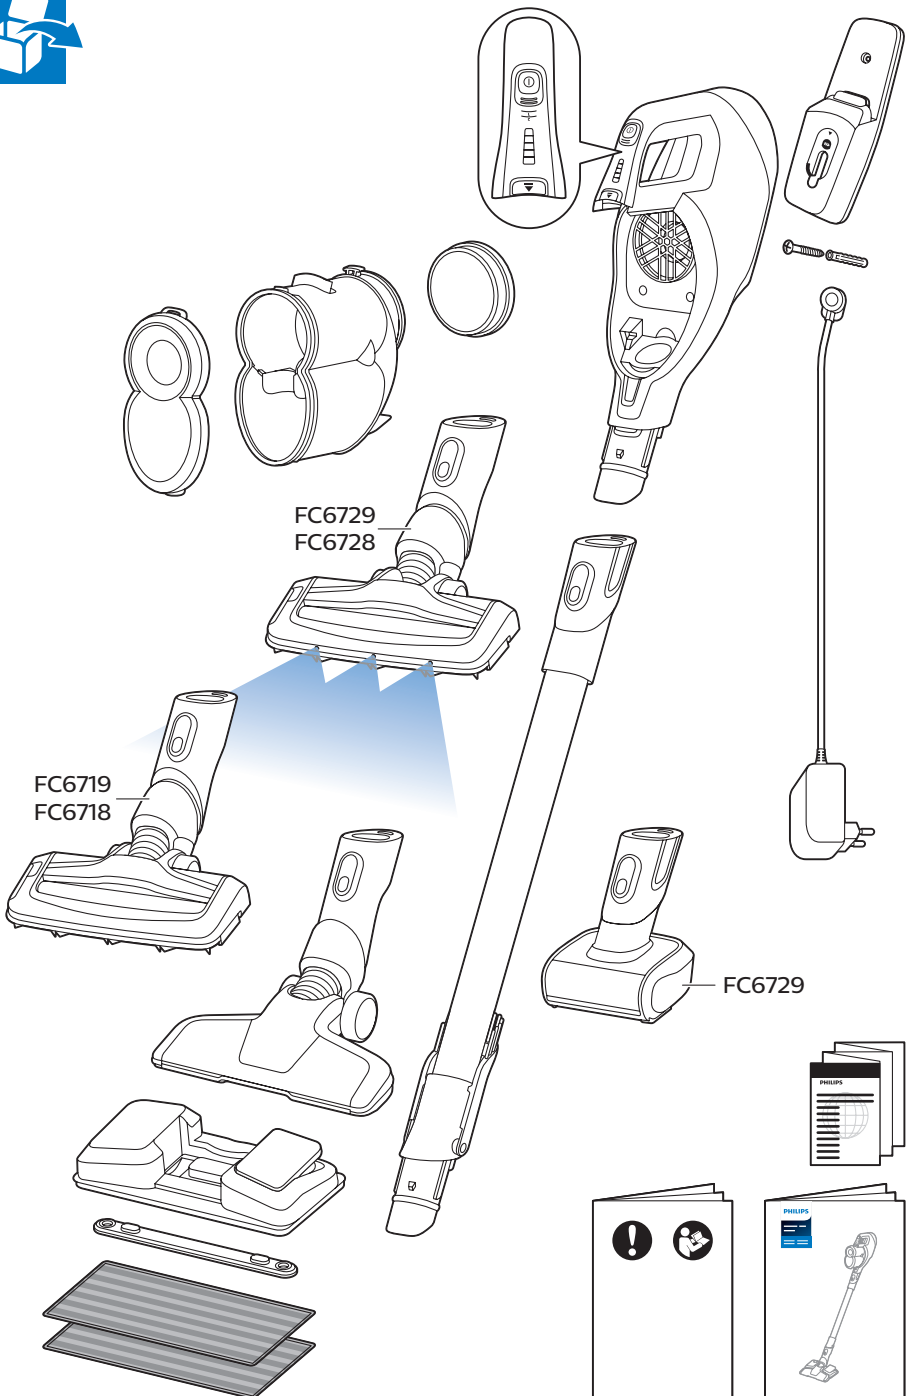

PHILIPS

SpeedPro
Aqua

FC6729, FC6728,
FC6719, FC6718

	3				12
	4				13
	4				14
	4				14
	5				15
	5				16
	6				17
 FC6729 FC6728	8				17
	9				18
	10			 FC6729	18
 FC6729	10				19
	11				19
	11				

FC6729
FC6728

FC6729

A line drawing of the razor head assembly. Below it, a blue arrow points to the text "CP0178/01". To the right, a circular icon contains a blue figure reading a book and a white rectangular box with two warning symbols: a triangle with an exclamation mark and a circle with a crossed-out symbol.