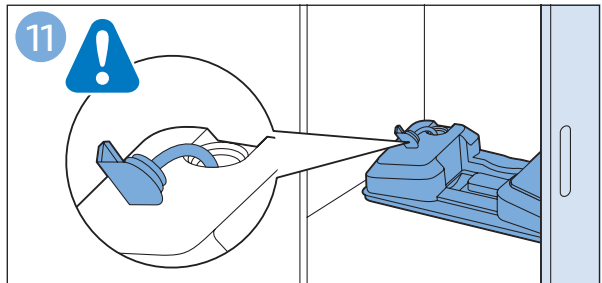

FC6729

A line drawing of the razor head assembly. Below it, a blue arrow points to the text "CP0178/01". To the right, a circular icon contains a blue figure reading a book and a white rectangular box with two warning symbols: a triangle with an exclamation mark and a circle with a crossed-out symbol.