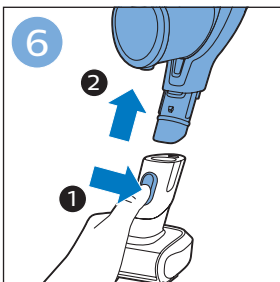

FC6729

A line drawing of the razor head assembly. Below it, a blue arrow points to the text "CP0178/01". To the right, a circular icon contains a blue figure reading a book and a white rectangular box with two warning symbols: a triangle with an exclamation mark and a circle with a crossed-out symbol.