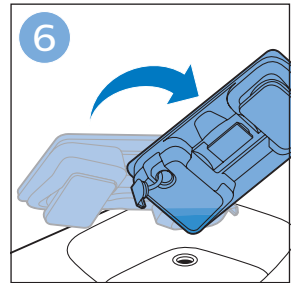

FC6729

A line drawing of the razor head assembly. Below it, a blue arrow points to the text "CP0178/01". To the right, a circular icon contains a blue figure reading a book and a white rectangular box with two warning symbols: a triangle with an exclamation mark and a circle with a crossed-out symbol.