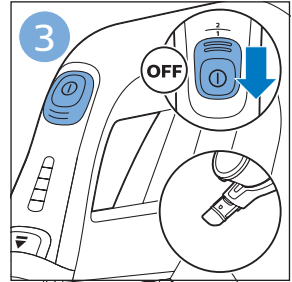

FC6729

A line drawing of the razor head assembly. Below it, a blue arrow points to the text "CP0178/01". To the right, a circular icon contains a blue figure reading a book and a white rectangular box with two warning symbols: a triangle with an exclamation mark and a circle with a crossed-out symbol.