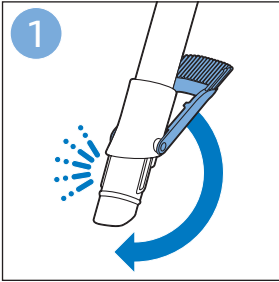

FC6729

A line drawing of the razor head assembly. Below it, a blue arrow points to the text "CP0178/01". To the right, a circular icon contains a blue figure reading a book and a white rectangular box with two warning symbols: a triangle with an exclamation mark and a circle with a crossed-out symbol.