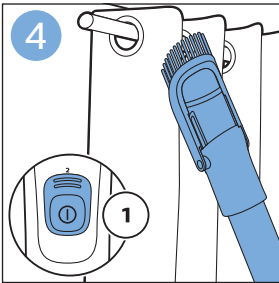

FC6729

A line drawing of the razor head assembly. Below it, a blue arrow points to the text "CP0178/01". To the right, a circular icon contains a blue figure reading a book and a white rectangular box with two warning symbols: a triangle with an exclamation mark and a circle with a crossed-out symbol.