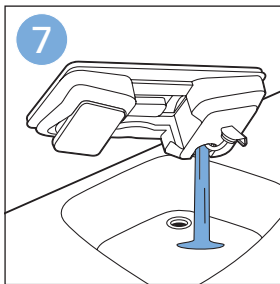

FC6729

A line drawing of the razor head assembly. Below it, a blue arrow points to the text "CP0178/01". To the right, a circular icon contains a blue figure reading a book and a white rectangular box with two warning symbols: a triangle with an exclamation mark and a circle with a crossed-out symbol.