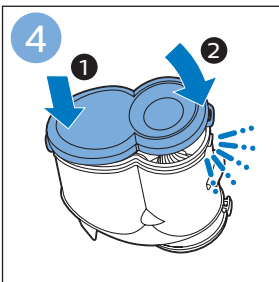

PHILIPS

SpeedPro
Aqua

FC6729, FC6728,
FC6719, FC6718

	3				12
	4				13
	4				14
	4				14
	5				15
	5				16
	6				17
 FC6729 FC6728	8				17
	9				18
	10			 FC6729	18
 FC6729	10				19
	11				19
	11				

FC6729
FC6728

FC6729

A line drawing of the razor head assembly. Below it, a blue arrow points to the text "CP0178/01". To the right, a circular icon contains a blue figure reading a book and a white rectangular box with two warning symbols: a triangle with an exclamation mark and a circle with a crossed-out symbol.