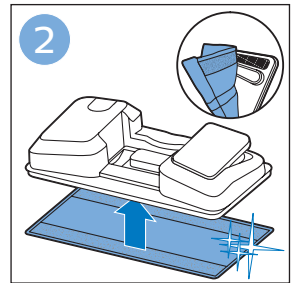

FC6729

A line drawing of the razor head assembly. Below it, a blue arrow points to the text "CP0178/01". To the right, a circular icon contains a blue figure reading a book and a white rectangular box with two warning symbols: a triangle with an exclamation mark and a circle with a crossed-out symbol.