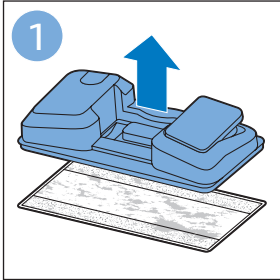

PHILIPS

SpeedPro
Aqua

FC6729, FC6728,
FC6719, FC6718

	3				12
	4				13
	4				14
	4				14
	5				15
	5				16
	6				17
 FC6729 FC6728	8				17
	9				18
	10			 FC6729	18
 FC6729	10				19
	11				19
	11				

FC6729
FC6728

FC6729

A line drawing of the razor head assembly. Below it, a blue arrow points to the text "CP0178/01". To the right, a circular icon contains a blue figure reading a book and a white rectangular box with two warning symbols: a triangle with an exclamation mark and a circle with a crossed-out symbol.