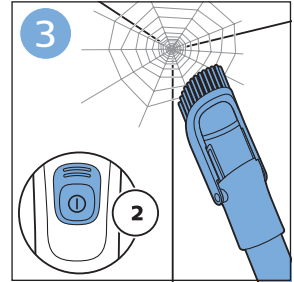

PHILIPS

SpeedPro
Aqua

FC6729, FC6728,
FC6719, FC6718

	3				12
	4				13
	4				14
	4				14
	5				15
	5				16
	6				17
 FC6729 FC6728	8				17
	9				18
	10			 FC6729	18
 FC6729	10				19
	11				19
	11				

FC6729
FC6728

FC6729

A line drawing of the razor head assembly. Below it, a blue arrow points to the text "CP0178/01". To the right, a circular icon contains a blue figure reading a book and a white rectangular box with two warning symbols: a triangle with an exclamation mark and a circle with a crossed-out symbol.