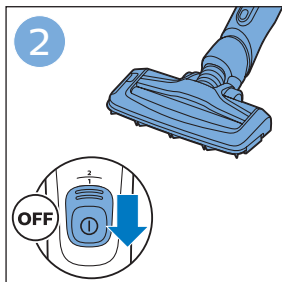

FC6729

A line drawing of the razor head assembly. Below it, a blue arrow points to the text "CP0178/01". To the right, a circular icon contains a blue figure reading a book and a white rectangular box with two warning symbols: a triangle with an exclamation mark and a circle with a crossed-out symbol.