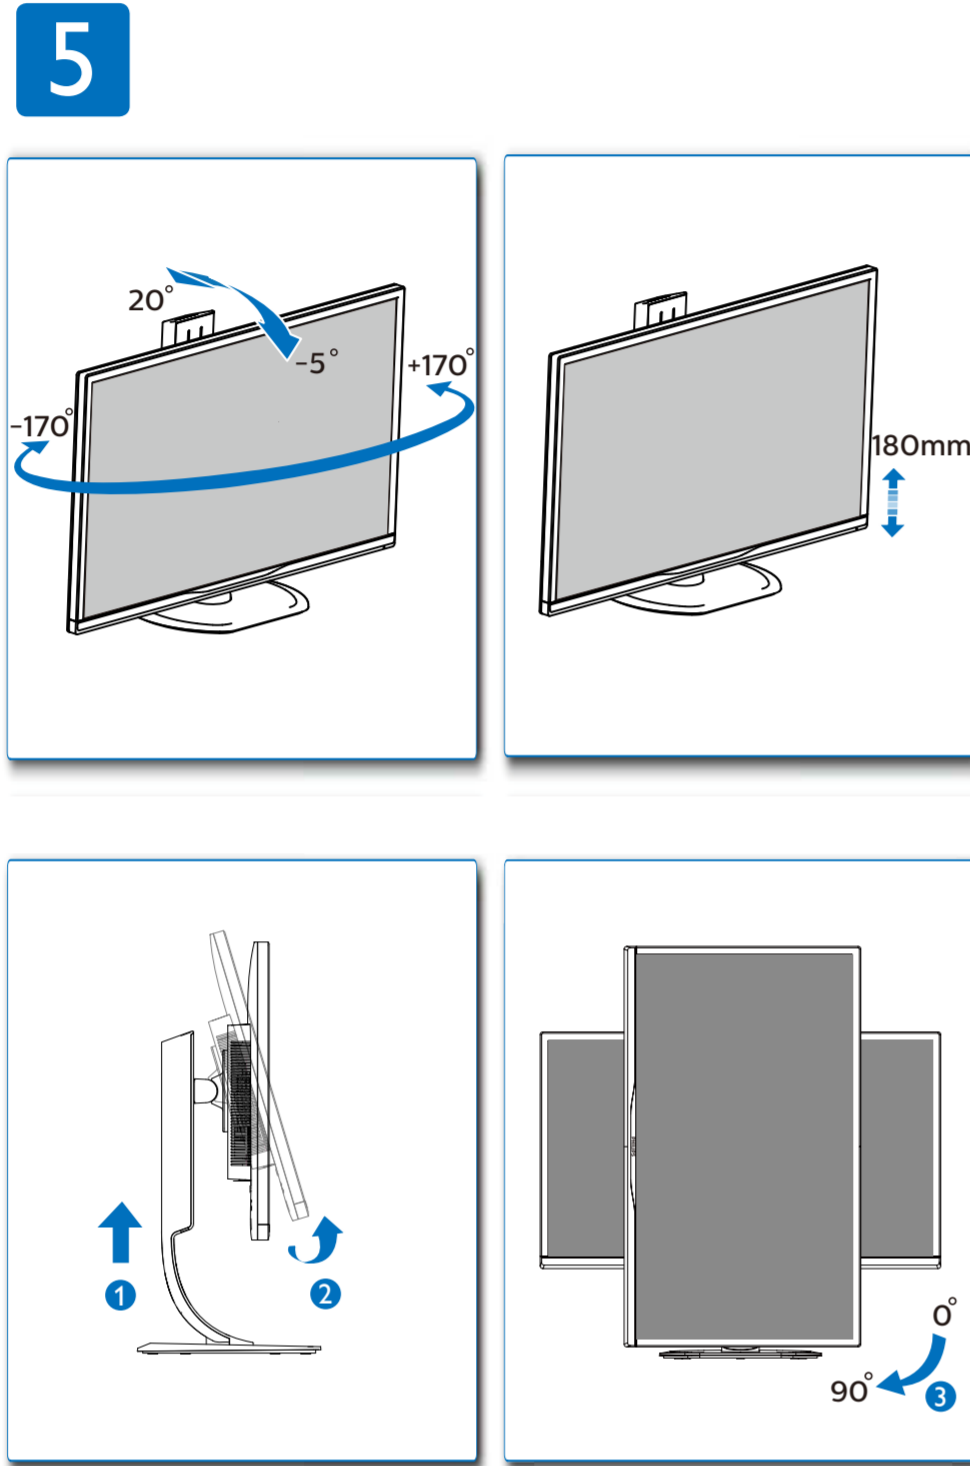

<b>GRAPHIC DEVELOPMENT</b> MMD	
Product name	328P6VJEB-QSG
Project no.	
Finishing	Folded sheet
Scale	1:1
Size Spreads	594 (W) x 210 (H) mm
Size	148.5 (W) x 210 (H) mm
Operator(s)	
Date amended	Oct. 28, 2014
VERSION No.	13
<b>APPROVAL</b>	
QC Lithographer	
Product Manager	
Date Check	
<b>ARTWORK DOCUMENT</b>	
Paper	80gsm White, woodfree coated
Numbers of colours	2C+2C
Pantone 300c	Black
Spotcolor	
<b>Aftertreatment</b>	
<input type="checkbox"/> Cropping	
<input type="checkbox"/> Coating	
<input type="checkbox"/> Varnishing	
<input type="checkbox"/> Embossing	
<input type="checkbox"/> Cutterguide	
<input type="checkbox"/> Die-cut	
<input type="checkbox"/> Binding	
<input type="checkbox"/> Glue	