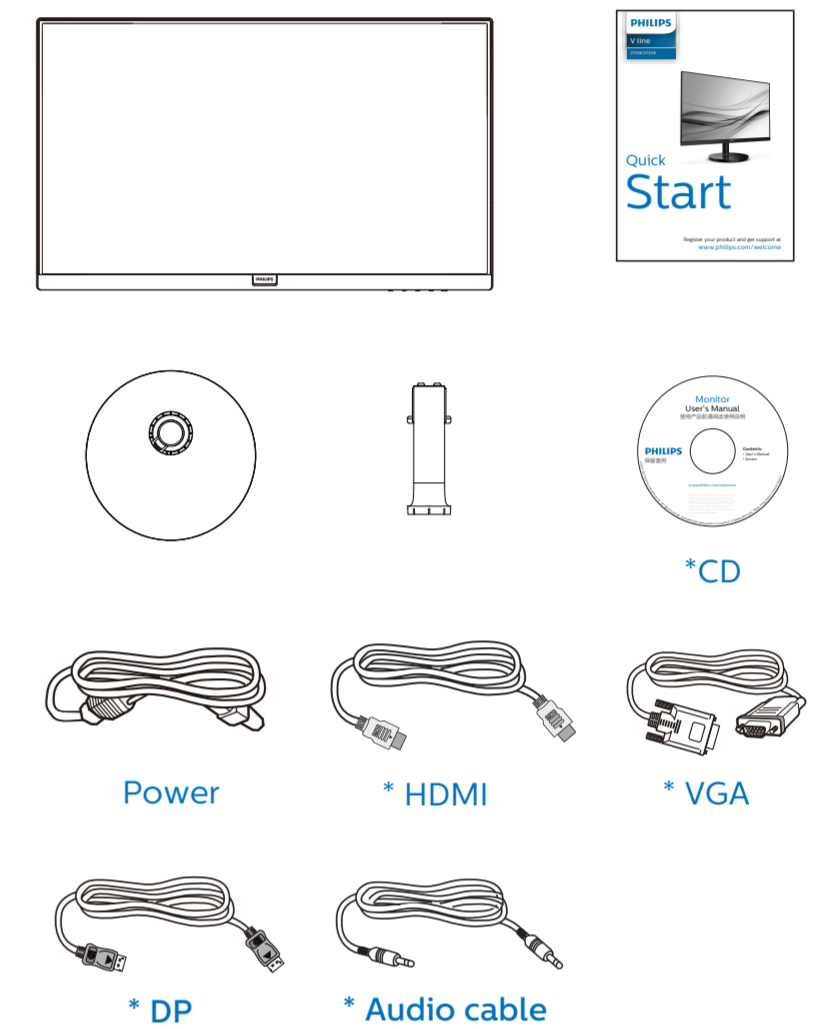

HDMI
HDMI trademark and related patents on technologies belong to their respective owners.

Printed in China

H41G78S281320A

Specifications are subject to change without notice.
www.philips.com

PHILIPS

V line

271V8/272V8

Quick
Start

Register your product and get support at
www.philips.com/welcome

*Different according to region
Display design may differ from that illustrated

1

2

271V8

272V8A