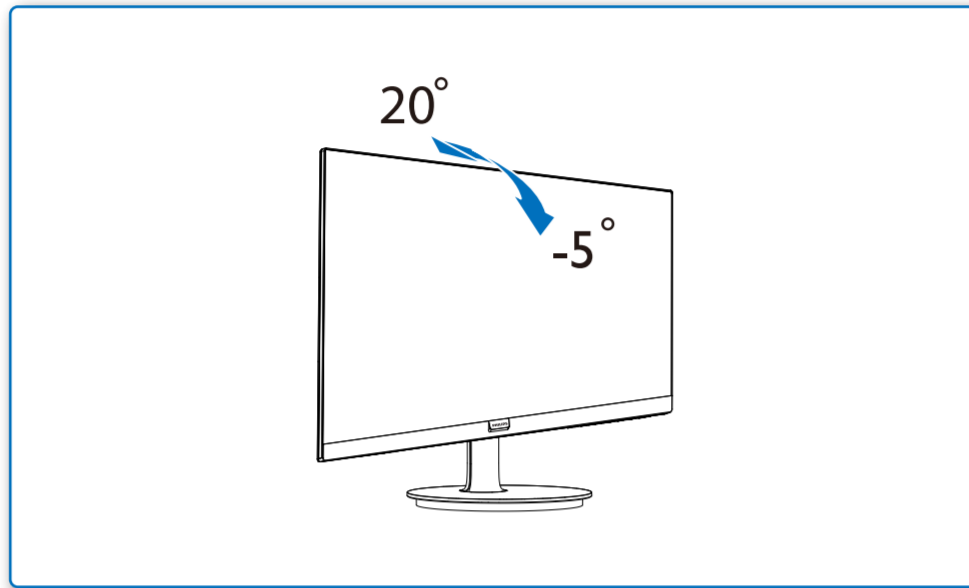

GRAPHIC DEVELOPMENT MMD	
Product name	QSG
Project no.	QSG
Finishing	Folded sheet
Scale	1:1
Size Spreads	594 (W) x 210 (H) mm
Size	148.5 (W) x 210 (H) mm
Operator(s)	
Date amended	2019
VERSION No.	1
APPROVAL	
QC Lithographer	
Product Manager	
Date Check	
ARTWORK DOCUMENT	
Paper	80gsm White, woodfree coated
Numbers of colours	2Cx2C
Pantone 300C	Black
Spotcolor	
Aftertreatment	
☐ Cropping	
☐ Coating	
☐ Varnishing	
☐ Embossing	
☐ Cutterguide	
☐ Die-cut	
☐ Binding	
☐ Glue	

4