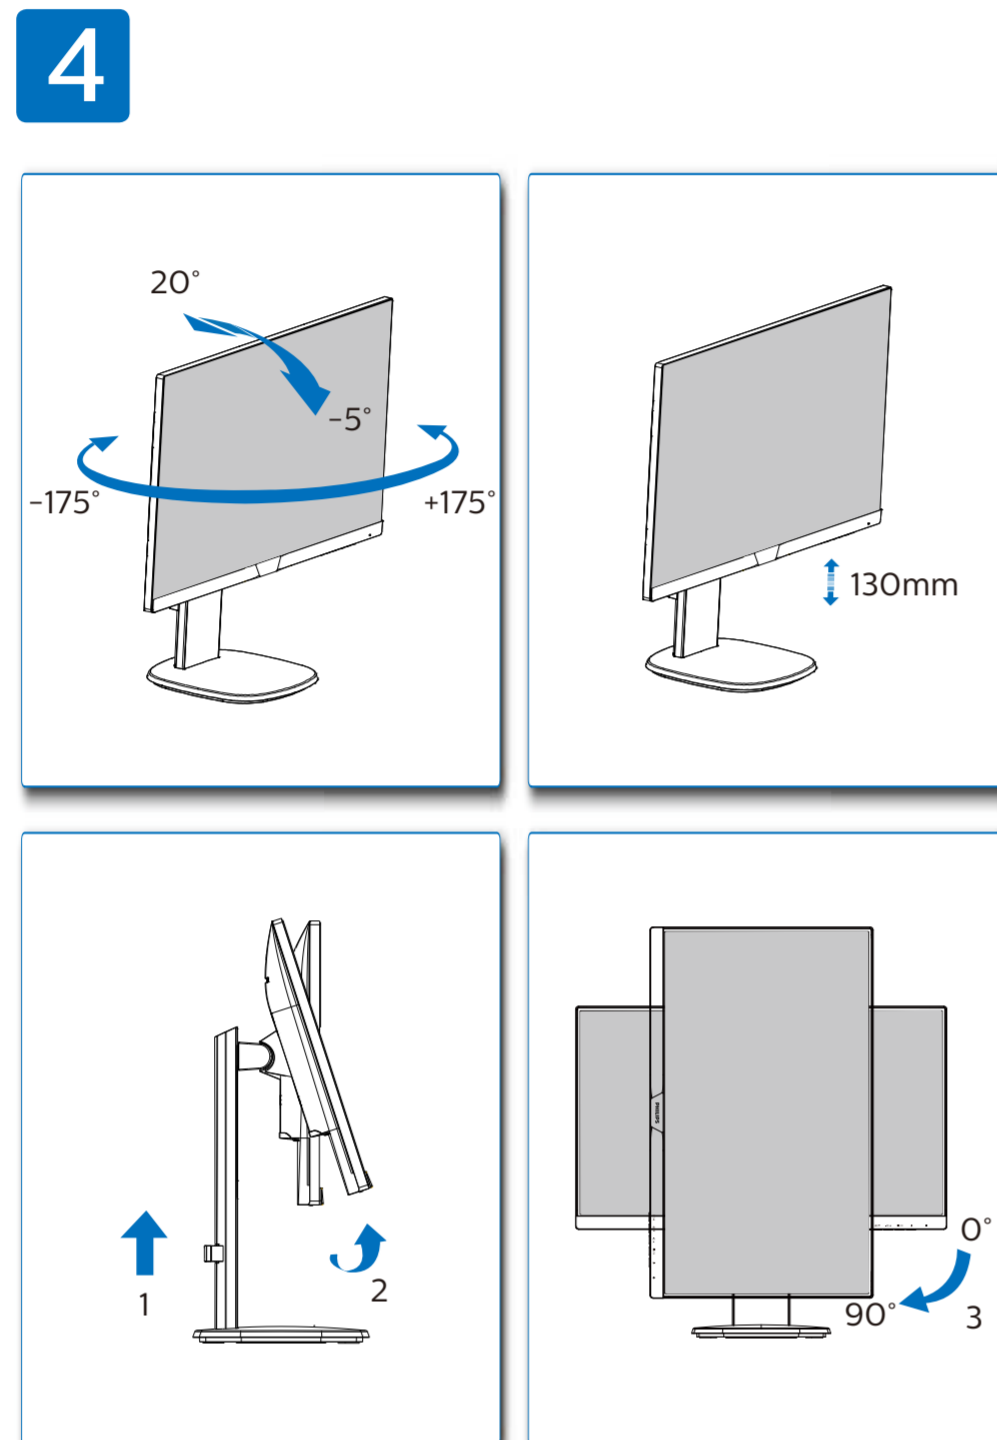

GRAPHIC DEVELOPMENT MMD	
Product name	
Project name	
Project no.	
Finishing	Folded sheet
Scale	1:1
Size Spreads	594 (W) x 210 (H) mm
Size	148.5 (W) x 210 (H) mm
Operator(s)	
Date amended	May. 18, 2016
VERSION No.	
APPROVAL	
QC Lithographer	
Product Manager	
Date Check	
ARTWORK DOCUMENT	
Paper	80gsm White, woodfree coated
Numbers of colours	2C+2C
Pantone 300c	Black
Spotcolor	
Aftertreatment	
<input type="checkbox"/> Cropping	
<input type="checkbox"/> Coating	
<input type="checkbox"/> Varnishing	
<input type="checkbox"/> Embossing	
<input type="checkbox"/> Cutterguide	
<input type="checkbox"/> Die-cut	
<input type="checkbox"/> Binding	
<input type="checkbox"/> Glue	