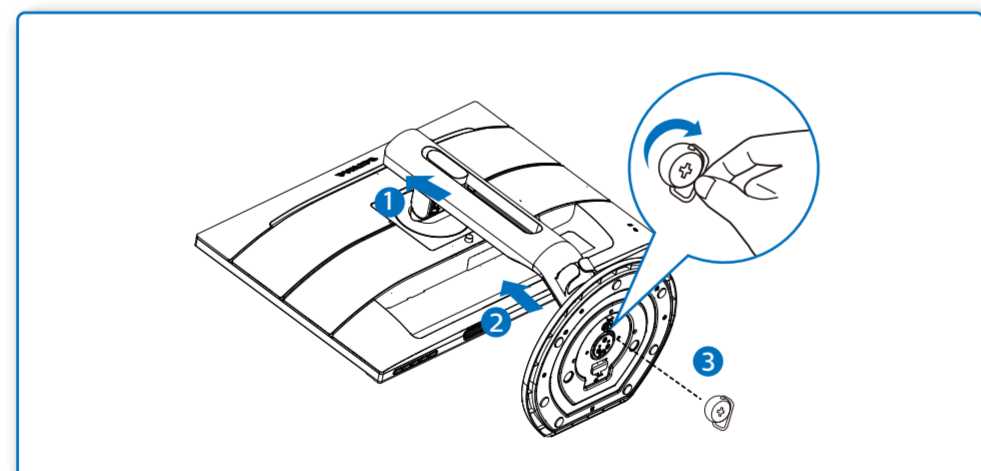

*Different according to region
Display design may differ from that illustrated

1