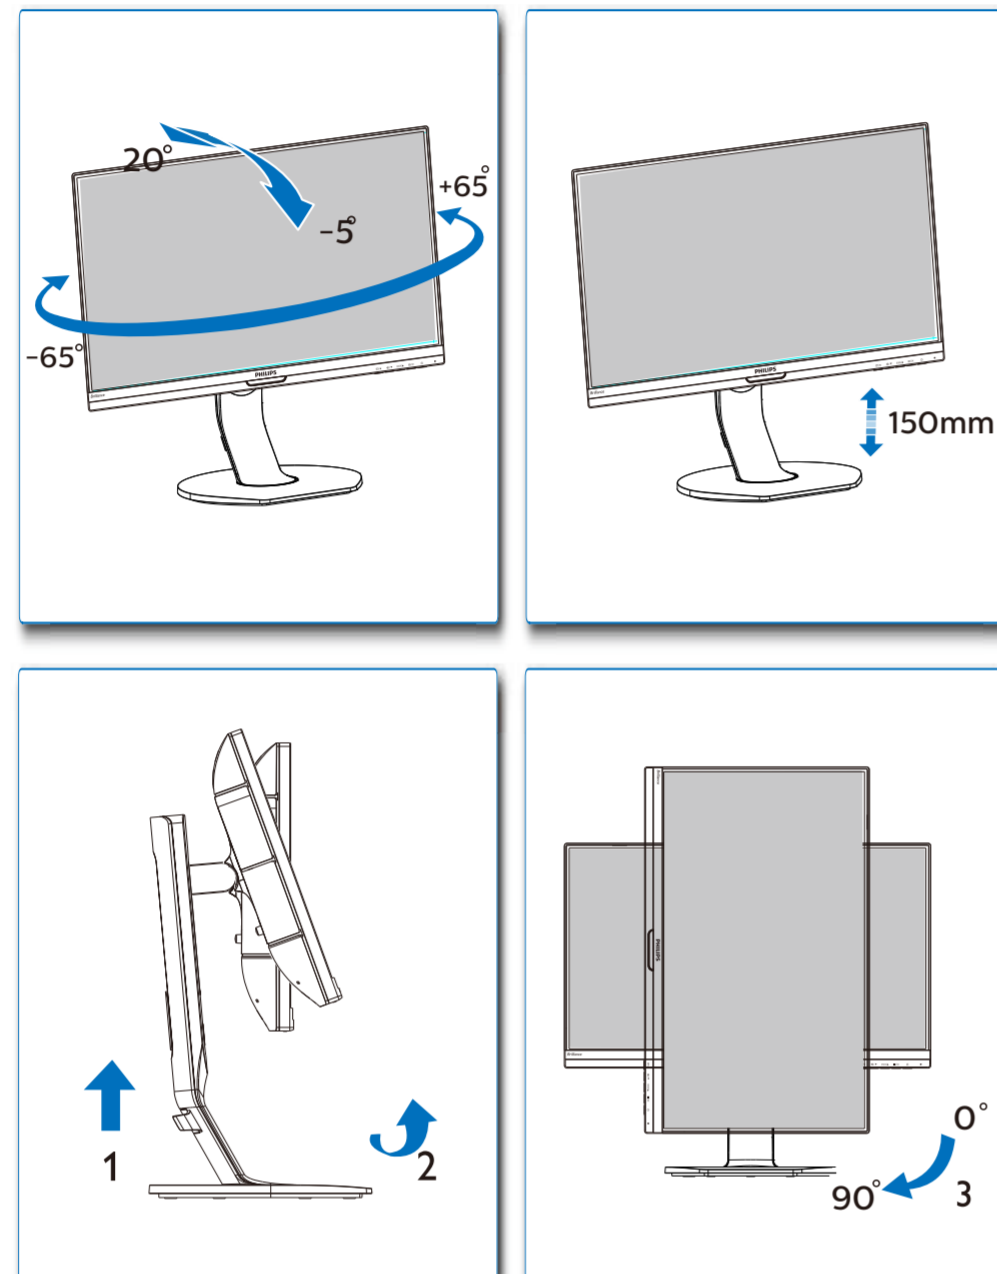

GRAPHIC DEVELOPMENT MMD	
Product name	241B7QU-QSG
Project no.	
Finishing	Folded sheet
Scale	1:1
Size Spreads	594 (W) x 210 (H) mm
Size	148.5 (W) x 210 (H) mm
Operator(s)	
Date amended	Jan. 25, 2016
VERSION No.	13
APPROVAL	
QC Lithographer	
Product Manager	
Date Check	
ARTWORK DOCUMENT	
Paper	80gsm White, woodfree coated
Numbers of colours	2C+2C
Pantone 300c	Black
Spotcolor	
Aftertreatment	
☐ Cropping	
☐ Coating	
☐ Varnishing	
☐ Embossing	
☐ Cutterguide	
☐ Die-cut	
☐ Binding	
☐ Glue	

4