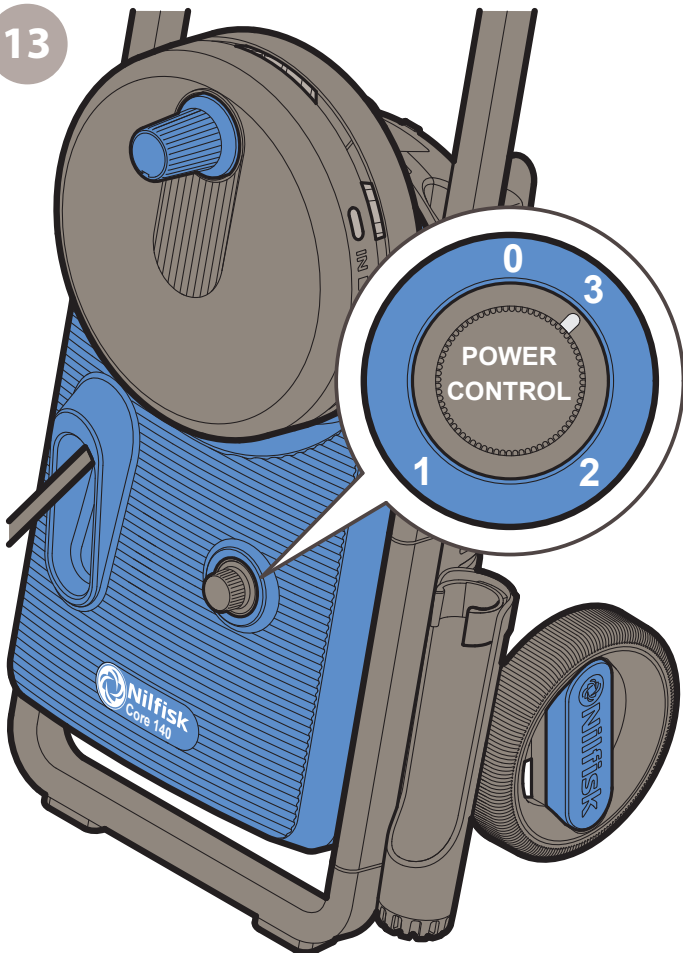

B

11

12

GENTLE NOZZLE

ROUGH NOZZLE

PATIO CLEANER

13

14