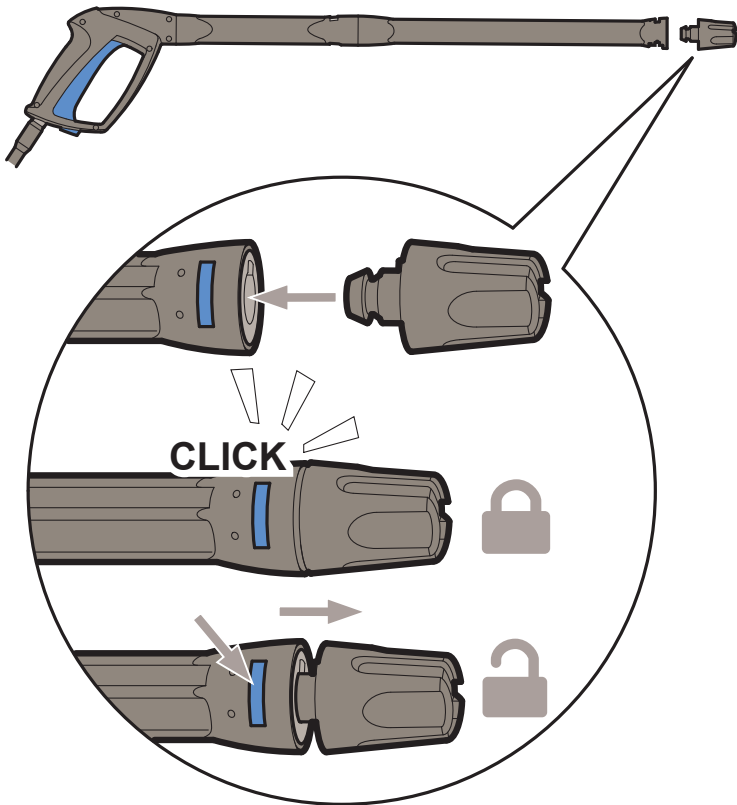

9

10

B

11

12

GENTLE NOZZLE

ROUGH NOZZLE

PATIO CLEANER