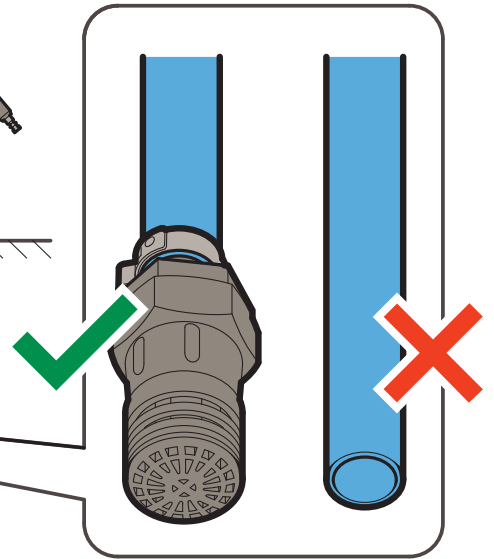

GENTLE NOZZLE

ROUGH NOZZLE

PATIO CLEANER

13

14

C

1

2