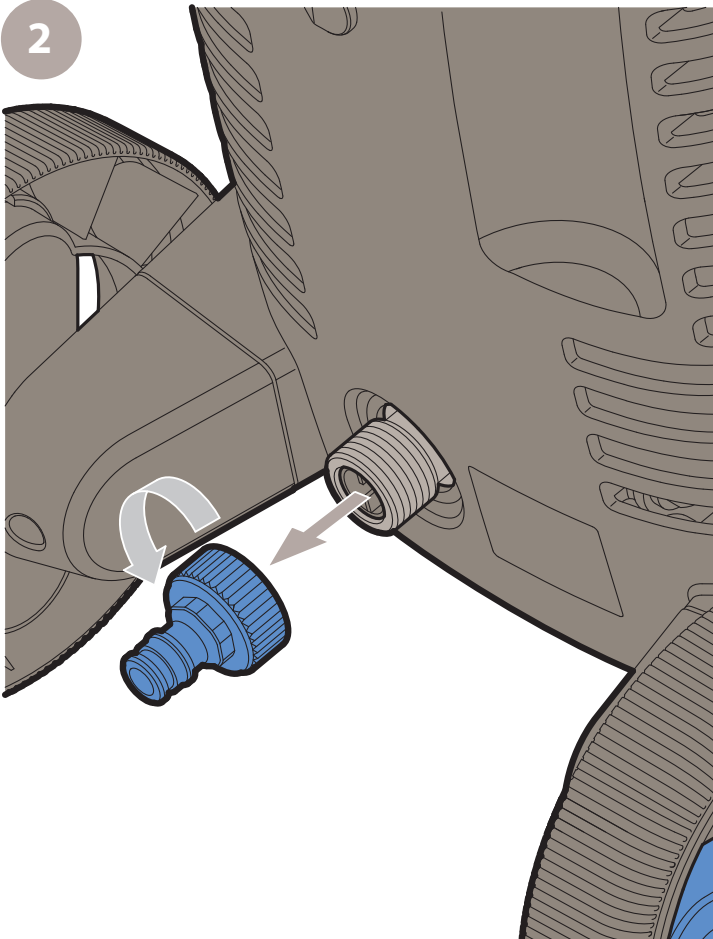

GENTLE NOZZLE

ROUGH NOZZLE

PATIO CLEANER

13

14

C

1

2