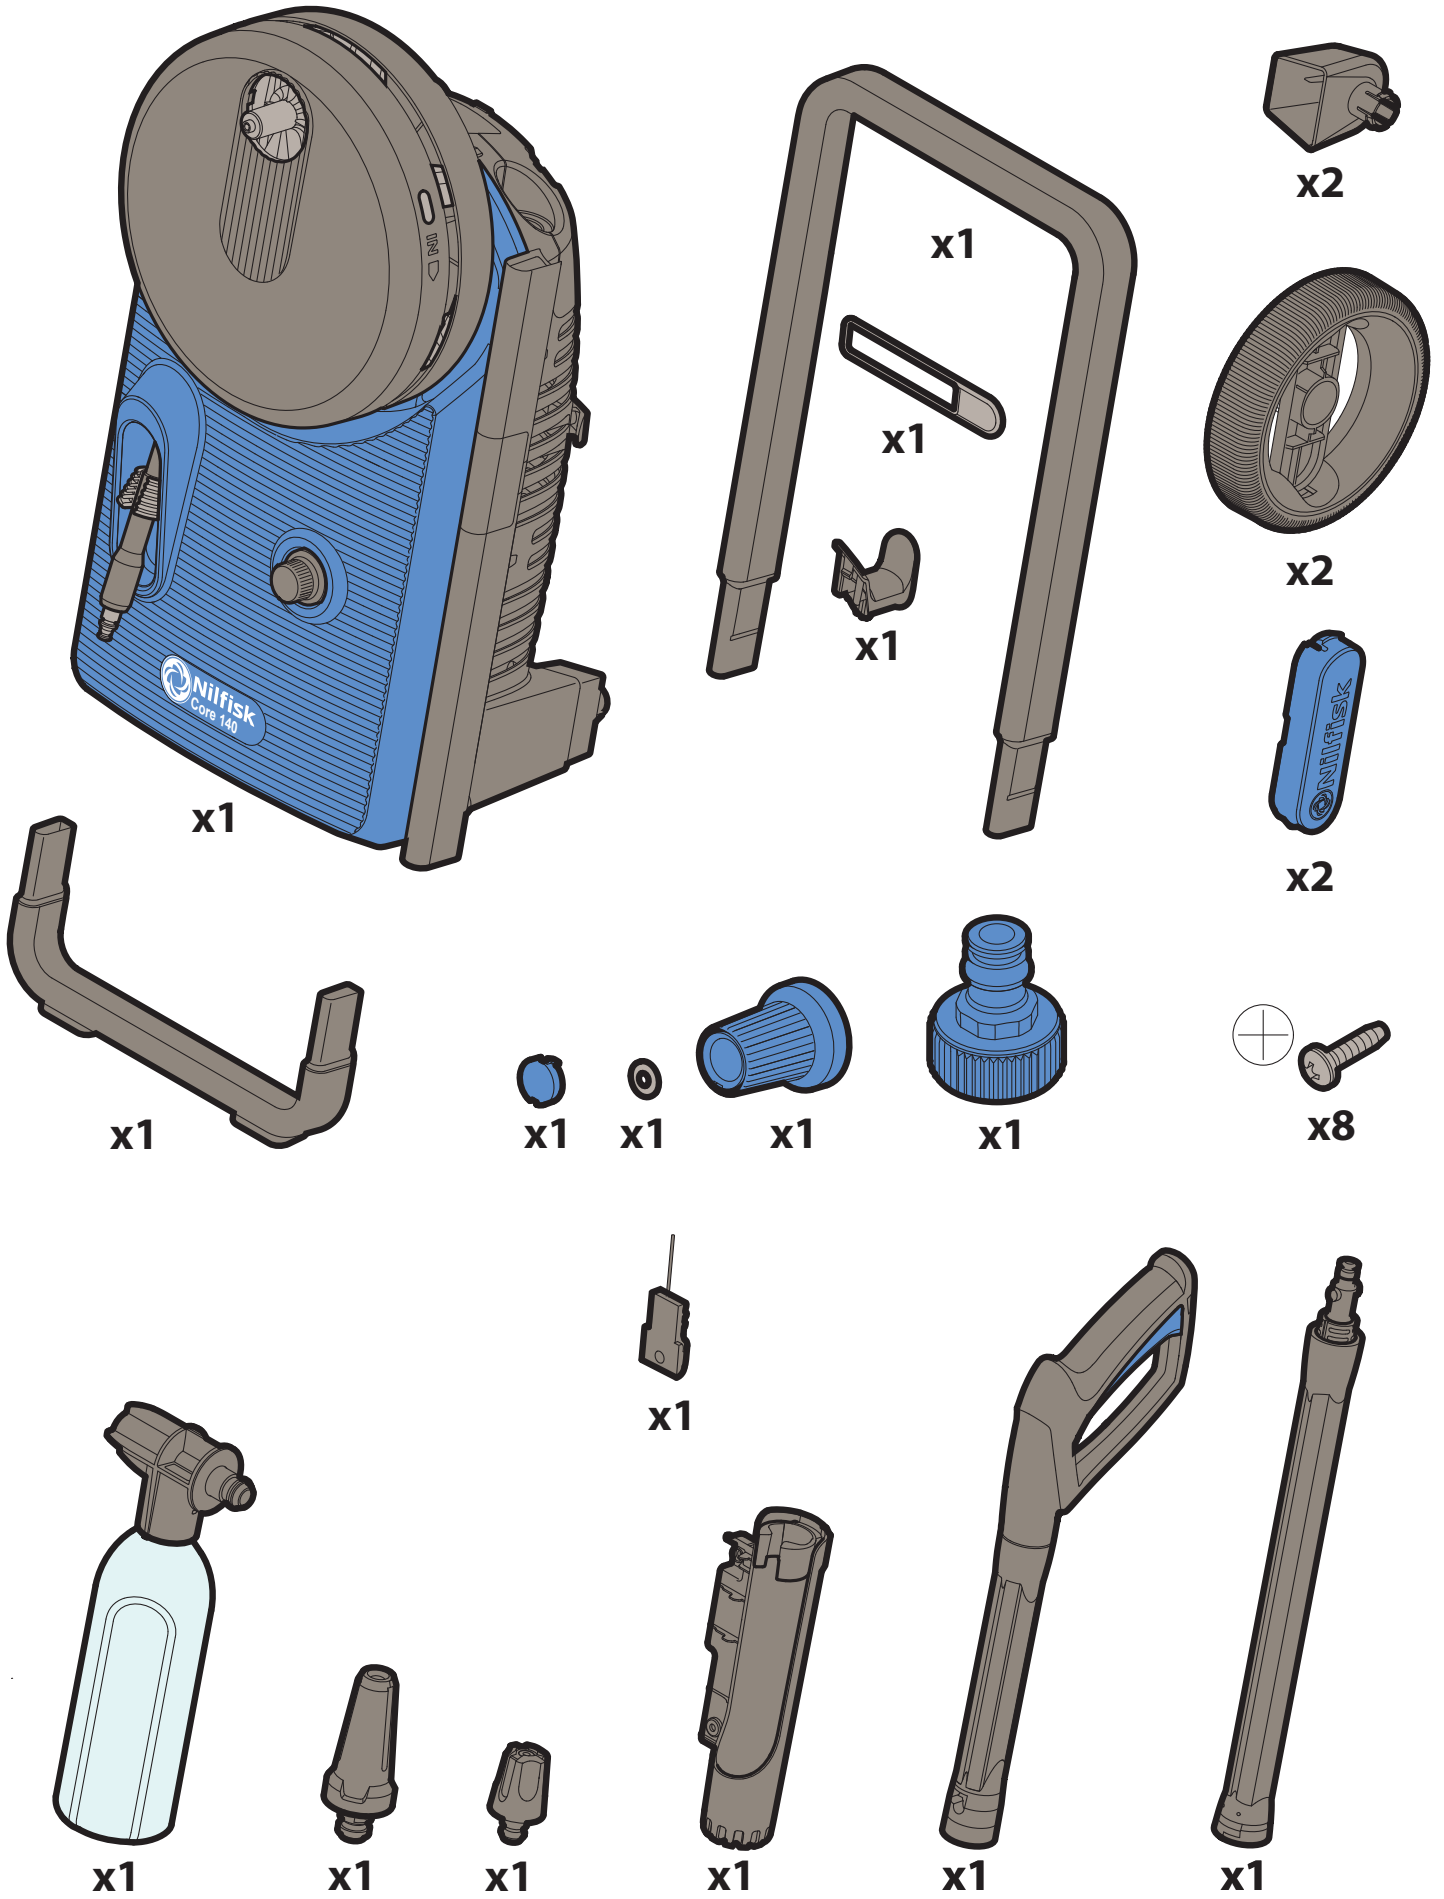

A

Core 140 Powercontrol