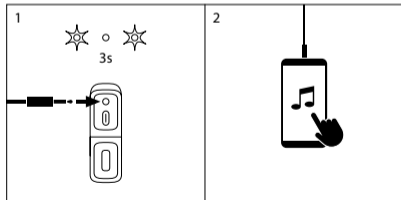

CONTROL BUTTONS

- 1 Volume -
⏮
- 2 ON/OFF
Play / Pause
- 3 Volume +
⏭
- 4 TWS
Pair / Unpair
- 5 Jack 3.5mm AUX input
- 6 USB-C charging port

AUX IN

BLUETOOTH MODE

HOW TO CHARGE?

TWS

1			2	
1	  3s			  3s
2	 			 
3				
4	 "Beep"			 "Beep"