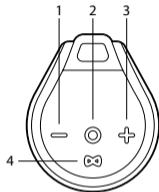

CONTROL BUTTONS

- 1 Volume -
⏮
- 2 ON/OFF
Play / Pause
- 3 Volume +
⏭
- 4 TWS
Pair / Unpair
- 5 Jack 3.5mm AUX input
- 6 USB-C charging port

AUX IN

BLUETOOTH MODE

HOW TO CHARGE?

TWS

1			2	
1	  3s			  3s
2	 			 
3				
4	 "Beep"			 "Beep"