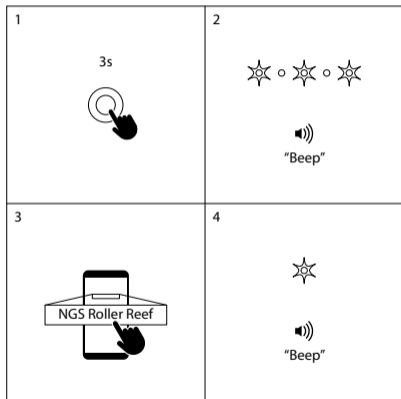

CONTROL BUTTONS

- 1 Volume -
⏮
- 2 ON/OFF
Play / Pause
- 3 Volume +
⏭
- 4 TWS
Pair / Unpair
- 5 Jack 3.5mm AUX input
- 6 USB-C charging port

AUX IN

BLUETOOTH MODE

HOW TO CHARGE?

TWS

1			2	
1	  3s			  3s
2	 			 
3				
4	 "Beep"			 "Beep"