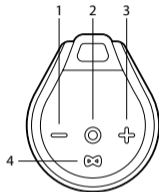

BOUTONS DE COMMANDE