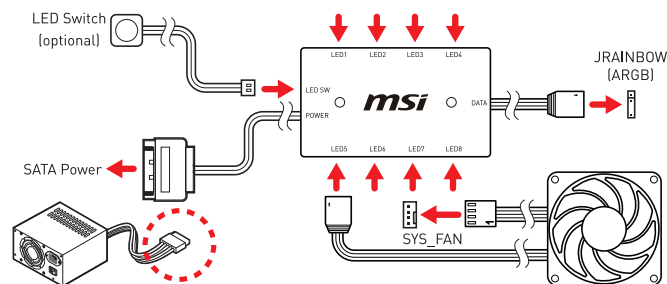

HDD Installation / 硬碟安裝方式

Extractable Radiator Bracket / 水冷滑軌設計

(MPG SEKIRA 500X / 500G Only)

- 1. Power ON/OFF / 電源開關
- 2. LED Control / LED控制鍵
- 3. MIC / 音訊輸入
- 4. Audio / 音訊輸出
- 5. USB3.0
- 6. USB2.0 (Only SEKARI 500P)
- 7. Type-C

*Keep pressing the LED button for three seconds, and then users can control the lighting effects via syncing with the motherboard by MSI mystic light app.

長按三秒前置面板上的LED按鍵·即可透過MSI mystic light 調整多種炫光模式

(MPG SEKIRA 500X only)

Vertical Graphics Card Holder / 直立顯示卡支架

1 to 8 ARGB HUB Connection / 控制盒連結說明

(MPG SEKIRA 500X Only)

Specifications are subject to change without notice.
規格若有變更·恕不另行通知