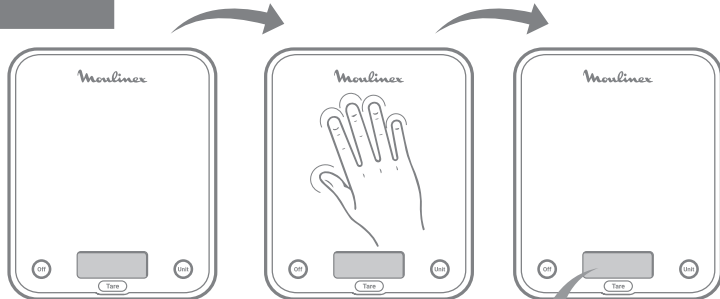

ON

To START
PRESS 2 sec

OFF

Autostop
3 min

Press 2"

Tare

Unit