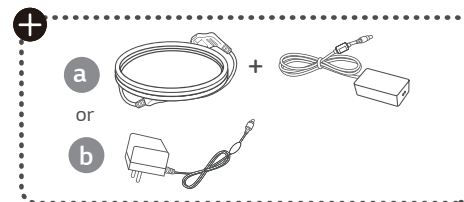

www.lg.com

LED LCD COMPUTER Monitor (LED COMPUTER Monitor)

27UP550	32UP550
27UP550N	32UP550N

It is recommended that use the supplied components.

 Depending on country

You can download manuals from the LGE website.

OWNER'S MANUAL AND REGULATORY INFO. are available at <https://www.lg.com/au/support/manuals>.

PLEASE READ SAFETY INFORMATION BEFORE INSTALLATION AND USE. SCAN QR CODE TO ACCESS

* M B M 6 7 4 8 7 5 6 5 *