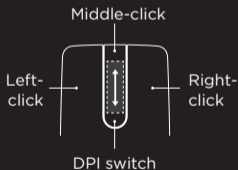

ThinkPad X1 Presenter Mouse

Virtual laser pointer | APP
Magnifier | required

Virtual laser pointer

Magnifier

Press and hold to activate.
Double-press to switch.

https://support.lenovo.com/accessories/x1_presenter