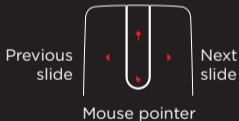

ThinkPad X1 Presenter Mouse

Virtual laser pointer | APP
Magnifier | required

Virtual laser pointer

Magnifier

Press and hold to activate.
Double-press to switch.

https://support.lenovo.com/accessories/x1_presenter