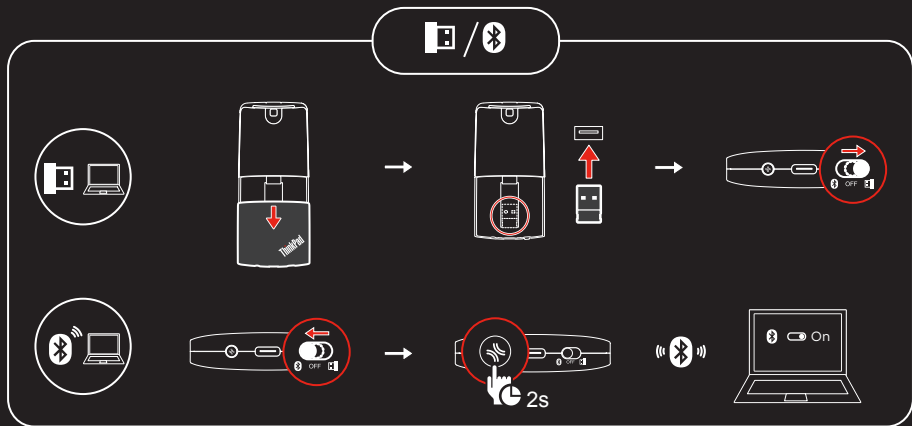

ThinkPad X1 Presenter Mouse

Virtual laser pointer | APP
Magnifier | required

Virtual laser pointer

Magnifier

Press and hold to activate.
Double-press to switch.

https://support.lenovo.com/accessories/x1_presenter