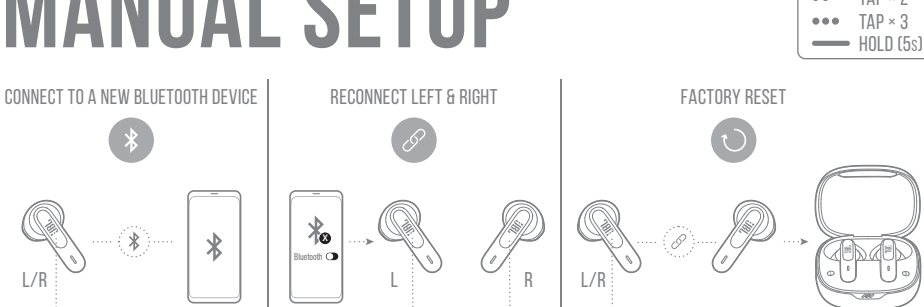

QUICK START GUIDE

WAVE300 TWS

WHAT'S IN THE BOX

HOW TO WEAR

FIRST TIME USE

POWER ON & CONNECT

DUAL CONNECT

CONTROLS

POWER OFF

MANUAL SETUP

CHARGING

LED BEHAVIORS

TECH SPEC

Model: WAVE300TWS
Driver size: 12 mm / 0.47" Dynamic Driver
Power supply: 5V --- 1A
Earbud: 3.85 g per pc (7.7 g combined) / 0.009 lbs per pc (0.017 lbs combined)
Charging case: 36 g / 0.079 lbs
Earbud battery type: Lithium-ion polymer (40 mAh / 3.85 V)
Charging case battery type: Lithium-ion polymer (500 mAh / 3.8 V)
Charging time: < 2 hrs from empty
Music playtime with BT on: up to 6 hrs
Frequency response: 20 Hz - 20 kHz
Impedance: 32 ohm
Sensitivity: 105 dB SPL @ 1 kHz
Maximum SPL: 95 dB
Microphone sensitivity: -38 ± 2 dBV / Pa @ 1 kHz
Bluetooth version: 5.2
Bluetooth profile version: A2DP V1.3 AVRCP V1.6 HFP V1.7
Bluetooth transmitter frequency range: 2.4 GHz - 2.4835 GHz
Bluetooth transmitter power: < 12 dBm
Bluetooth transmitter modulation: GFSK, π/4-DQPSK, 8-DPSK
Maximum operation temperature: 45 °C