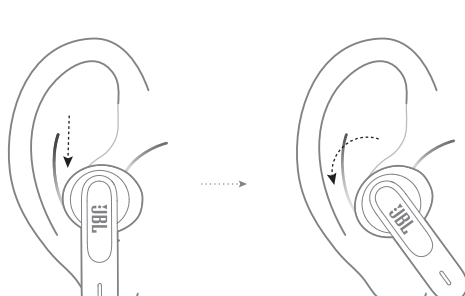

QUICK START GUIDE

WAVE300 TWS

WHAT'S IN THE BOX

HOW TO WEAR

FIRST TIME USE

POWER ON & CONNECT

DUAL CONNECT

CONTROLS

POWER OFF

MANUAL SETUP

CHARGING

LED BEHAVIORS

TECH SPEC

Model: WAVE300TWS
Driver size: 12 mm / 0.47" Dynamic Driver
Power supply: 5V --- 1A
Earbud: 3.85 g per pc (7.7 g combined) / 0.009 lbs per pc (0.017 lbs combined)
Charging case: 36 g / 0.079 lbs
Earbud battery type: Lithium-ion polymer (40 mAh / 3.85 V)
Charging case battery type: Lithium-ion polymer (500 mAh / 3.8 V)
Charging time: < 2 hrs from empty
Music playtime with BT on: up to 6 hrs
Frequency response: 20 Hz - 20 kHz
Impedance: 32 ohm
Sensitivity: 105 dB SPL @ 1 kHz
Maximum SPL: 95 dB
Microphone sensitivity: -38 ± 2 dBV / Pa @ 1 kHz
Bluetooth version: 5.2
Bluetooth profile version: A2DP V1.3 AVRCP V1.6 HFP V1.7
Bluetooth transmitter frequency range: 2.4 GHz - 2.4835 GHz
Bluetooth transmitter power: < 12 dBm
Bluetooth transmitter modulation: GFSK, π/4-DQPSK, 8-DPSK
Maximum operation temperature: 45 °C