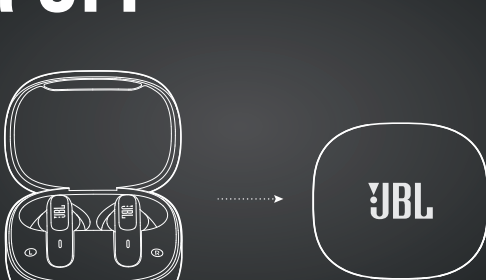

QUICK START GUIDE

WAVE300 TWS

WHAT'S IN THE BOX

HOW TO WEAR

FIRST TIME USE

POWER ON & CONNECT

DUAL CONNECT

CONTROLS

POWER OFF

MANUAL SETUP

CHARGING

LED BEHAVIORS

TECH SPEC

Model: WAVE300TWS
Driver size: 12 mm / 0.47" Dynamic Driver
Power supply: 5V --- 1A
Earbud: 3.85 g per pc (7.7 g combined) / 0.009 lbs per pc (0.017 lbs combined)
Charging case: 36 g / 0.079 lbs
Earbud battery type: Lithium-ion polymer (40 mAh / 3.85 V)
Charging case battery type: Lithium-ion polymer (500 mAh / 3.8 V)
Charging time: < 2 hrs from empty
Music playtime with BT on: up to 6 hrs
Frequency response: 20 Hz - 20 kHz
Impedance: 32 ohm
Sensitivity: 105 dB SPL @ 1 kHz
Maximum SPL: 95 dB
Microphone sensitivity: -38 ± 2 dBV / Pa @ 1 kHz
Bluetooth version: 5.2
Bluetooth profile version: A2DP V1.3 AVRCP V1.6 HFP V1.7
Bluetooth transmitter frequency range: 2.4 GHz - 2.4835 GHz
Bluetooth transmitter power: < 12 dBm
Bluetooth transmitter modulation: GFSK, π/4-DQPSK, 8-DPSK
Maximum operation temperature: 45 °C