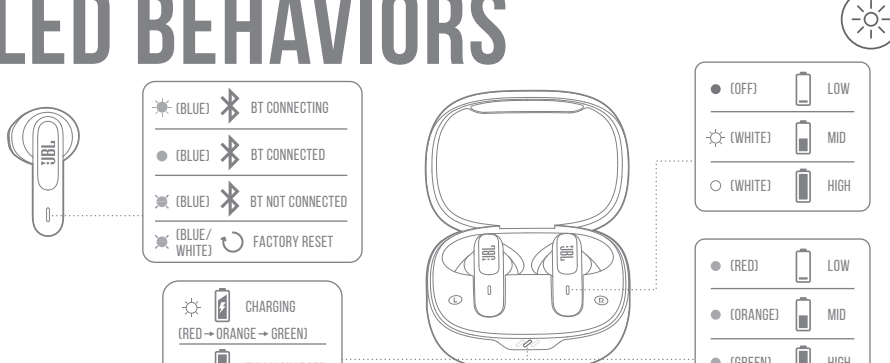

POWER OFF

MANUAL SETUP

CHARGING

LED BEHAVIORS

TECH SPEC

Model: WAVE300TWS
Driver size: 12 mm / 0.47" Dynamic Driver
Power supply: 5V --- 1A
Earbud: 3.85 g per pc (7.7 g combined) / 0.009 lbs per pc (0.017 lbs combined)
Charging case: 36 g / 0.079 lbs
Earbud battery type: Lithium-ion polymer (40 mAh / 3.85 V)
Charging case battery type: Lithium-ion polymer (500 mAh / 3.8 V)
Charging time: < 2 hrs from empty
Music playtime with BT on: up to 6 hrs
Frequency response: 20 Hz - 20 kHz
Impedance: 32 ohm
Sensitivity: 105 dB SPL @ 1 kHz
Maximum SPL: 95 dB
Microphone sensitivity: -38 ± 2 dBV / Pa @ 1 kHz
Bluetooth version: 5.2
Bluetooth profile version: A2DP V1.3 AVRCP V1.6 HFP V1.7
Bluetooth transmitter frequency range: 2.4 GHz - 2.4835 GHz
Bluetooth transmitter power: < 12 dBm
Bluetooth transmitter modulation: GFSK, π/4-DQPSK, 8-DPSK
Maximum operation temperature: 45 °C