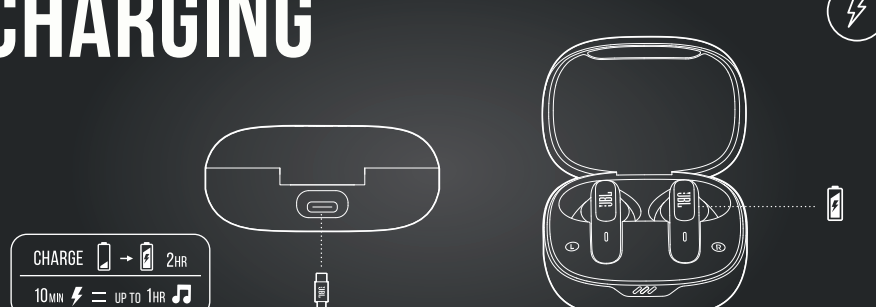

QUICK START GUIDE

WAVE300 TWS

WHAT'S IN THE BOX

HOW TO WEAR

FIRST TIME USE

POWER ON & CONNECT

DUAL CONNECT

CONTROLS

POWER OFF

MANUAL SETUP

CHARGING

LED BEHAVIORS

TECH SPEC

Model: WAVE300TWS
Driver size: 12 mm / 0.47" Dynamic Driver
Power supply: 5V --- 1A
Earbud: 3.85 g per pc (7.7 g combined) / 0.009 lbs per pc (0.017 lbs combined)
Charging case: 36 g / 0.079 lbs
Earbud battery type: Lithium-ion polymer (40 mAh / 3.85 V)
Charging case battery type: Lithium-ion polymer (500 mAh / 3.8 V)
Charging time: < 2 hrs from empty
Music playtime with BT on: up to 6 hrs
Frequency response: 20 Hz - 20 kHz
Impedance: 32 ohm
Sensitivity: 105 dB SPL @ 1 kHz
Maximum SPL: 95 dB
Microphone sensitivity: -38 ± 2 dBV / Pa @ 1 kHz
Bluetooth version: 5.2
Bluetooth profile version: A2DP V1.3 AVRCP V1.6 HFP V1.7
Bluetooth transmitter frequency range: 2.4 GHz - 2.4835 GHz
Bluetooth transmitter power: < 12 dBm
Bluetooth transmitter modulation: GFSK, π/4-DQPSK, 8-DPSK
Maximum operation temperature: 45 °C