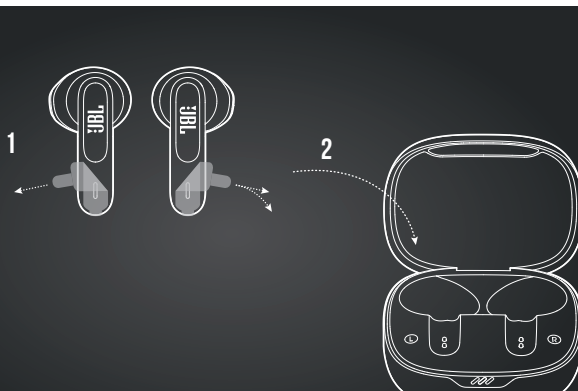

QUICK START GUIDE

WAVE300 TWS

WHAT'S IN THE BOX

HOW TO WEAR

FIRST TIME USE

POWER ON & CONNECT

DUAL CONNECT

CONTROLS

POWER OFF

MANUAL SETUP

CHARGING

LED BEHAVIORS

TECH SPEC

Model: WAVE300TWS
Driver size: 12 mm / 0.47" Dynamic Driver
Power supply: 5V --- 1A
Earbud: 3.85 g per pc (7.7 g combined) / 0.009 lbs per pc (0.017 lbs combined)
Charging case: 36 g / 0.079 lbs
Earbud battery type: Lithium-ion polymer (40 mAh / 3.85 V)
Charging case battery type: Lithium-ion polymer (500 mAh / 3.8 V)
Charging time: < 2 hrs from empty
Music playtime with BT on: up to 6 hrs
Frequency response: 20 Hz - 20 kHz
Impedance: 32 ohm
Sensitivity: 105 dB SPL @ 1 kHz
Maximum SPL: 95 dB
Microphone sensitivity: -38 ± 2 dBV / Pa @ 1 kHz
Bluetooth version: 5.2
Bluetooth profile version: A2DP V1.3 AVRCP V1.6 HFP V1.7
Bluetooth transmitter frequency range: 2.4 GHz - 2.4835 GHz
Bluetooth transmitter power: < 12 dBm
Bluetooth transmitter modulation: GFSK, π/4-DQPSK, 8-DPSK
Maximum operation temperature: 45 °C