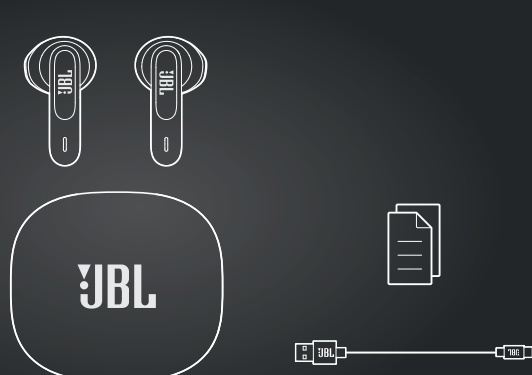

QUICK START GUIDE

WAVE300 TWS

WHAT'S IN THE BOX

HOW TO WEAR

FIRST TIME USE

POWER ON & CONNECT

DUAL CONNECT

CONTROLS

POWER OFF

MANUAL SETUP

CHARGING

LED BEHAVIORS

TECH SPEC

Model: WAVE300TWS
Driver size: 12 mm / 0.47" Dynamic Driver
Power supply: 5V --- 1A
Earbud: 3.85 g per pc (7.7 g combined) / 0.009 lbs per pc (0.017 lbs combined)
Charging case: 36 g / 0.079 lbs
Earbud battery type: Lithium-ion polymer (40 mAh / 3.85 V)
Charging case battery type: Lithium-ion polymer (500 mAh / 3.8 V)
Charging time: < 2 hrs from empty
Music playtime with BT on: up to 6 hrs
Frequency response: 20 Hz - 20 kHz
Impedance: 32 ohm
Sensitivity: 105 dB SPL @ 1 kHz
Maximum SPL: 95 dB
Microphone sensitivity: -38 ± 2 dBV / Pa @ 1 kHz
Bluetooth version: 5.2
Bluetooth profile version: A2DP V1.3 AVRCP V1.6 HFP V1.7
Bluetooth transmitter frequency range: 2.4 GHz - 2.4835 GHz
Bluetooth transmitter power: < 12 dBm
Bluetooth transmitter modulation: GFSK, π/4-DQPSK, 8-DPSK
Maximum operation temperature: 45 °C