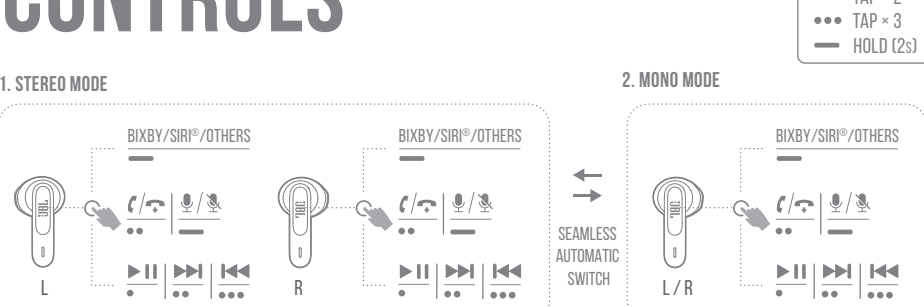

QUICK START GUIDE

WAVE300 TWS

WHAT'S IN THE BOX

HOW TO WEAR

FIRST TIME USE

POWER ON & CONNECT

DUAL CONNECT

CONTROLS

POWER OFF

MANUAL SETUP

CHARGING

LED BEHAVIORS

TECH SPEC

Model: WAVE300TWS
Driver size: 12 mm / 0.47" Dynamic Driver
Power supply: 5V --- 1A
Earbud: 3.85 g per pc (7.7 g combined) / 0.009 lbs per pc (0.017 lbs combined)
Charging case: 36 g / 0.079 lbs
Earbud battery type: Lithium-ion polymer (40 mAh / 3.85 V)
Charging case battery type: Lithium-ion polymer (500 mAh / 3.8 V)
Charging time: < 2 hrs from empty
Music playtime with BT on: up to 6 hrs
Frequency response: 20 Hz - 20 kHz
Impedance: 32 ohm
Sensitivity: 105 dB SPL @ 1 kHz
Maximum SPL: 95 dB
Microphone sensitivity: -38 ± 2 dBV / Pa @ 1 kHz
Bluetooth version: 5.2
Bluetooth profile version: A2DP V1.3 AVRCP V1.6 HFP V1.7
Bluetooth transmitter frequency range: 2.4 GHz - 2.4835 GHz
Bluetooth transmitter power: < 12 dBm
Bluetooth transmitter modulation: GFSK, π/4-DQPSK, 8-DPSK
Maximum operation temperature: 45 °C