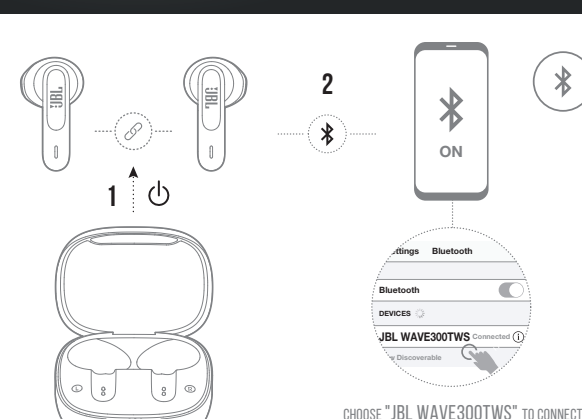

QUICK START GUIDE

WAVE300 TWS

WHAT'S IN THE BOX

HOW TO WEAR

FIRST TIME USE

POWER ON & CONNECT

DUAL CONNECT

CONTROLS

POWER OFF

MANUAL SETUP

CHARGING

LED BEHAVIORS

TECH SPEC

Model: WAVE300TWS
Driver size: 12 mm / 0.47" Dynamic Driver
Power supply: 5V --- 1A
Earbud: 3.85 g per pc (7.7 g combined) / 0.009 lbs per pc (0.017 lbs combined)
Charging case: 36 g / 0.079 lbs
Earbud battery type: Lithium-ion polymer (40 mAh / 3.85 V)
Charging case battery type: Lithium-ion polymer (500 mAh / 3.8 V)
Charging time: < 2 hrs from empty
Music playtime with BT on: up to 6 hrs
Frequency response: 20 Hz - 20 kHz
Impedance: 32 ohm
Sensitivity: 105 dB SPL @ 1 kHz
Maximum SPL: 95 dB
Microphone sensitivity: -38 ± 2 dBV / Pa @ 1 kHz
Bluetooth version: 5.2
Bluetooth profile version: A2DP V1.3 AVRCP V1.6 HFP V1.7
Bluetooth transmitter frequency range: 2.4 GHz - 2.4835 GHz
Bluetooth transmitter power: < 12 dBm
Bluetooth transmitter modulation: GFSK, π/4-DQPSK, 8-DPSK
Maximum operation temperature: 45 °C