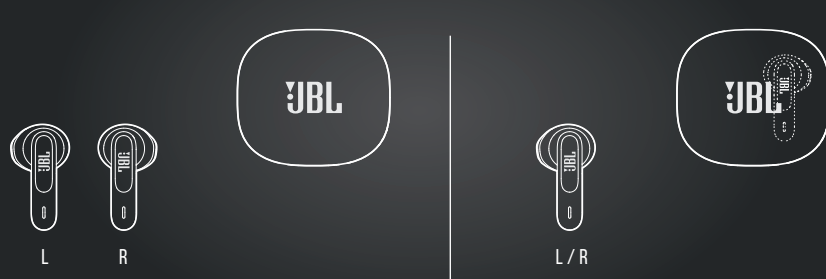

QUICK START GUIDE

WAVE300 TWS

WHAT'S IN THE BOX

HOW TO WEAR

FIRST TIME USE

POWER ON & CONNECT

DUAL CONNECT

CONTROLS

POWER OFF

MANUAL SETUP

CHARGING

LED BEHAVIORS

TECH SPEC

Model: WAVE300TWS
Driver size: 12 mm / 0.47" Dynamic Driver
Power supply: 5V --- 1A
Earbud: 3.85 g per pc (7.7 g combined) / 0.009 lbs per pc (0.017 lbs combined)
Charging case: 36 g / 0.079 lbs
Earbud battery type: Lithium-ion polymer (40 mAh / 3.85 V)
Charging case battery type: Lithium-ion polymer (500 mAh / 3.8 V)
Charging time: < 2 hrs from empty
Music playtime with BT on: up to 6 hrs
Frequency response: 20 Hz - 20 kHz
Impedance: 32 ohm
Sensitivity: 105 dB SPL @ 1 kHz
Maximum SPL: 95 dB
Microphone sensitivity: -38 ± 2 dBV / Pa @ 1 kHz
Bluetooth version: 5.2
Bluetooth profile version: A2DP V1.3 AVRCP V1.6 HFP V1.7
Bluetooth transmitter frequency range: 2.4 GHz - 2.4835 GHz
Bluetooth transmitter power: < 12 dBm
Bluetooth transmitter modulation: GFSK, π/4-DQPSK, 8-DPSK
Maximum operation temperature: 45 °C