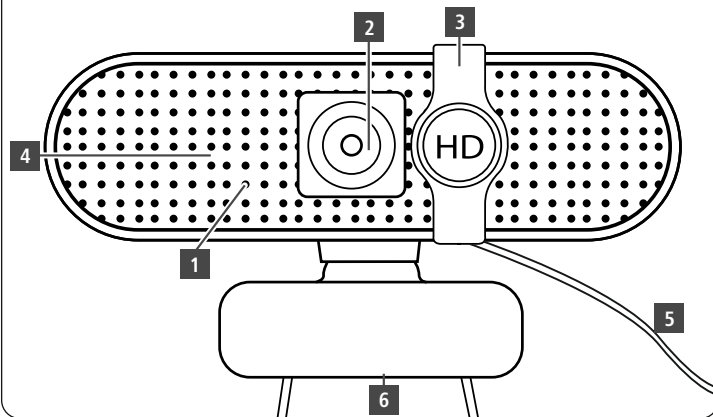

C

1 REC - CONTROL LED

2 1080P / 30FPS - 70° - FIXED FOCUS

3 CLOSABLE SPY PROTECTION

4 MICROPHONE

5 USB-A CABLE 1.8M

6 1/4" THREAT

hama

Hama GmbH & Co KG
86652 Monheim / Germany

Service & Support

www.hama.com

+49 9091 502-0

D GB

All listed brands are trademarks of the corresponding companies. Errors and omissions excepted, and subject to technical changes. Our general terms of delivery and payment are applied.

00139991/05.22