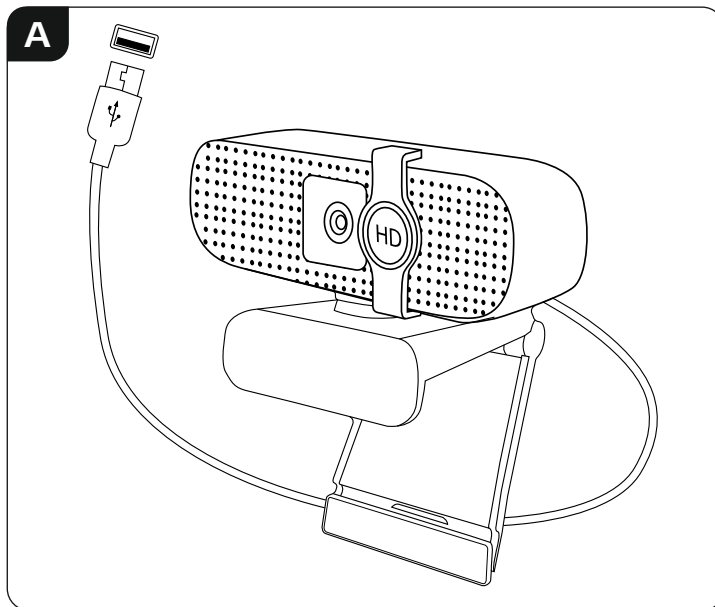

hama

XX
139991

Webcam

C-400

C

1 REC - CONTROL LED

2 1080P / 30FPS - 70° - FIXED FOCUS

3 CLOSABLE SPY PROTECTION