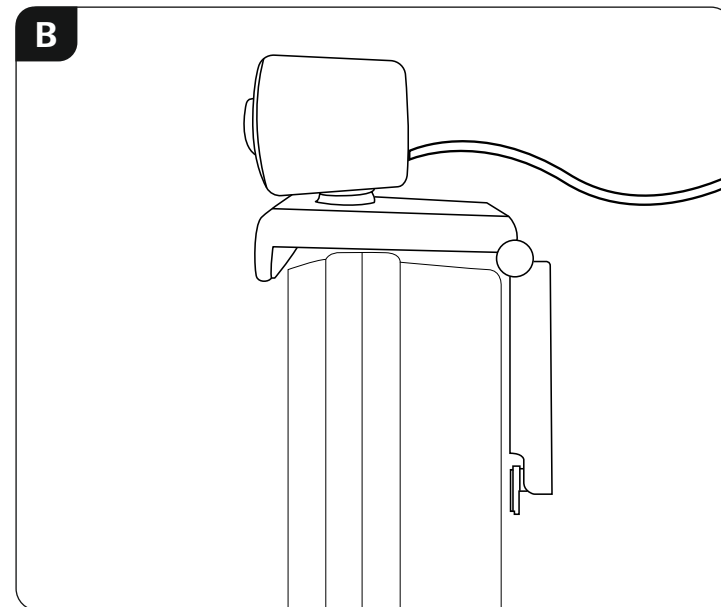

hama

XX
139991

Webcam

C-400

C

1 REC - CONTROL LED

2 1080P / 30FPS - 70° - FIXED FOCUS

3 CLOSABLE SPY PROTECTION