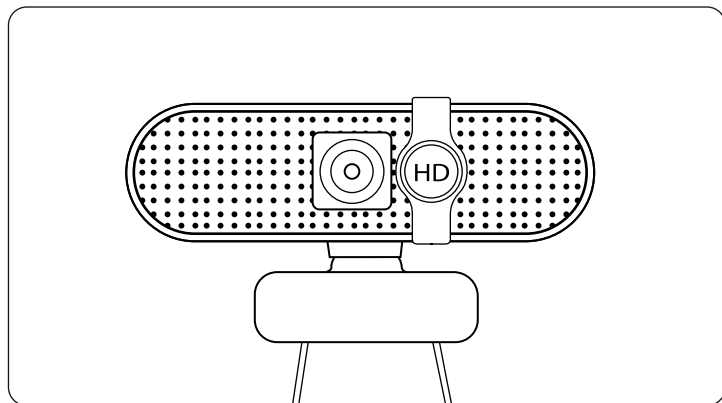

hama

XX
139991

Webcam

C-400

C

1 REC - CONTROL LED

2 1080P / 30FPS - 70° - FIXED FOCUS

3 CLOSABLE SPY PROTECTION