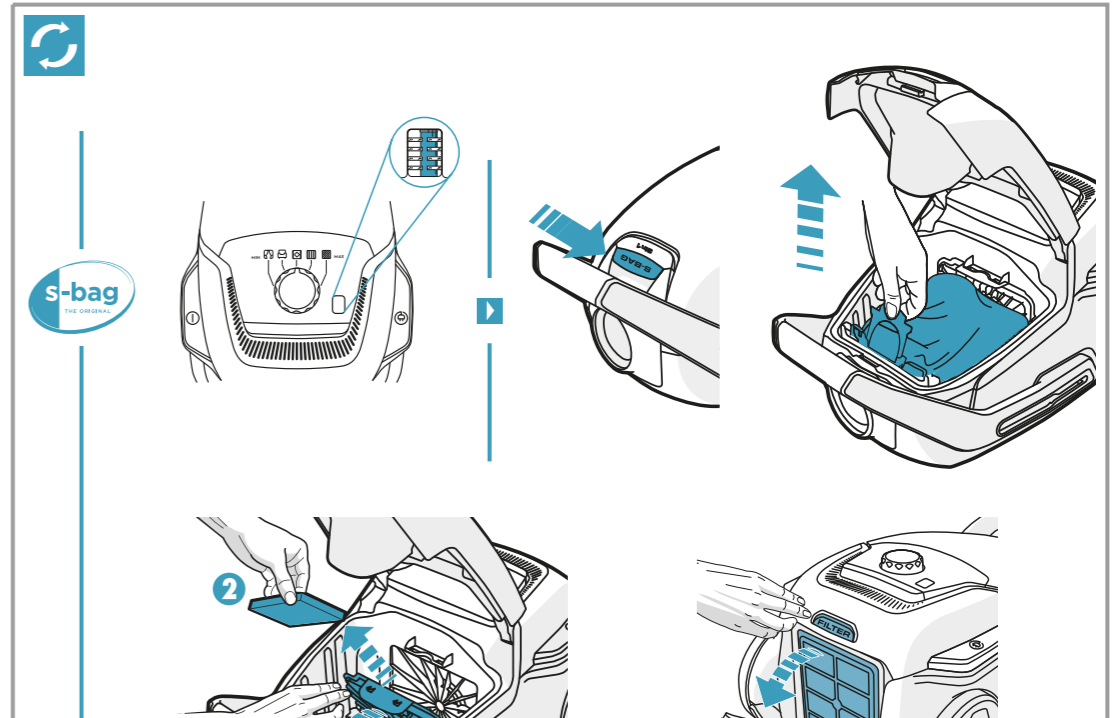

* Certain models only | Suivant les modèles | بعض الموديلات فقط | Само определени модели | Pouze u některých modelů | Nur bestimmte Modelle | Kun på visse modeller | Ainult kindlad mudelid | Solo algunos modelos | فقط برای بعضی مدلها | Vain tietyt mallit | Ορισμένα μόνο μοντέλα | Samo određeni modeli | Csak egyes típusoknál | Solo per alcuni modelli | Tik tam tikriems modeliams | Tikai noteiktiem modeļiem | Alleen bepaalde modellen | Kun enkelte modeller | Tyko niektóre modele | Solo alguns modelos | Doar pentru anumite modele | Только отдельные модели | Bara vissa modeller | Le določeni modeli | Len určité modely | Само код одређених модела | Yalnızca bazı modellerde | Залежно від моделі

electrolux.com/shop

Ref: EF54
9000843053

Ref: EFH12W
9001951194

Ref: EFS1W
9001677682