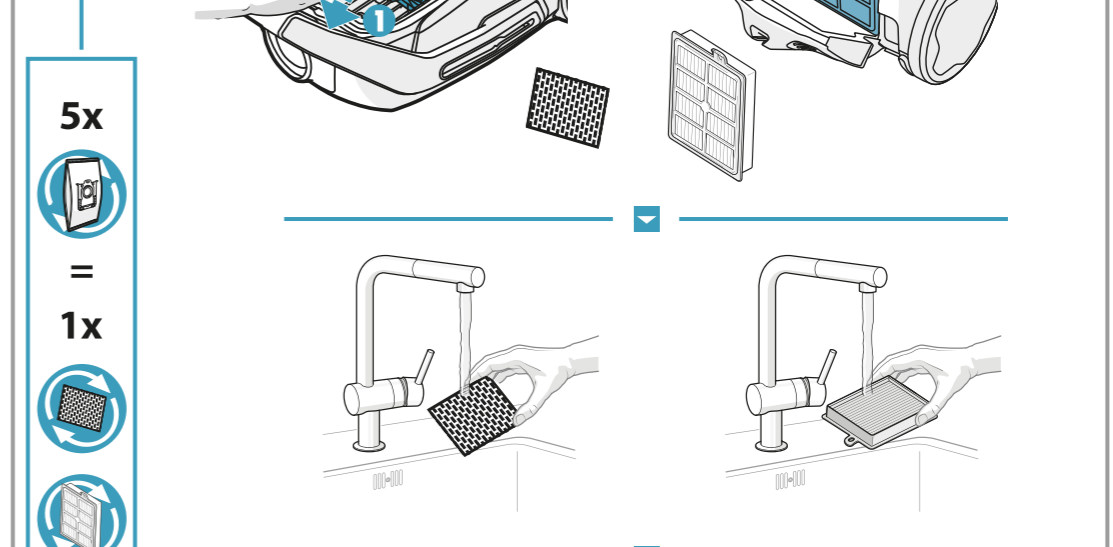

* Certain models only | Suivant les modèles | بعض الموديلات فقط | Само определени модели | Pouze u některých modelů | Nur bestimmte Modelle | Kun på visse modeller | Ainult kindlad mudelid | Solo algunos modelos | فقط برای بعضی مدلها | Vain tietyt mallit | Ορισμένα μόνο μοντέλα | Samo određeni modeli | Csak egyes típusoknál | Solo per alcuni modelli | Tik tam tikriems modeliams | Tikai noteiktiem modeļiem | Alleen bepaalde modellen | Kun enkelte modeller | Tyko niektóre modele | Solo alguns modelos | Doar pentru anumite modele | Только отдельные модели | Bara vissa modeller | Le določeni modeli | Len určité modely | Само код одређених модела | Yalnızca bazı modellerde | Залежно від моделі

electrolux.com/shop

Ref: EF54
9000843053

Ref: EFH12W
9001951194

Ref: EFS1W
9001677682