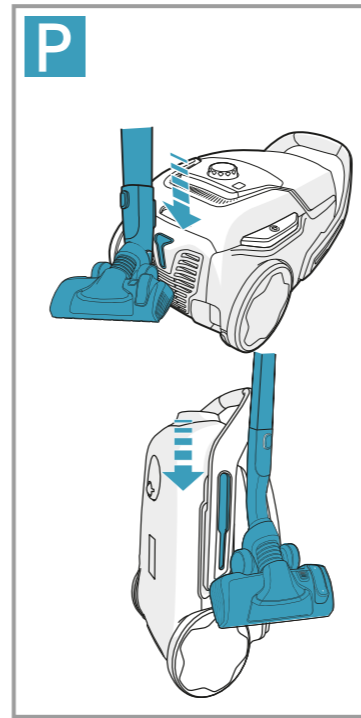

* Certain models only | Suivant les modèles | بعض الموديلات فقط | Само определени модели | Pouze u některých modelů | Nur bestimmte Modelle | Kun på visse modeller | Ainult kindlad mudelid | Solo algunos modelos | فقط برای بعضی مدلها | Vain tietyt mallit | Ορισμένα μόνο μοντέλα | Samo određeni modeli | Csak egyes típusoknál | Solo per alcuni modelli | Tik tam tikriems modeliams | Tikai noteiktiem modeļiem | Alleen bepaalde modellen | Kun enkelte modeller | Tyko niektóre modele | Solo alguns modelos | Doar pentru anumite modele | Только отдельные модели | Bara vissa modeller | Le določeni modeli | Len určité modely | Само код одређених модела | Yalnızca bazı modellerde | Залежно від моделі

electrolux.com/shop

Ref: EF54
9000843053

Ref: EFH12W
9001951194

Ref: EFS1W
9001677682