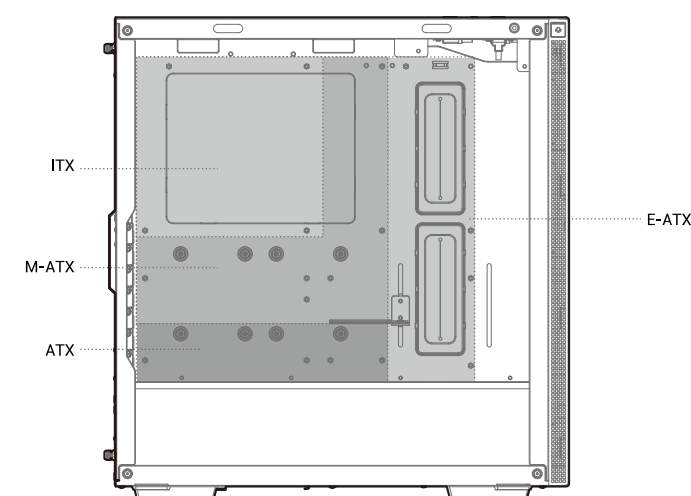

Installing the Motherboard