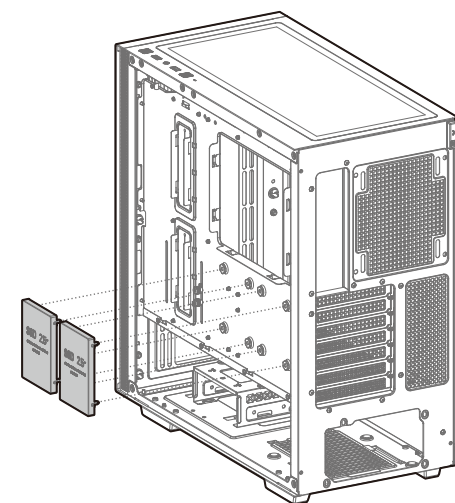

Installing SSDs