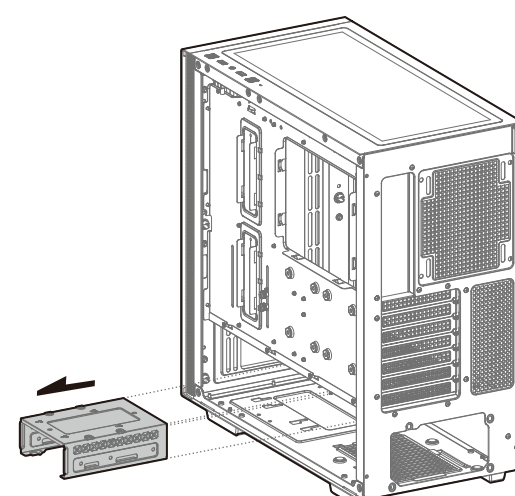

Installing HDDs