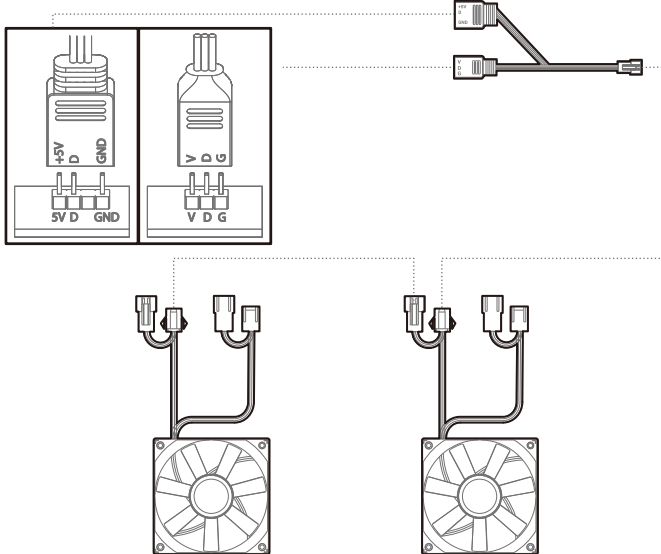

Motherboard RGB Synchronization