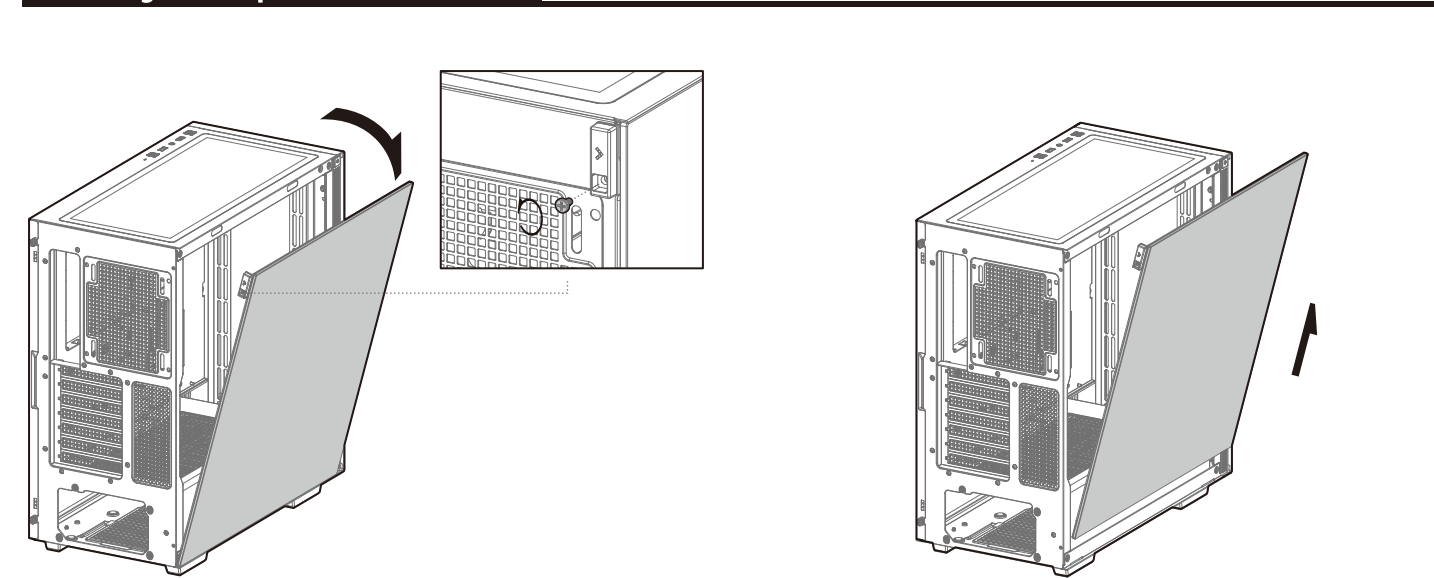

Removing the Tempered Glass Side Panel