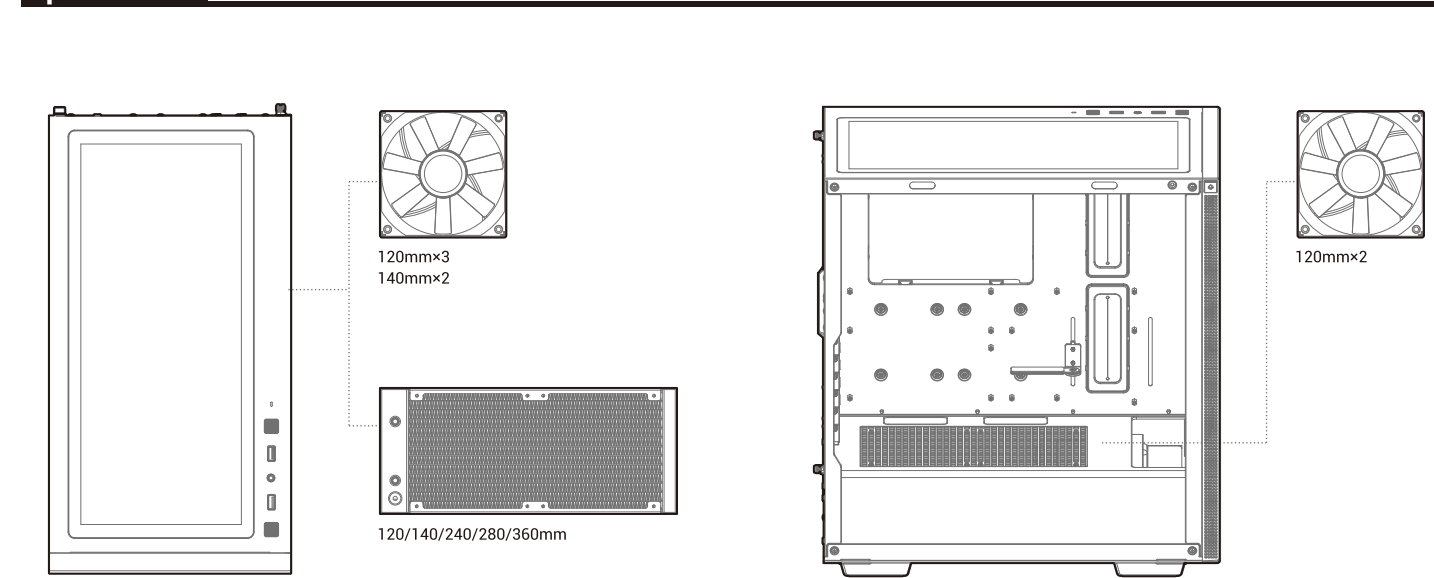

Specifications