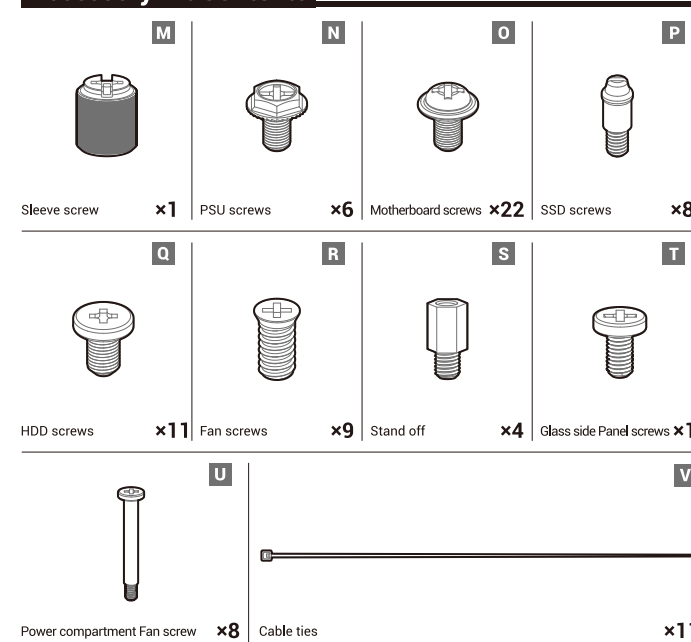

Accessory Kit Contents