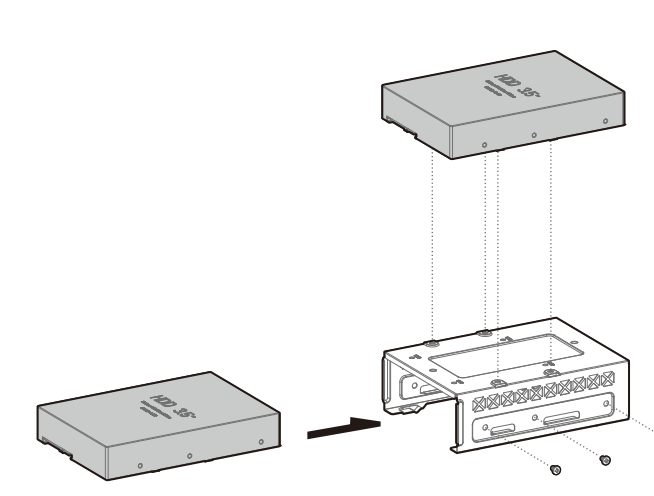

Installing HDDs