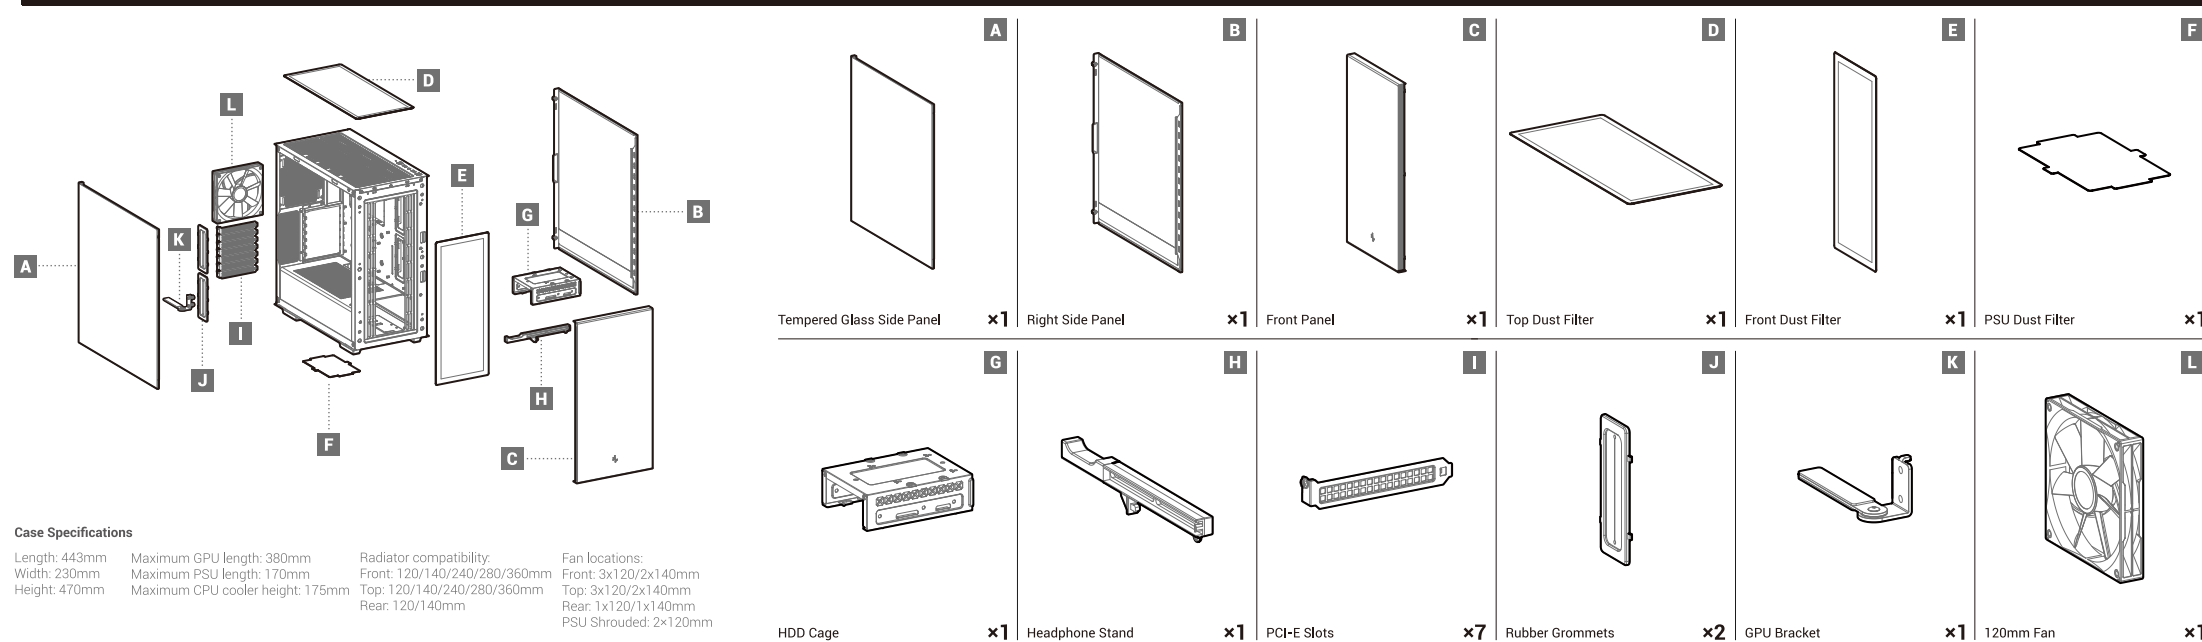

CH510 Series

Mid-Tower ATX Case

www.deepcool.com

Case Features