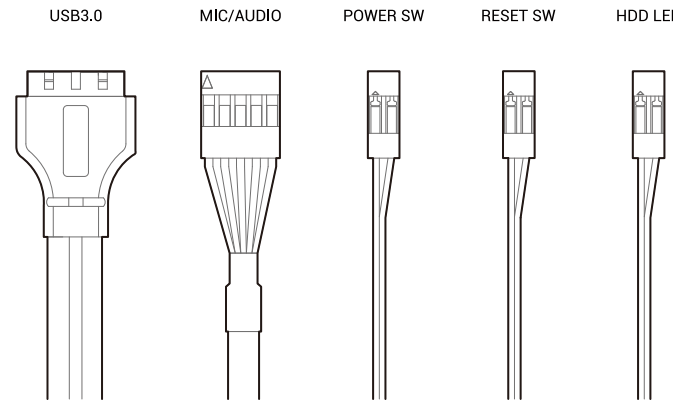

Installing the I/O Connectors