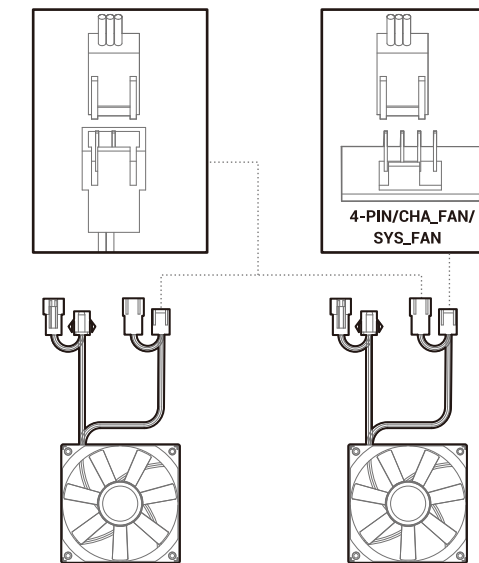

Fan Power Line Wiring

EN For more information, please check our website at: www.deepcool.com
DE Für weitere Informationen besuchen Sie bitte unsere Website unter: www.deepcool.com
FR Pour plus d'informations, merci de visiter notre site internet: www.deepcool.com
ES Para más información, por favor, visite nuestra página en: www.deepcool.com
IT Per ulteriori informazioni, visitate il nostro sito web: www.deepcool.com
PT Para mais informação, visita o nosso website em: www.deepcool.com
CS Další informace najdete na našich webových stránkách: www.deepcool.com
SV För mer information, gå till vår hemsida på: www.deepcool.com
PL Więcej informacji można znaleźć na naszej stronie internetowej: www.deepcool.com
TR Daha fazla bilgi için, lütfen websitemizi ziyaret ediniz: www.deepcool.com
RU Больше информации на сайте: www.deepcool.com
UK Щоб отримати додаткову інформацію, перегляньте наш веб-сайт: www.deepcool.com
KK Көбірек ақпарат алу үшін біздің вебсайтымызға кіріңіз: www.deepcool.com
JA 詳細については、以下URL先の公式WEBサイトをご確認ください: www.deepcool.com
KO 자세한 내용은 www.deepcool.com 에서 확인하실 수 있습니다
AR للمزيد من المعلومات، يرجى زيارة موقعنا على www.deepcool.com
TH 获取更多資訊，請瀏覽網站: www.deepcool.com
VI Để biết thêm chi tiết, vui lòng kiểm tra tại website: www.deepcool.com
ZH 如需更多信息，請瀏覽網站: www.deepcool.com
ZH 如需更多信息，請瀏覽網站: www.deepcool.com