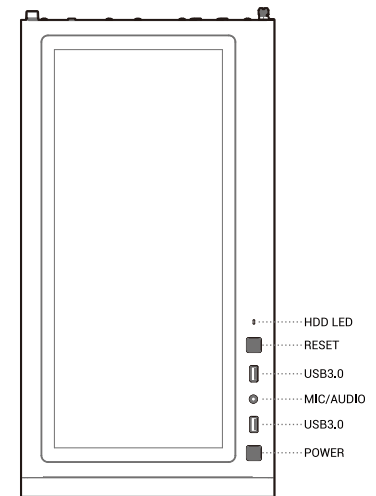

I/O Panel Introduction