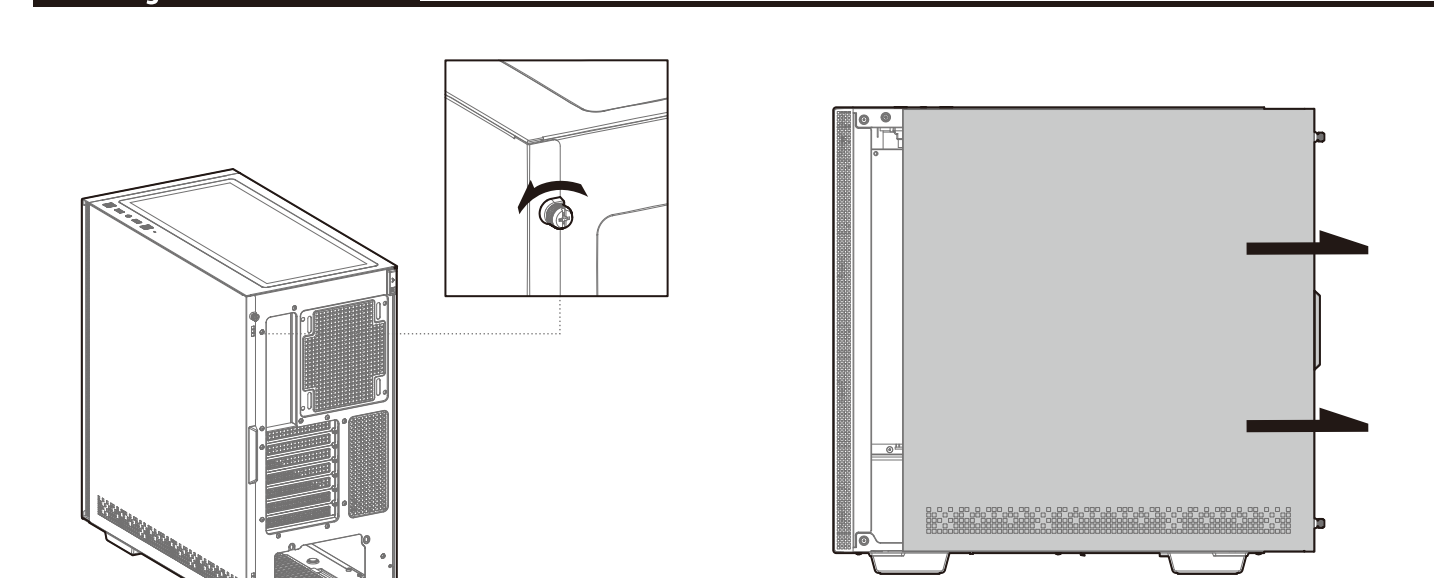

Removing the Metal Side Panel