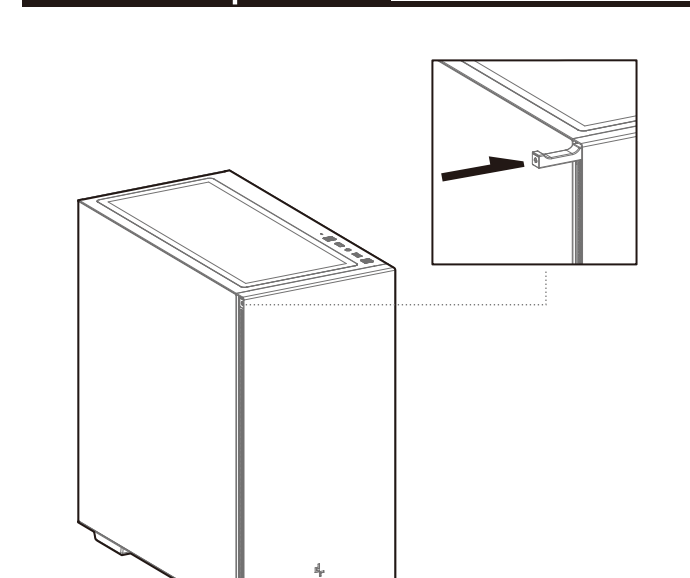

How to use Headphone Stand