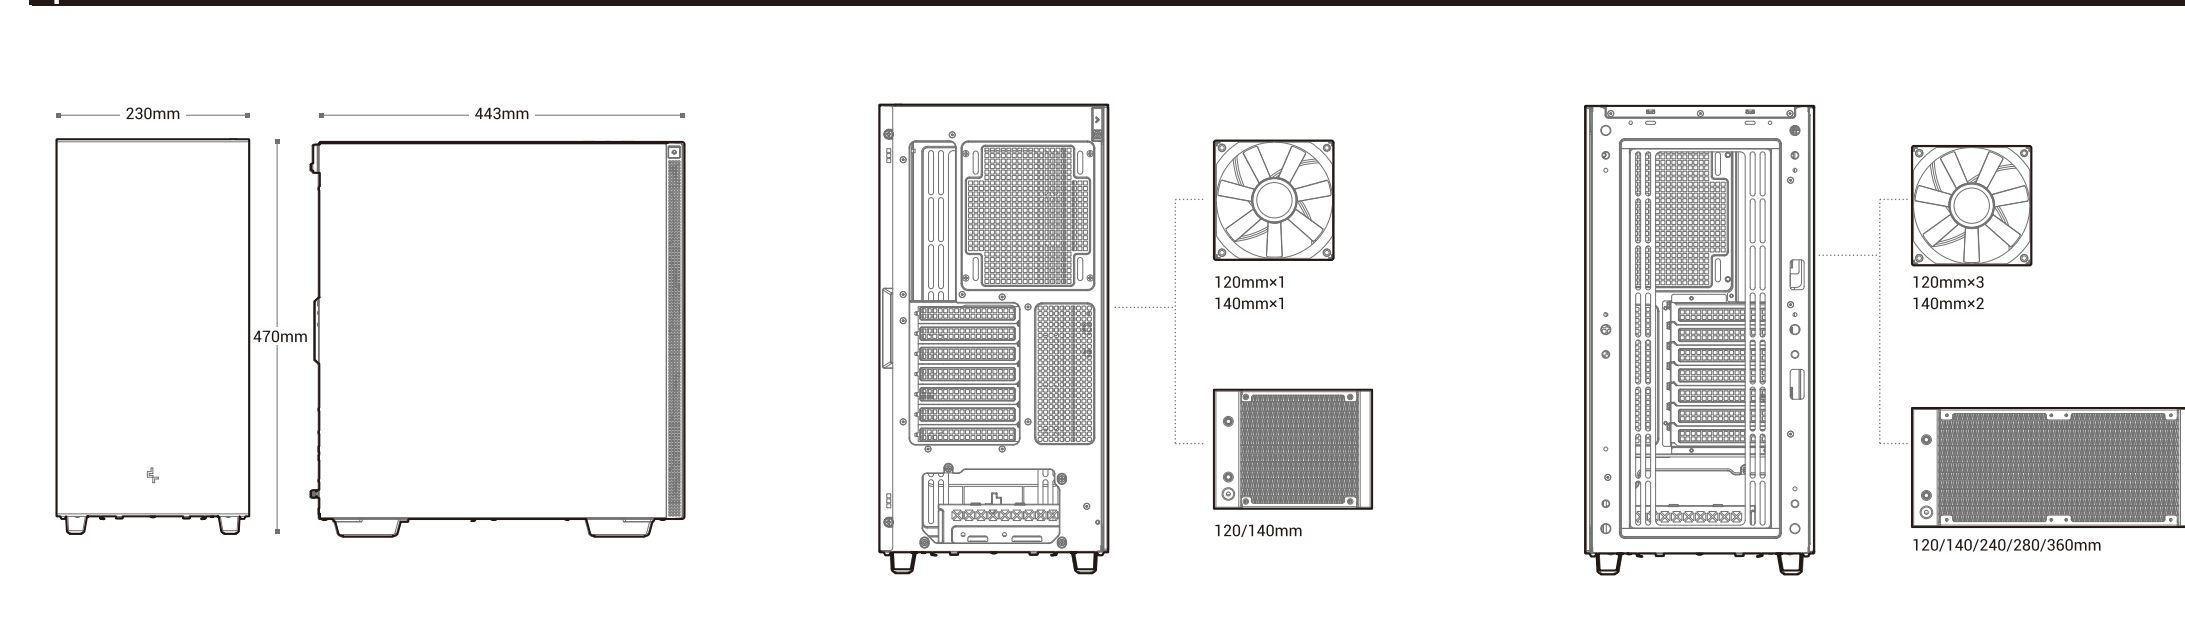

Specifications