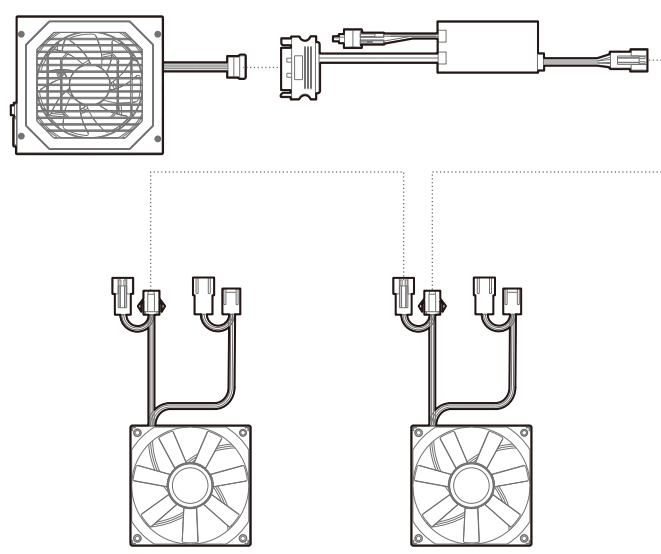

Manual RGB Wiring