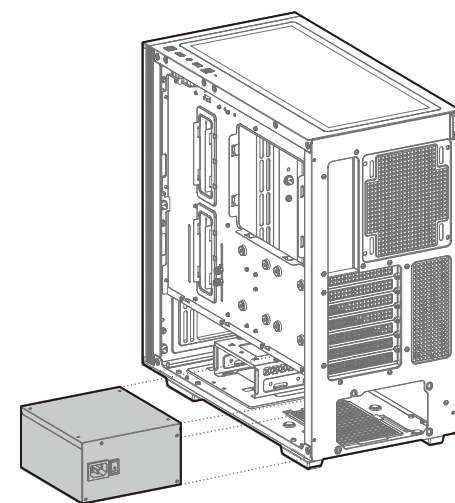

Installing the Power Supply