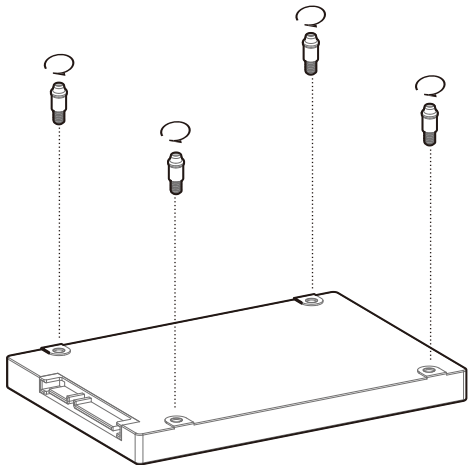

120mm×3
140mm×2

120/140/240/280/360mm

120mm×2
140mm×2

120/140/240mm

120mm×2

Removing the Tempered Glass Side Panel

Removing the Metal Side Panel

Removing the Front Panel

Installing the Motherboard

Installing the GPU

Installing HDDs

Installing SSDs

Installing the Power Supply

I/O Panel Introduction

Installing the Front I/O Connectors

USB3.0