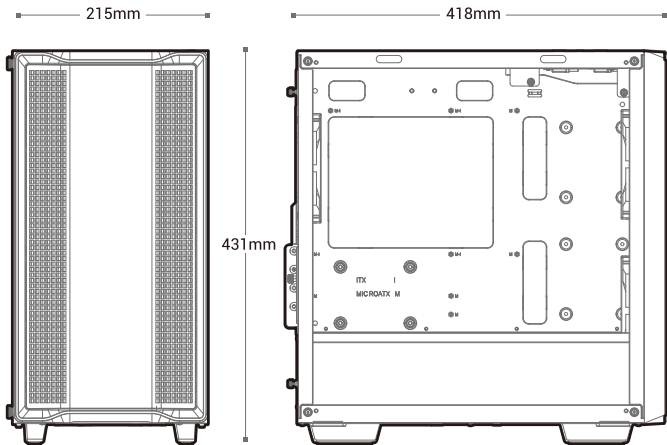

x4**M**

Power compartment Fan screw

x8**N**

Cable ties

x11

Specifications

120mm×1

120mm

120mm×3
140mm×2

120/140/240/280/360mm

120mm×2
140mm×2

120/140/240mm

120mm×2

Removing the Tempered Glass Side Panel

Removing the Metal Side Panel

Removing the Front Panel