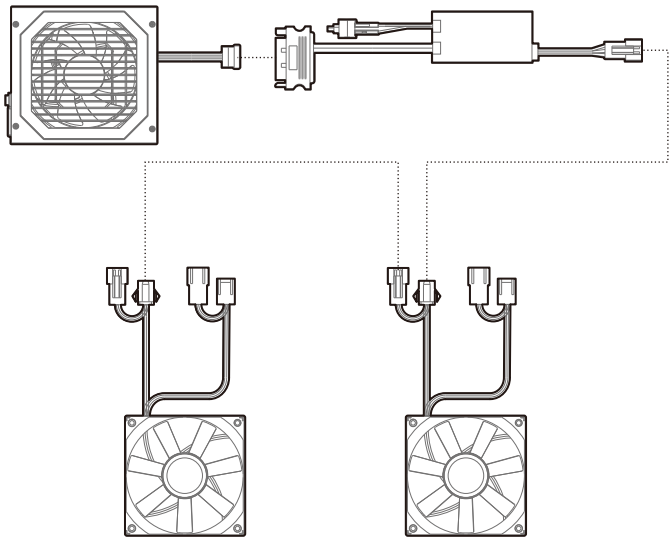

Manual RGB Wiring

For reference only, please refer to the real product.