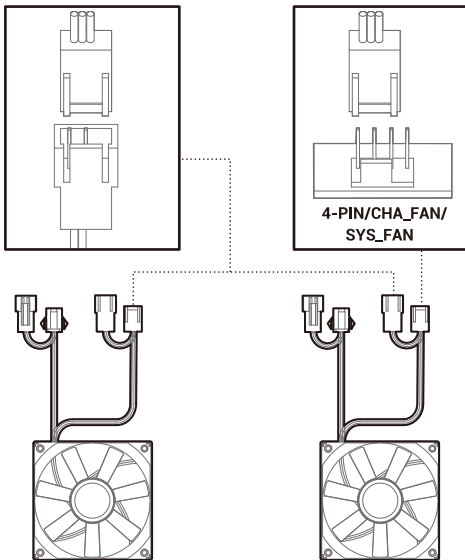

Installing the Motherboard

Installing the GPU

Installing HDDs

Installing SSDs

Installing the Power Supply

I/O Panel Introduction

Installing the Front I/O Connectors

USB3.0

USB2.0

MIC/AUDIO

POWER SW

HDD LED

Manual RGB Wiring

For reference only, please refer to the real product.

Motherboard RGB Synchronization

For reference only, please refer to the real product.

Fan Power Line Wiring

For reference only, please refer to the real product.

DeepCool USA Inc.
11650 Mission Park Drive Suite 108., Rancho Cucamonga, CA 91730
Beijing DeepCool Industries Co., Ltd.
Building 10, No. 9 Dijin Road, Haidian District, Beijing 100095, China