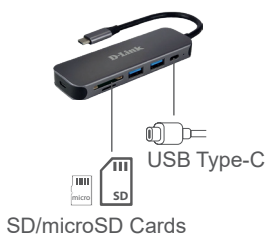

5-in-1 USB-C Hub with Card Reader

Quick Start Guide

1

2

3

DUB-2325

 <https://eu.dlink.com/support>

 <https://eu.dlink.com/DUB-2325>