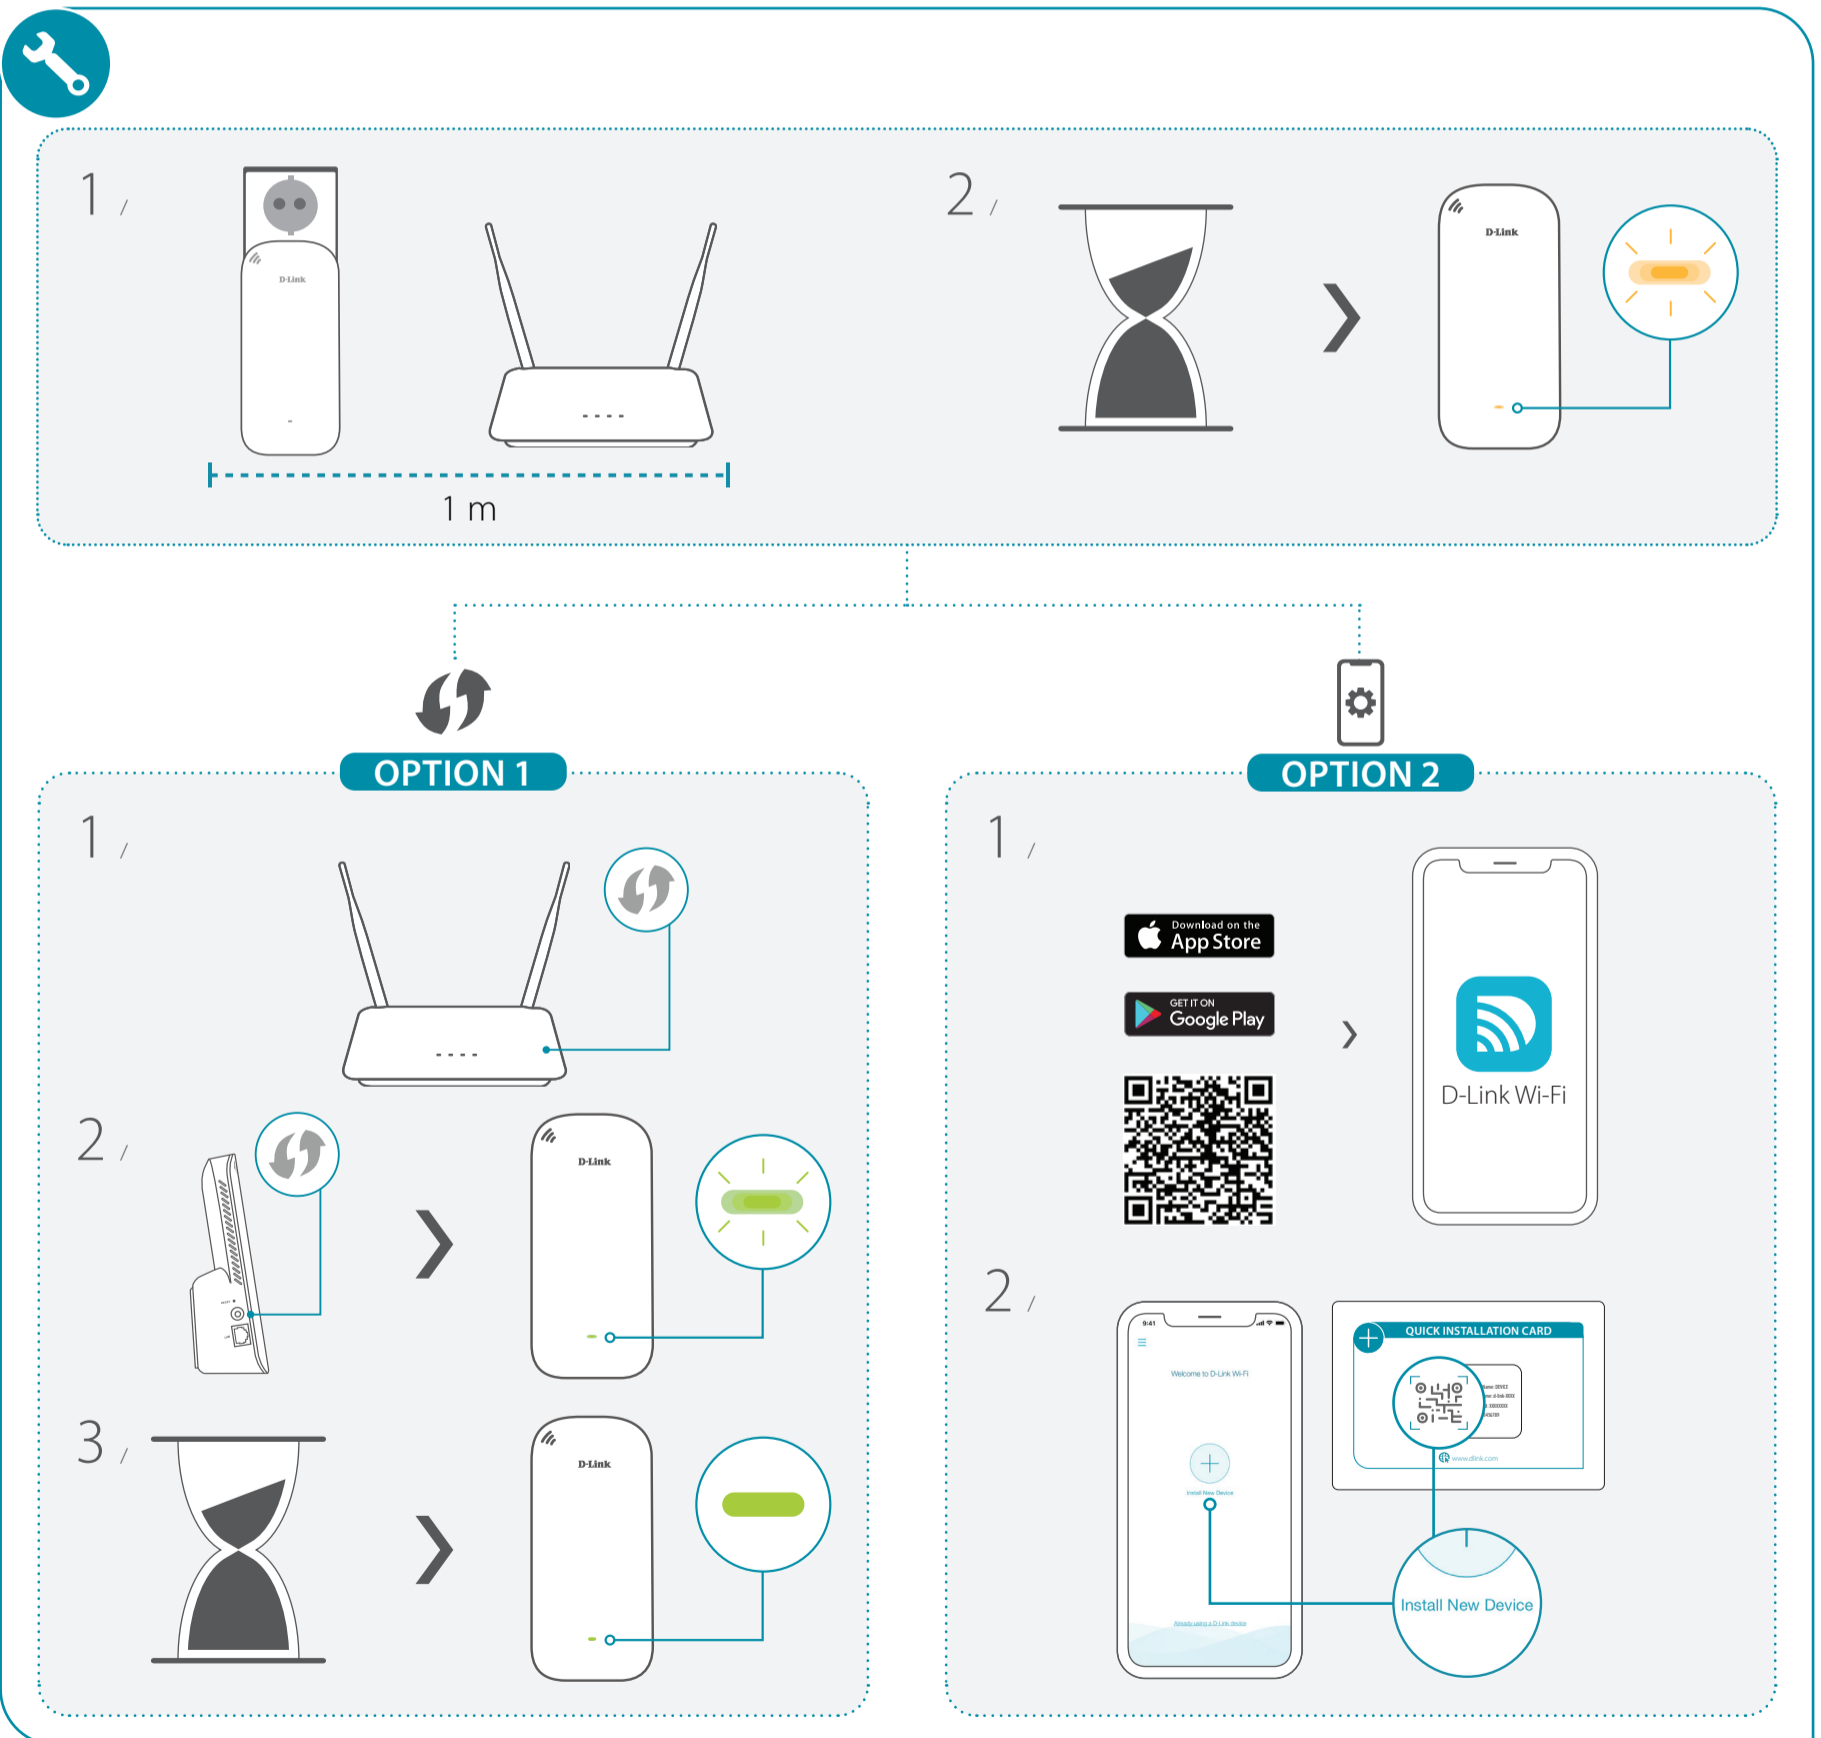

Quick Start Guide

DAP-X1860

AX1800 Mesh Wi-Fi 6 Range Extender

<https://eu.dlink.com/support>

<https://eu.dlink.com/DAP-X1860>