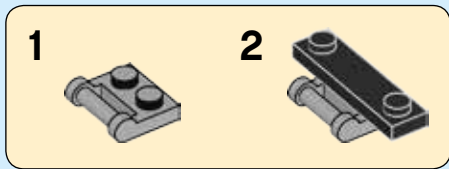

# 3<sup>IN</sup>1

A yellow shield-shaped icon containing the text '3 IN 1' and a small blue book icon, representing the multi-build feature of the set.

31055

[LEGO.com/creator](http://LEGO.com/creator)

1

2

1

2

2

3

4

5

6

8