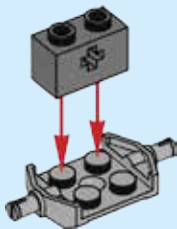

# 3<sup>IN</sup>1

A yellow shield-shaped icon containing the text '3 IN 1' and a small blue book icon, representing the multi-build feature of the set.

31055

[LEGO.com/creator](http://LEGO.com/creator)

1

2