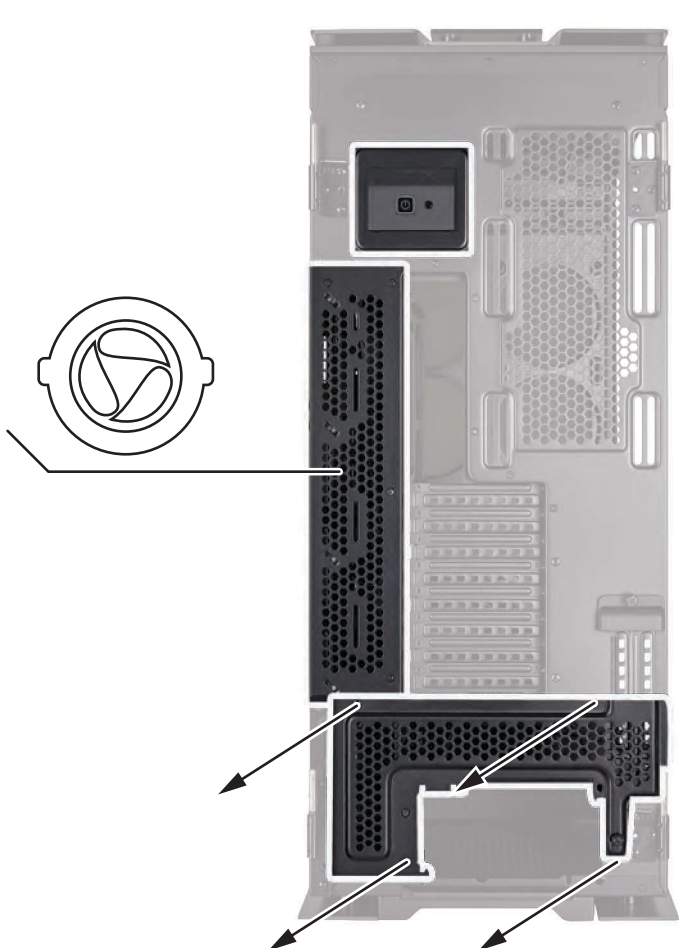

COMMANDER PRO

3x SSDs

3x SSDs

5x HDDs

SFX PSU