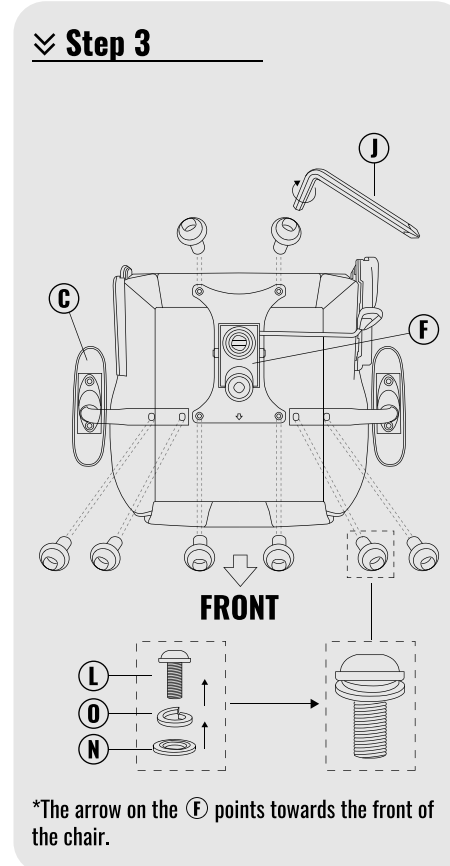

READY TO GO

*The arrow on the **F** points towards the front of the chair.

USER GUIDE

1. Please pull the levers upwards when adjusting the height and reclination of the chair. Do not push the levers downwards;
2. Please be careful when adjusting the backrest angle to avoid violent movement of the backrest;
3. This chair is for sitting only. Do not use as a stepstool, wheelchair or other purposes;
4. Please do not sit close to the front of the chair;
5. This chair is designed for only one person's use at a time;
6. Please do not sit on the armrests;
7. Avoid leaving the chair in direct sunlight to prevent fading;
8. Clean with gentle cleansers if necessary. Do not scrub excessively;
9. All parts should be checked regularly to ensure this chair is safe to be used;
10. Stop using the product immediately if the chair is found to be damaged. Please contact us for more information.