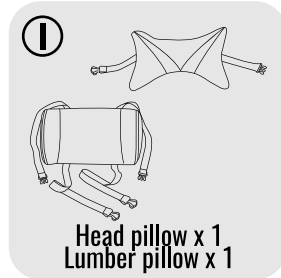

READY TO GO

*The arrow on the **F** points towards the front of the chair.

USER GUIDE

1. Please pull the levers upwards when adjusting the height and reclination of the chair. Do not push the levers downwards;
2. Please be careful when adjusting the backrest angle to avoid violent movement of the backrest;
3. This chair is for sitting only. Do not use as a stepstool, wheelchair or other purposes;
4. Please do not sit close to the front of the chair;
5. This chair is designed for only one person's use at a time;
6. Please do not sit on the armrests;
7. Avoid leaving the chair in direct sunlight to prevent fading;
8. Clean with gentle cleansers if necessary. Do not scrub excessively;
9. All parts should be checked regularly to ensure this chair is safe to be used;
10. Stop using the product immediately if the chair is found to be damaged. Please contact us for more information.