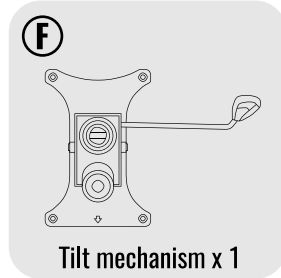

READY TO GO

*The arrow on the **F** points towards the front of the chair.

USER GUIDE

1. Please pull the levers upwards when adjusting the height and reclination of the chair. Do not push the levers downwards;
2. Please be careful when adjusting the backrest angle to avoid violent movement of the backrest;
3. This chair is for sitting only. Do not use as a stepstool, wheelchair or other purposes;
4. Please do not sit close to the front of the chair;
5. This chair is designed for only one person's use at a time;
6. Please do not sit on the armrests;
7. Avoid leaving the chair in direct sunlight to prevent fading;
8. Clean with gentle cleansers if necessary. Do not scrub excessively;
9. All parts should be checked regularly to ensure this chair is safe to be used;
10. Stop using the product immediately if the chair is found to be damaged. Please contact us for more information.