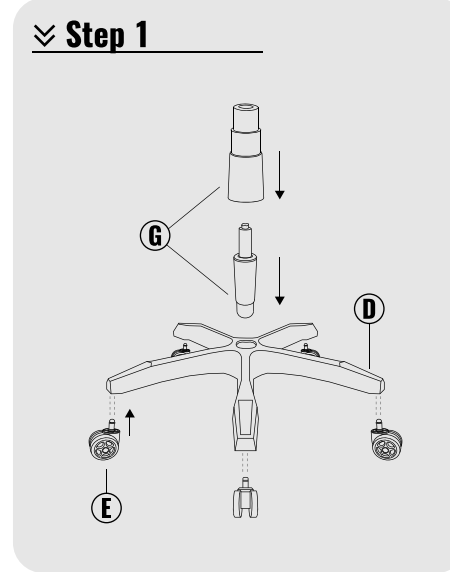

READY TO GO

*The arrow on the **F** points towards the front of the chair.

USER GUIDE

1. Please pull the levers upwards when adjusting the height and reclination of the chair. Do not push the levers downwards;
2. Please be careful when adjusting the backrest angle to avoid violent movement of the backrest;
3. This chair is for sitting only. Do not use as a stepstool, wheelchair or other purposes;
4. Please do not sit close to the front of the chair;
5. This chair is designed for only one person's use at a time;
6. Please do not sit on the armrests;
7. Avoid leaving the chair in direct sunlight to prevent fading;
8. Clean with gentle cleansers if necessary. Do not scrub excessively;
9. All parts should be checked regularly to ensure this chair is safe to be used;
10. Stop using the product immediately if the chair is found to be damaged. Please contact us for more information.