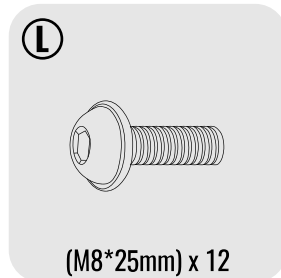

READY TO GO

*The arrow on the **F** points towards the front of the chair.

USER GUIDE

1. Please pull the levers upwards when adjusting the height and reclination of the chair. Do not push the levers downwards;
2. Please be careful when adjusting the backrest angle to avoid violent movement of the backrest;
3. This chair is for sitting only. Do not use as a stepstool, wheelchair or other purposes;
4. Please do not sit close to the front of the chair;
5. This chair is designed for only one person's use at a time;
6. Please do not sit on the armrests;
7. Avoid leaving the chair in direct sunlight to prevent fading;
8. Clean with gentle cleansers if necessary. Do not scrub excessively;
9. All parts should be checked regularly to ensure this chair is safe to be used;
10. Stop using the product immediately if the chair is found to be damaged. Please contact us for more information.