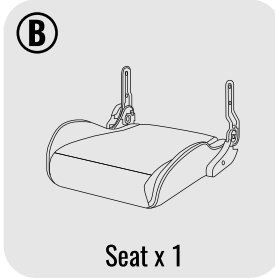

READY TO GO

*The arrow on the **F** points towards the front of the chair.

USER GUIDE

1. Please pull the levers upwards when adjusting the height and reclination of the chair. Do not push the levers downwards;
2. Please be careful when adjusting the backrest angle to avoid violent movement of the backrest;
3. This chair is for sitting only. Do not use as a stepstool, wheelchair or other purposes;
4. Please do not sit close to the front of the chair;
5. This chair is designed for only one person's use at a time;
6. Please do not sit on the armrests;
7. Avoid leaving the chair in direct sunlight to prevent fading;
8. Clean with gentle cleansers if necessary. Do not scrub excessively;
9. All parts should be checked regularly to ensure this chair is safe to be used;
10. Stop using the product immediately if the chair is found to be damaged. Please contact us for more information.