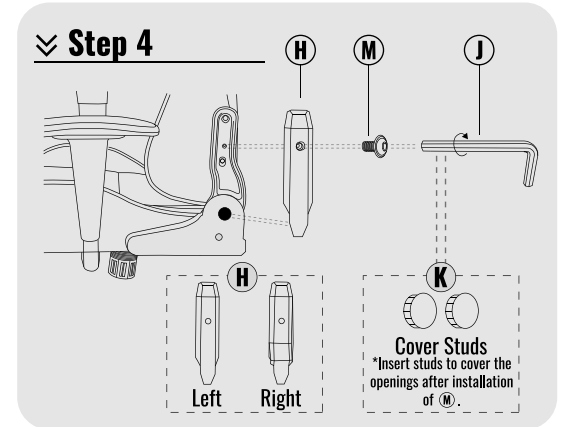

READY TO GO

*The arrow on the **F** points towards the front of the chair.

USER GUIDE

1. Please pull the levers upwards when adjusting the height and reclination of the chair. Do not push the levers downwards;
2. Please be careful when adjusting the backrest angle to avoid violent movement of the backrest;
3. This chair is for sitting only. Do not use as a stepstool, wheelchair or other purposes;
4. Please do not sit close to the front of the chair;
5. This chair is designed for only one person's use at a time;
6. Please do not sit on the armrests;
7. Avoid leaving the chair in direct sunlight to prevent fading;
8. Clean with gentle cleansers if necessary. Do not scrub excessively;
9. All parts should be checked regularly to ensure this chair is safe to be used;
10. Stop using the product immediately if the chair is found to be damaged. Please contact us for more information.

Make It Yours.

Caliber R1 Gaming Chair

INSTALLATION MANUAL