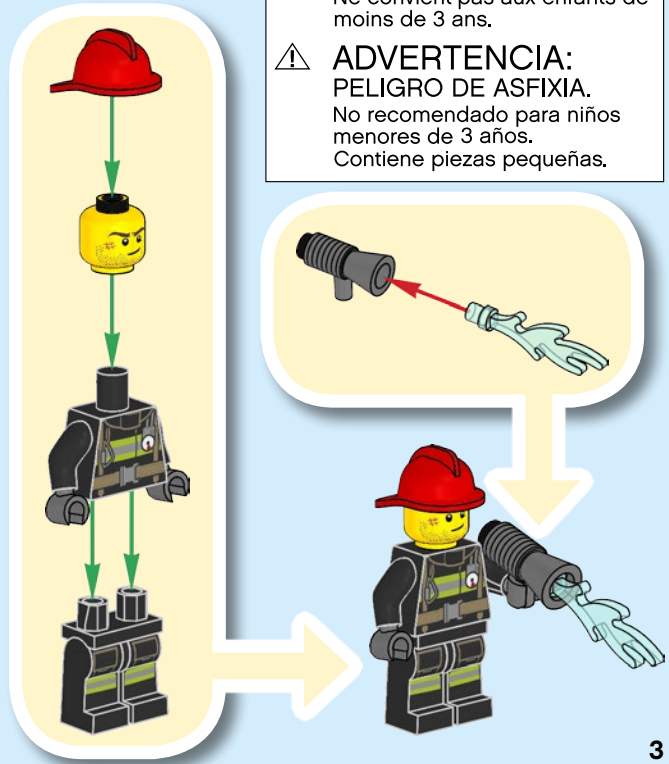

⚠️ AVERTISSEMENT :
RISQUE D'ÉTOUFFEMENT.
Contient des petites pièces.
Ne convient pas aux enfants de moins de 3 ans.

⚠️ ADVERTENCIA:
PELIGRO DE ASFIXIA.
No recomendado para niños menores de 3 años.
Contiene piezas pequeñas.