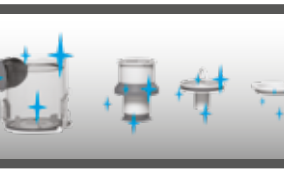

4

5

6

- GB User Manual
- FR Guide de l'utilisateur
- DE Bedienungsanleitung
- IT Manuale d'uso
- GR Οδηγίες Χρήσεως

- PL Instrukcja Obsługi
- CZ Návod k obsluze
- SK Používateľská príručka
- SI Navodila Za Uporabo
- RS Uputstvo za Upotrebu

APPLY MANUAL LABEL
HERE

GB - Please read the 'Instructions for Safe Use and Fittings' booklet before using your product. FR - Veuillez lire le paragraphe « Instructions De Sécurité D'utilisation Et De Raccordement » avant d'utiliser votre produit. DE - Bitte lesen Sie vor dem Gebrauch des Geräts aufmerksam die „Bedienungsanleitung zur sicheren Benutzung“. IT - Leggere con attenzione il libretto "Istruzioni Per Un Uso Sicuro E Per Il Montaggio Degli Accessori Opzionali" prima di utilizzare il prodotto. GR - Παρακαλώ διαβάστε την ενότητα 'Οδηγίες Ασφαλούς Χρήσεως Και Εξαρτημάτων' στο Βιβλίο οδηγιών, πριν χρησιμοποιήσετε το προϊόν. PL - Przed użyciem produktu, proszę zapoznać się z Instrukcją Bezpiecznego Użytkowania I Akcesoriów. SK - Pred použitím vášho výrobku, si prosím dôkladne prečítajte a dodržujte pokyny v brožúre "Návod na bezpečné používanie". CZ - Před použitím výrobku si důkladně přečtěte a dodržujte pokyny v brožúře "Návod K Bezpečnému Použití A Upevnění". SI - Prosim Preberite Navodila Za Varno Uporabo In Sestavo Dodatnih Pripomočkov. RS - Molimo pročitajte 'Uputstva za bezbednu upotrebu' pre korišćenja proizvoda.