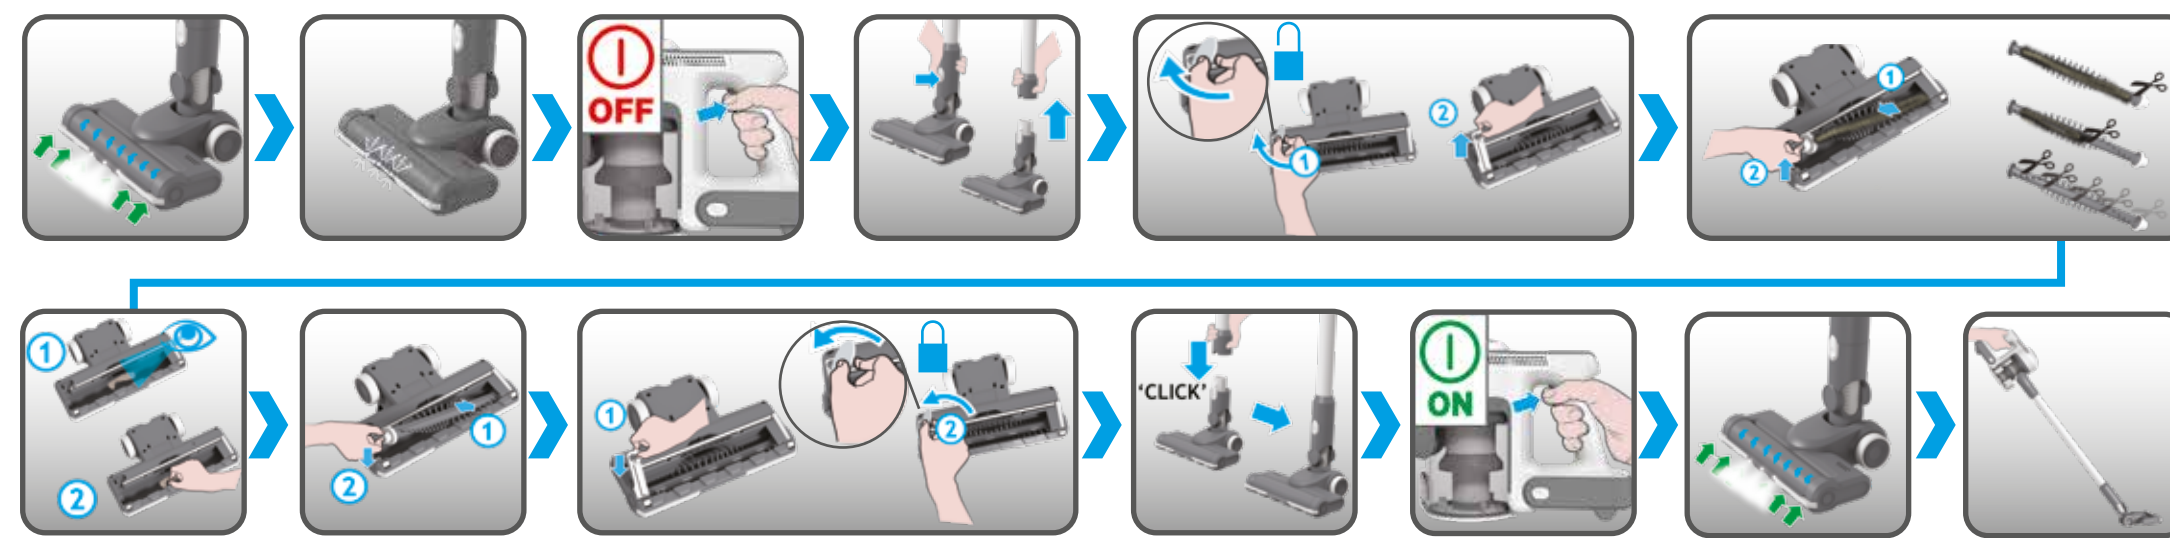

6

- GB User Manual
- FR Guide de l'utilisateur
- DE Bedienungsanleitung
- IT Manuale d'uso
- GR Οδηγίες Χρήσεως

- PL Instrukcja Obsługi
- CZ Návod k obsluze
- SK Používateľská príručka
- SI Navodila Za Uporabo
- RS Uputstvo za Upotrebu

APPLY MANUAL LABEL
HERE

GB - Please read the 'Instructions for Safe Use and Fittings' booklet before using your product. FR - Veuillez lire le paragraphe « Instructions De Sécurité D'utilisation Et De Raccordement » avant d'utiliser votre produit. DE - Bitte lesen Sie vor dem Gebrauch des Geräts aufmerksam die „Bedienungsanleitung zur sicheren Benutzung“. IT - Leggere con attenzione il libretto "Istruzioni Per Un Uso Sicuro E Per Il Montaggio Degli Accessori Opzionali" prima di utilizzare il prodotto. GR - Παρακαλώ διαβάστε την ενότητα 'Οδηγίες Ασφαλούς Χρήσεως Και Εξαρτημάτων' στο Βιβλίο οδηγιών, πριν χρησιμοποιήσετε το προϊόν. PL - Przed użyciem produktu, proszę zapoznać się z Instrukcją Bezpiecznego Użytkowania I Akcesoriów. SK - Pred použitím vášho výrobku, si prosím dôkladne prečítajte a dodržujte pokyny v brožúre "Návod na bezpečné používanie". CZ - Před použitím výrobku si důkladně přečtěte a dodržujte pokyny v brožúře "Návod K Bezpečnému Použití A Upevnění". SI - Prosim Preberite Navodila Za Varno Uporabo In Sestavo Dodatnih Pripomočkov. RS - Molimo pročitajte 'Uputstva za bezbednu upotrebu' pre korišćenja proizvoda.