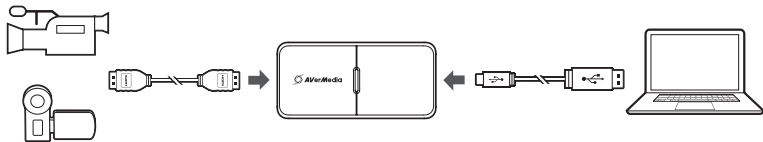

Inside the Box

EN

These are what you'll find in the box:

1. HDMI Port 2. LED Indicator 3. USB Type-C Port

Live Streamer CAP 4K

USB Type-C to
Type-A Cable

Quick Guide

Connection & LED Indications