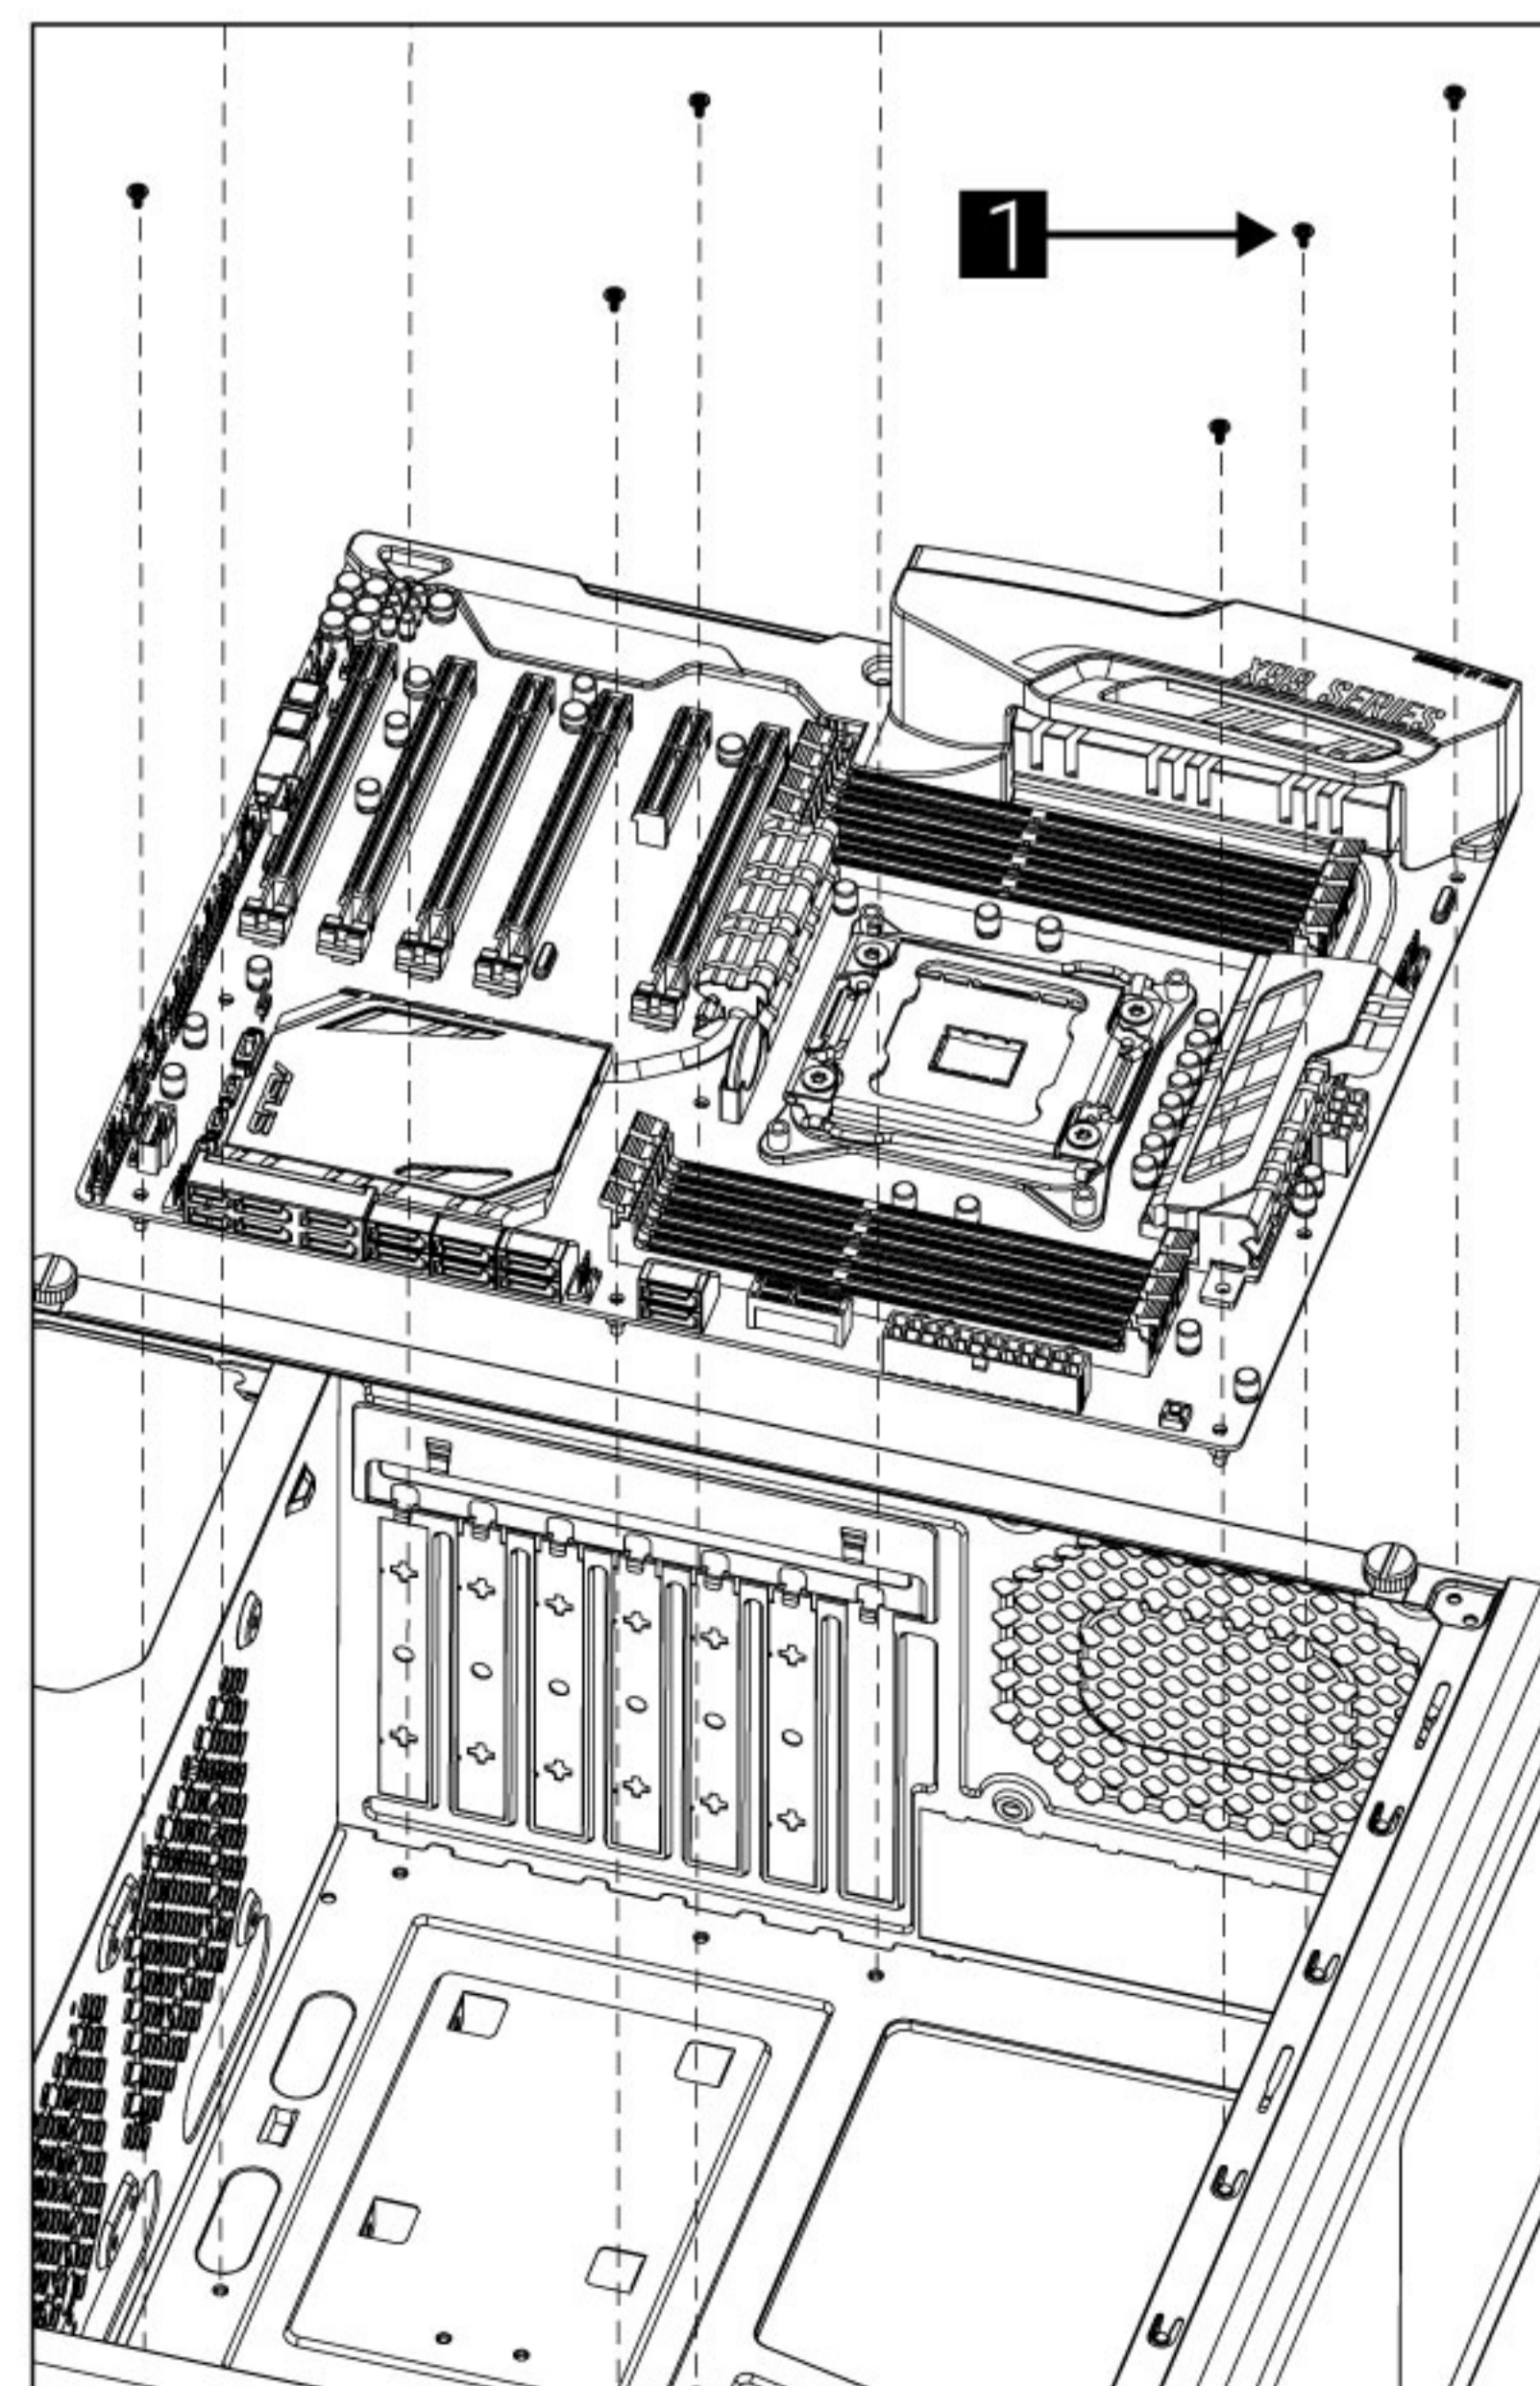

How to install Guide

(1) Install Motherboard

- **English**
  Install Motherboard
- **Español**
  Instalación de Placa madre
- **Deutsche**
  Motherboard installieren
- **Français**
  Installer carte mère
- **Italiano**
  Installazione della scheda madre
- **Polski**
  Instalacja płyty głównej
- **Русский**
  Установите материнскую плату
- **Português**
  Instalar a placa principal
- **繁体中文/简体中文**
  安裝主機板 / 安裝主机板
- **日本語**
  マザーボードを取り付けます
- **Қазақ тілі**
  Аналық тақтаны орнатыңыз
- **Türkçe**
  Anakart yükleyin