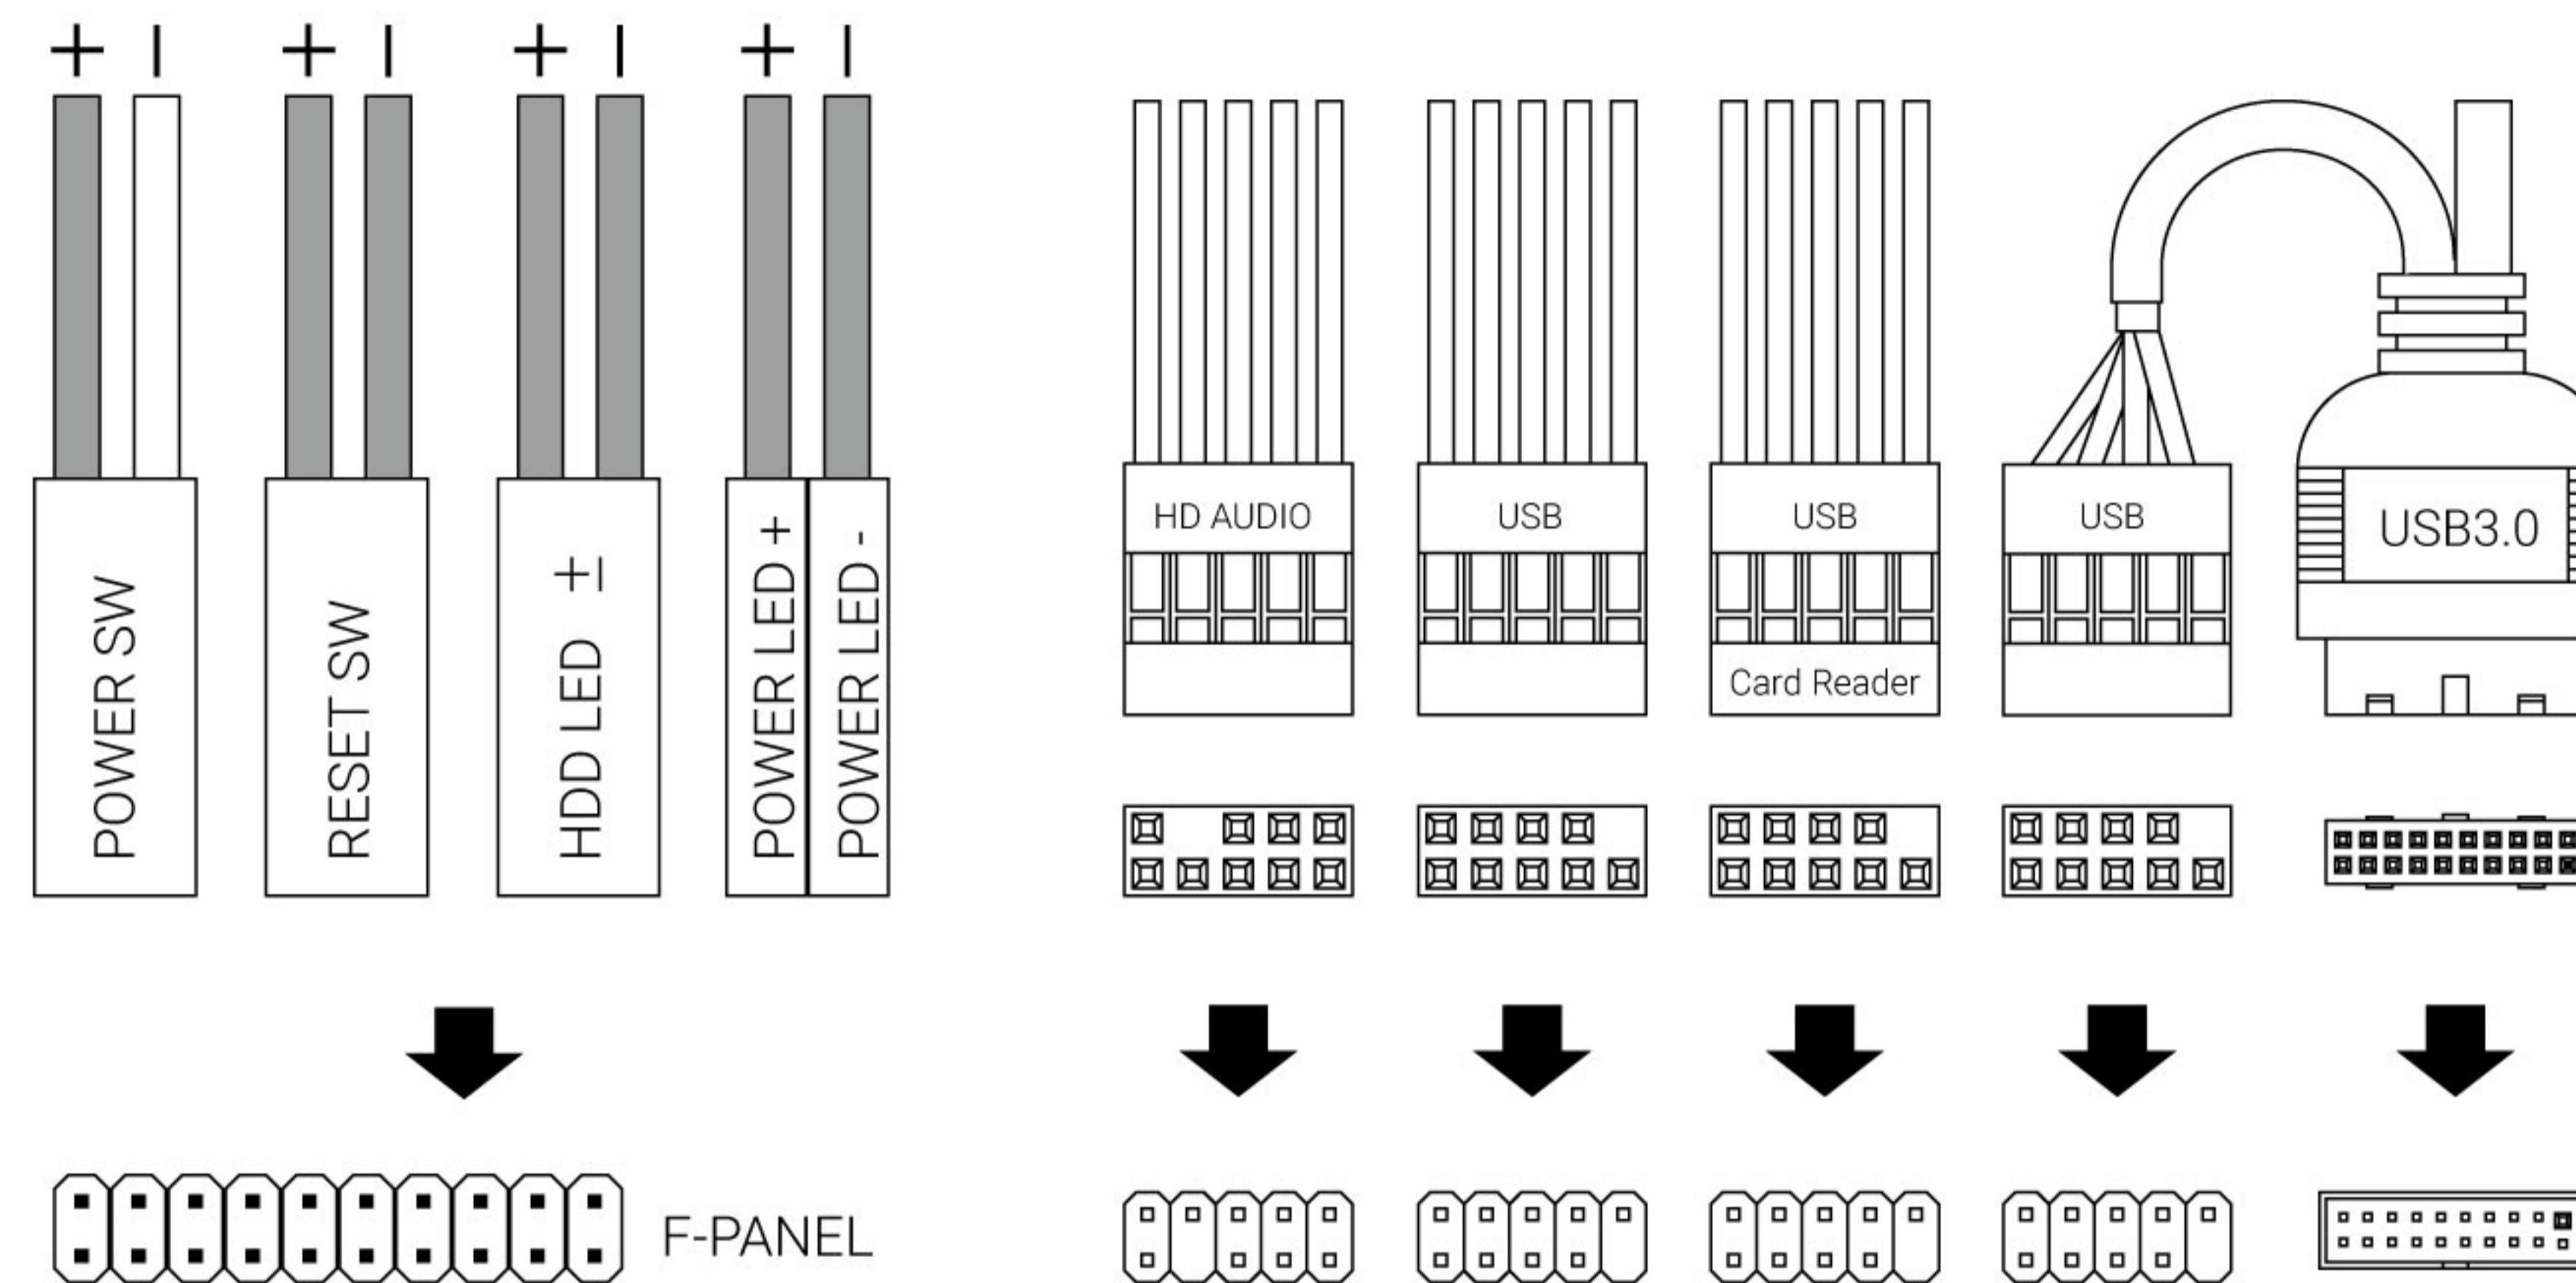

Ore

Front I/O Panel Cable Connection

Accessory Bag Contents

Front Panel Connector

(Please refer to the motherboard's manual for further instructions).

Note: Specifications may vary depending on your region. Contact your local retailer for more information.