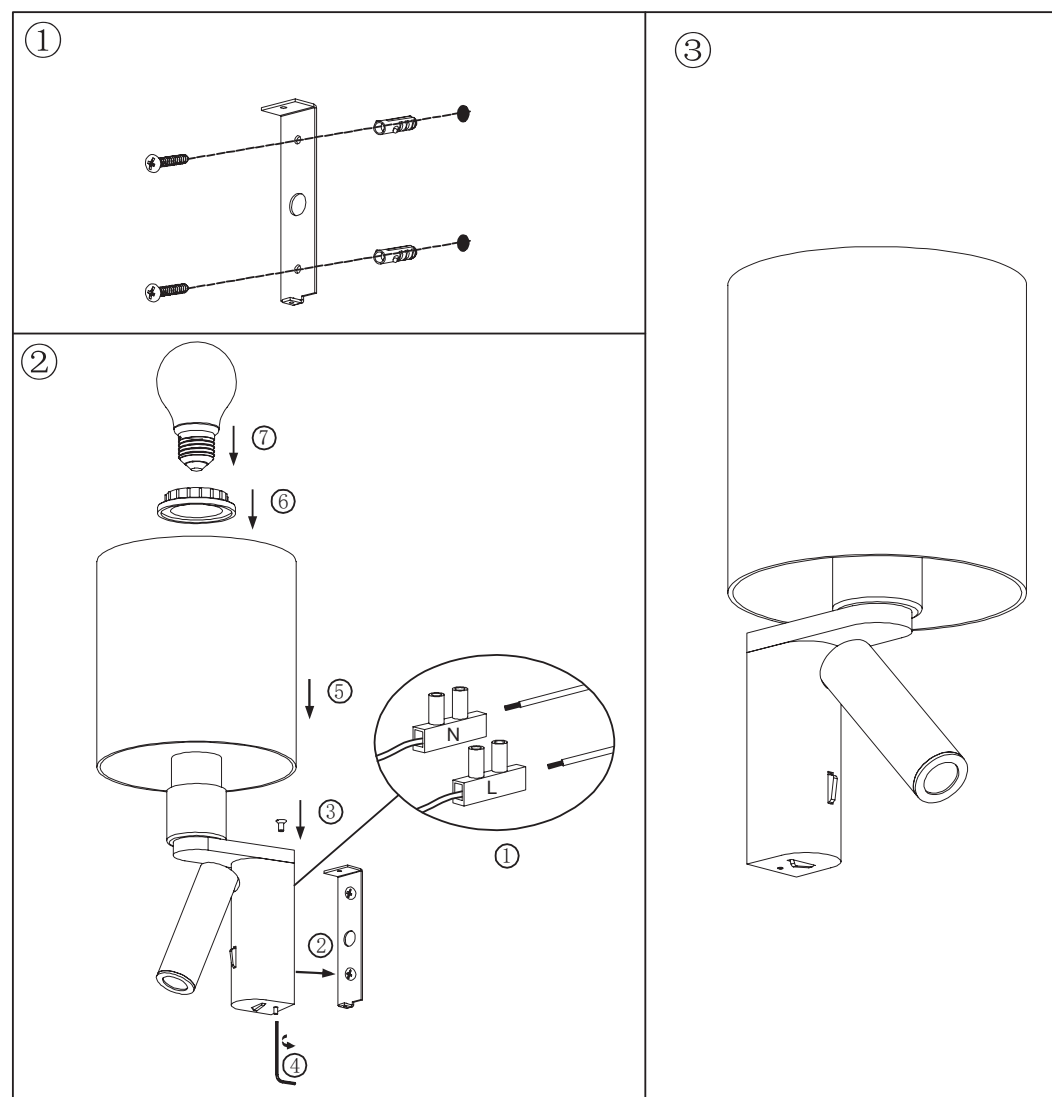

F A R O
BARCELONA

ROB ref. 68496
ref. 68498

LIGHT SOURCE - FUENTE DE LUZ

1 x E27 max. 60W no incl
LED 3W 3000K 160Lm incl

TECHNICAL FEATURES - CARACTERISTICAS TÉCNICAS